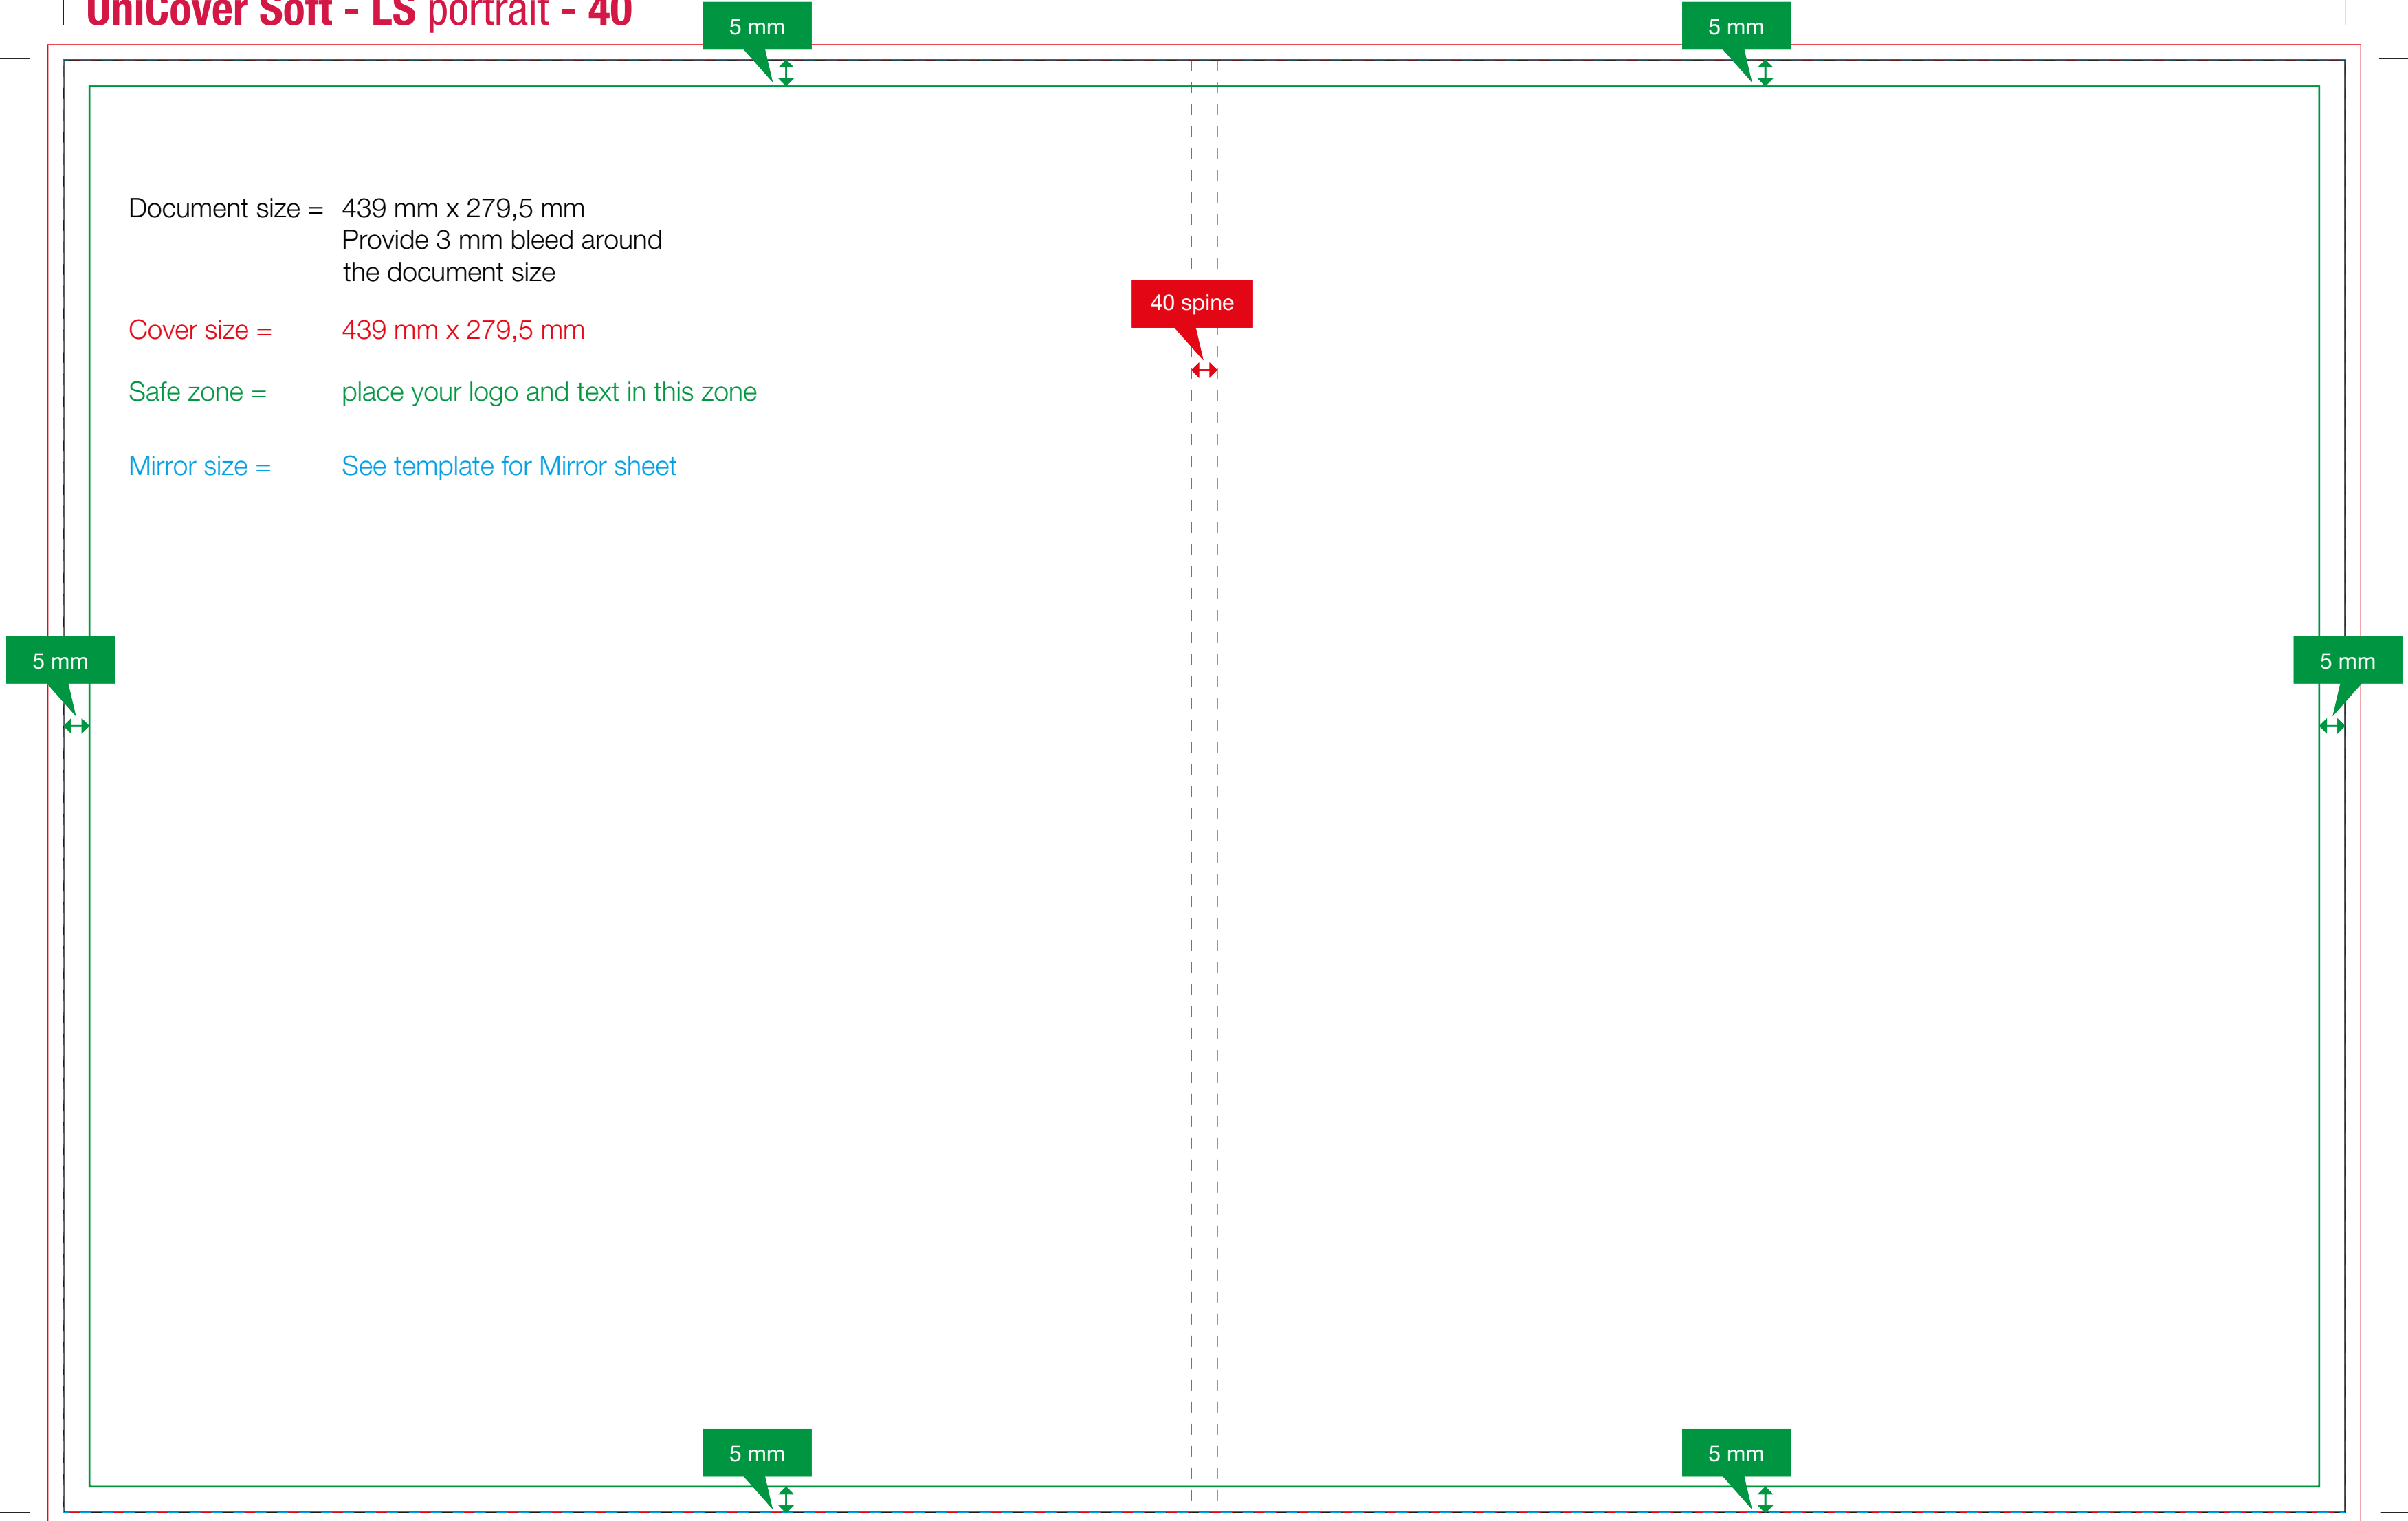

UniCover Soft - LS portrait - 40

5 mm

5 mm

Document size = 439 mm x 279,5 mm
Provide 3 mm bleed around
the document size

Cover size = 439 mm x 279,5 mm

Safe zone = place your logo and text in this zone

Mirror size = See template for Mirror sheet

40 spine

5 mm

5 mm

5 mm

5 mm

UniCover Soft - LS portrait Mirror - 40

5 mm

5 mm

Mirror size = 439 mm x 279,5 mm
Background colors and images must cover
the entire document size
Provide 3 mm extra bleed around !

Safe zone = place your logo and text in this zone

5 mm

10 mm

5 mm

5 mm

5 mm