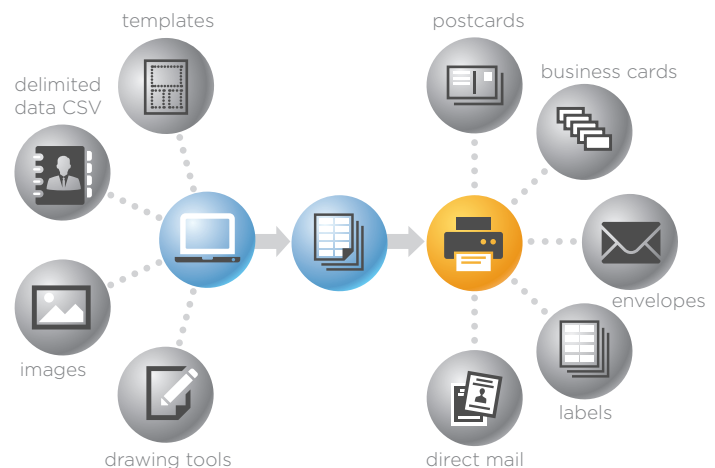

#### ADDRESSING & DIRECT MAIL MARKETING

VisionDirect supports csv (delimited) data file mail merge for your mailing needs. Place data fields and intelligent mail barcodes directly onto the page for easy document addressing. VisionDirect even allows for personalized marketing with unique features like data driven images and personalized QRcodes.

#### CMYK+1 AND SPOT COLOR WITH EASE

With VisionDirect you don't need to be a Graphic Arts expert to access your printer's CMYK+1 capabilities. Designing documents with spot color is easier than ever, select "5th Color" from the color menu and VisionDirect will create a PDF with a '+1' layer that is compatible with your print device.

#### NEXT LEVEL ENVELOPE DESIGN

VisionDirect software simplifies the task of accurately formatting and adding personalized information to envelopes. It's easy! Select your envelope size, drop in your images, and place the data fields directly onto the document. With VisionDirect every envelope is a direct marketing opportunity. Elevate your envelope design with targeted images and messaging based on your data.

### Easy Imposition: Click and Create

VisionDirect is the essential document formatting tool for any print shop. Select a template and format the perfect document for your print & finishing equipment, the first time and every time! Choose a predefined template from our extensive library including layouts for specific manufacturer products. Don't see what you need? Use our intuitive template wizard to create a custom template: select your document type (letter, card, envelope, etc.), paper size, document size and VisionDirect will do the rest.