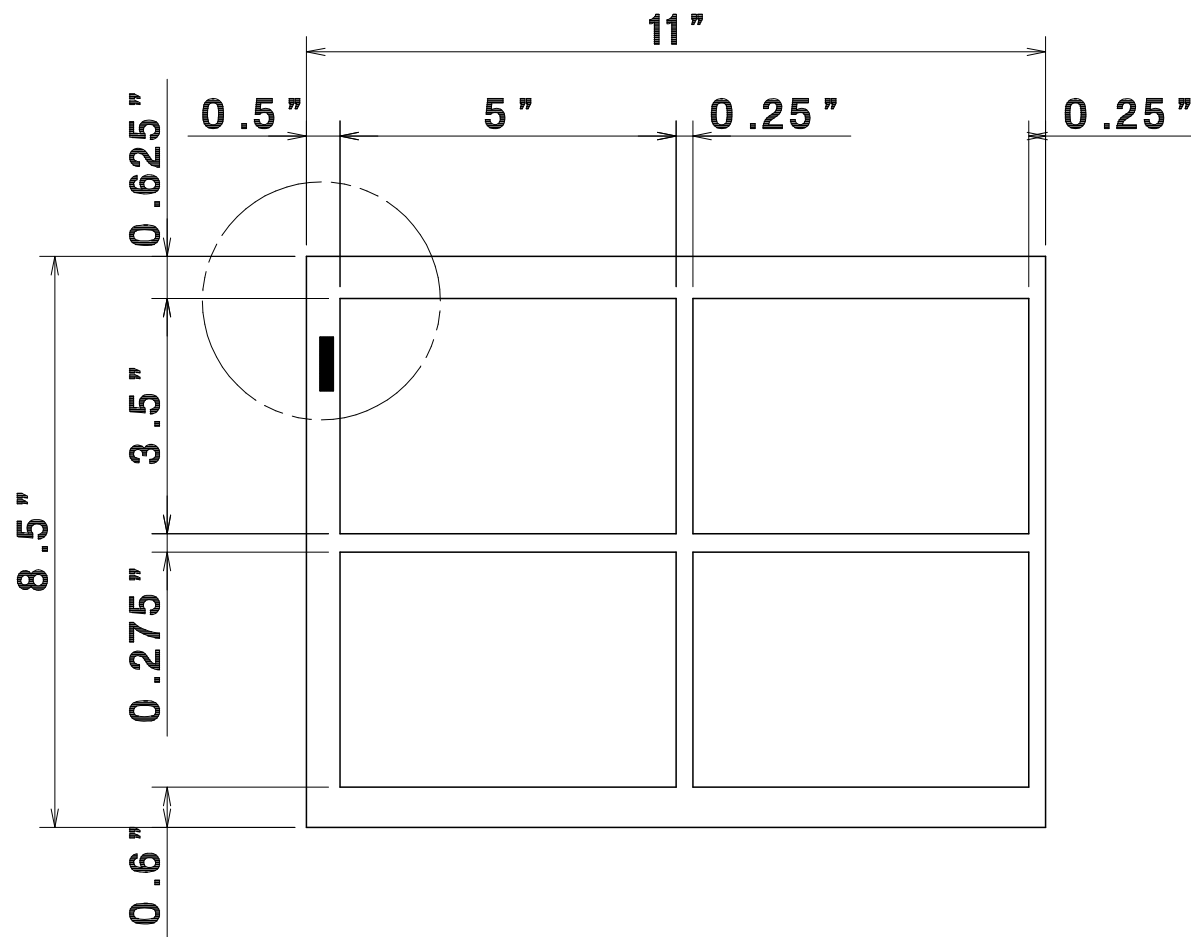

AeroCut PRESET TEMPLATE

LETTER
8.5"x11" → 3.5"x5"