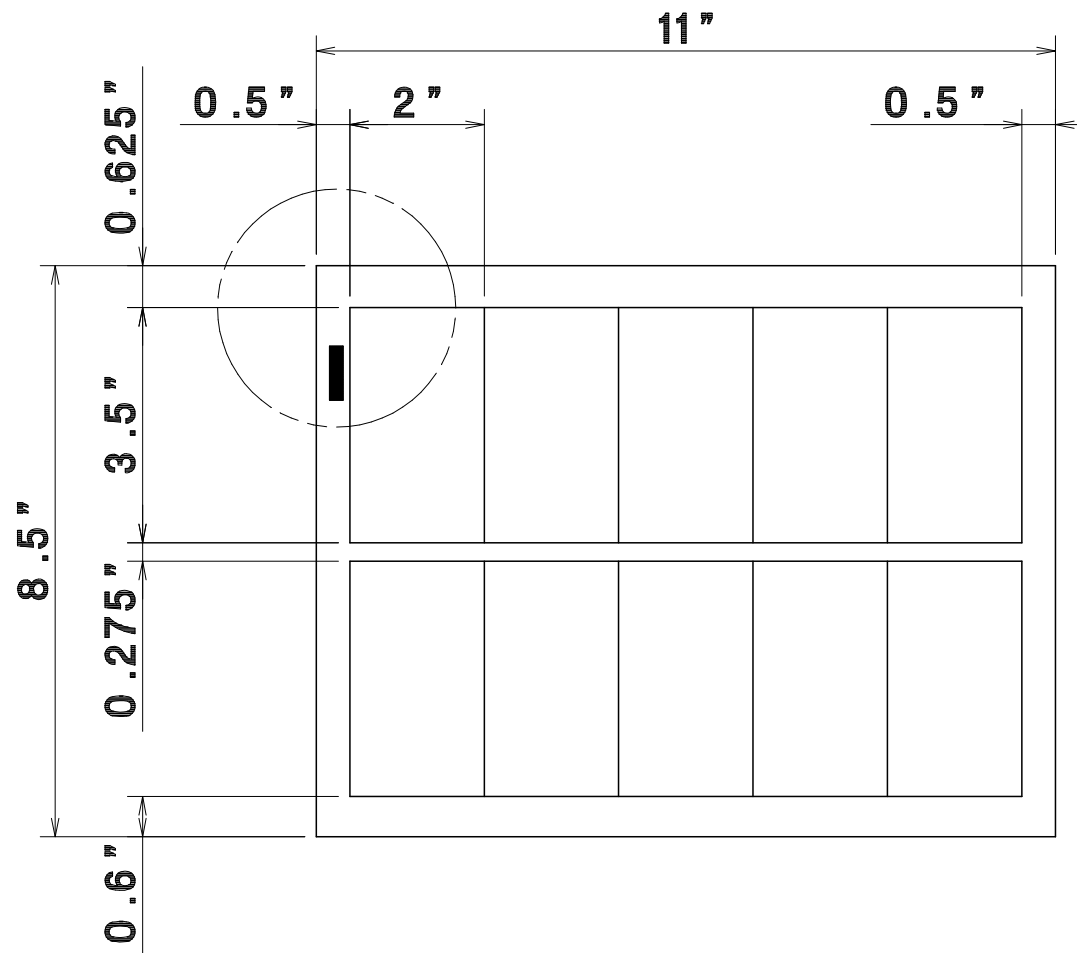

# *AeroCut* PRESET TEMPLATE

LETTER 8.5"x11" → 2"x3.5" Single cut

# *AeroCut* PRESET TEMPLATE

LETTER 8.5"x11" → 2"x3.5"  
Double cut