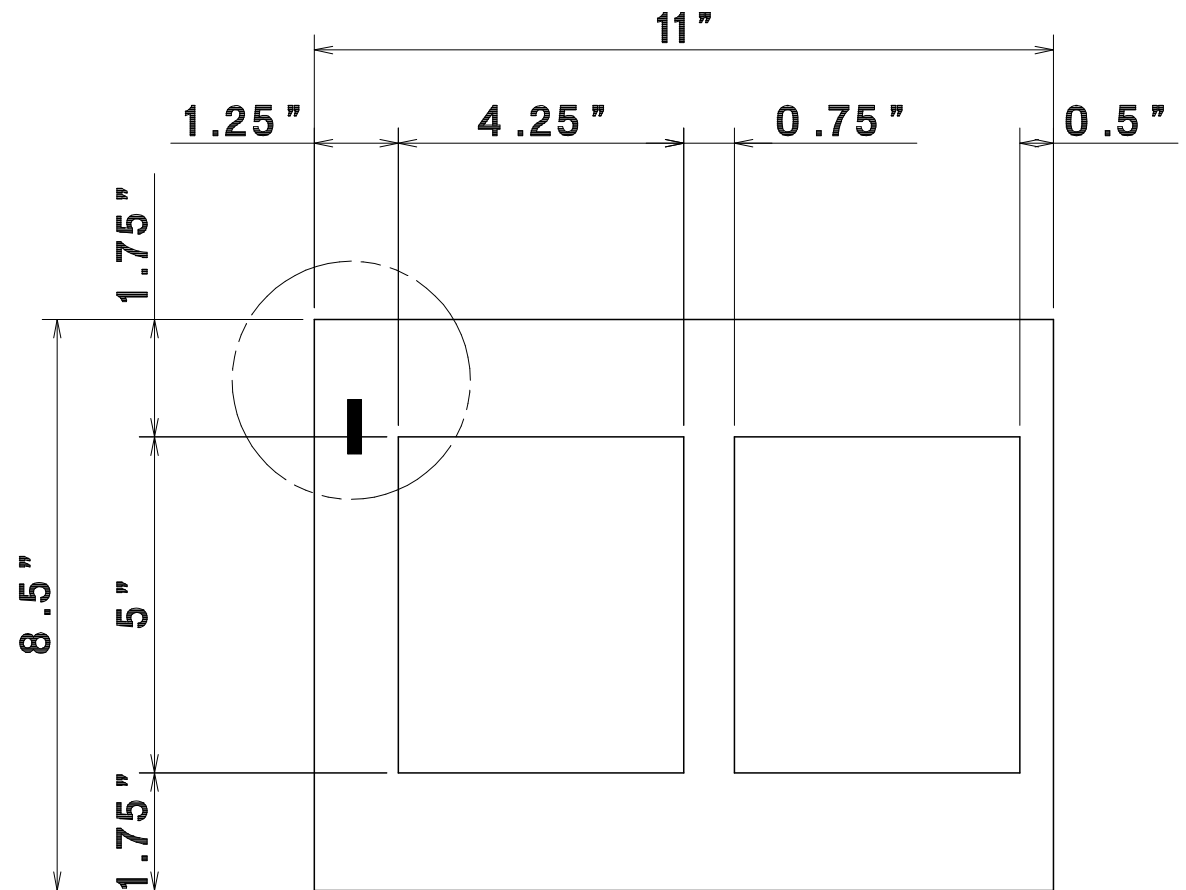

AeroCut PRESET TEMPLATE

LETTER
8.5"x11" → 4.25"x5"