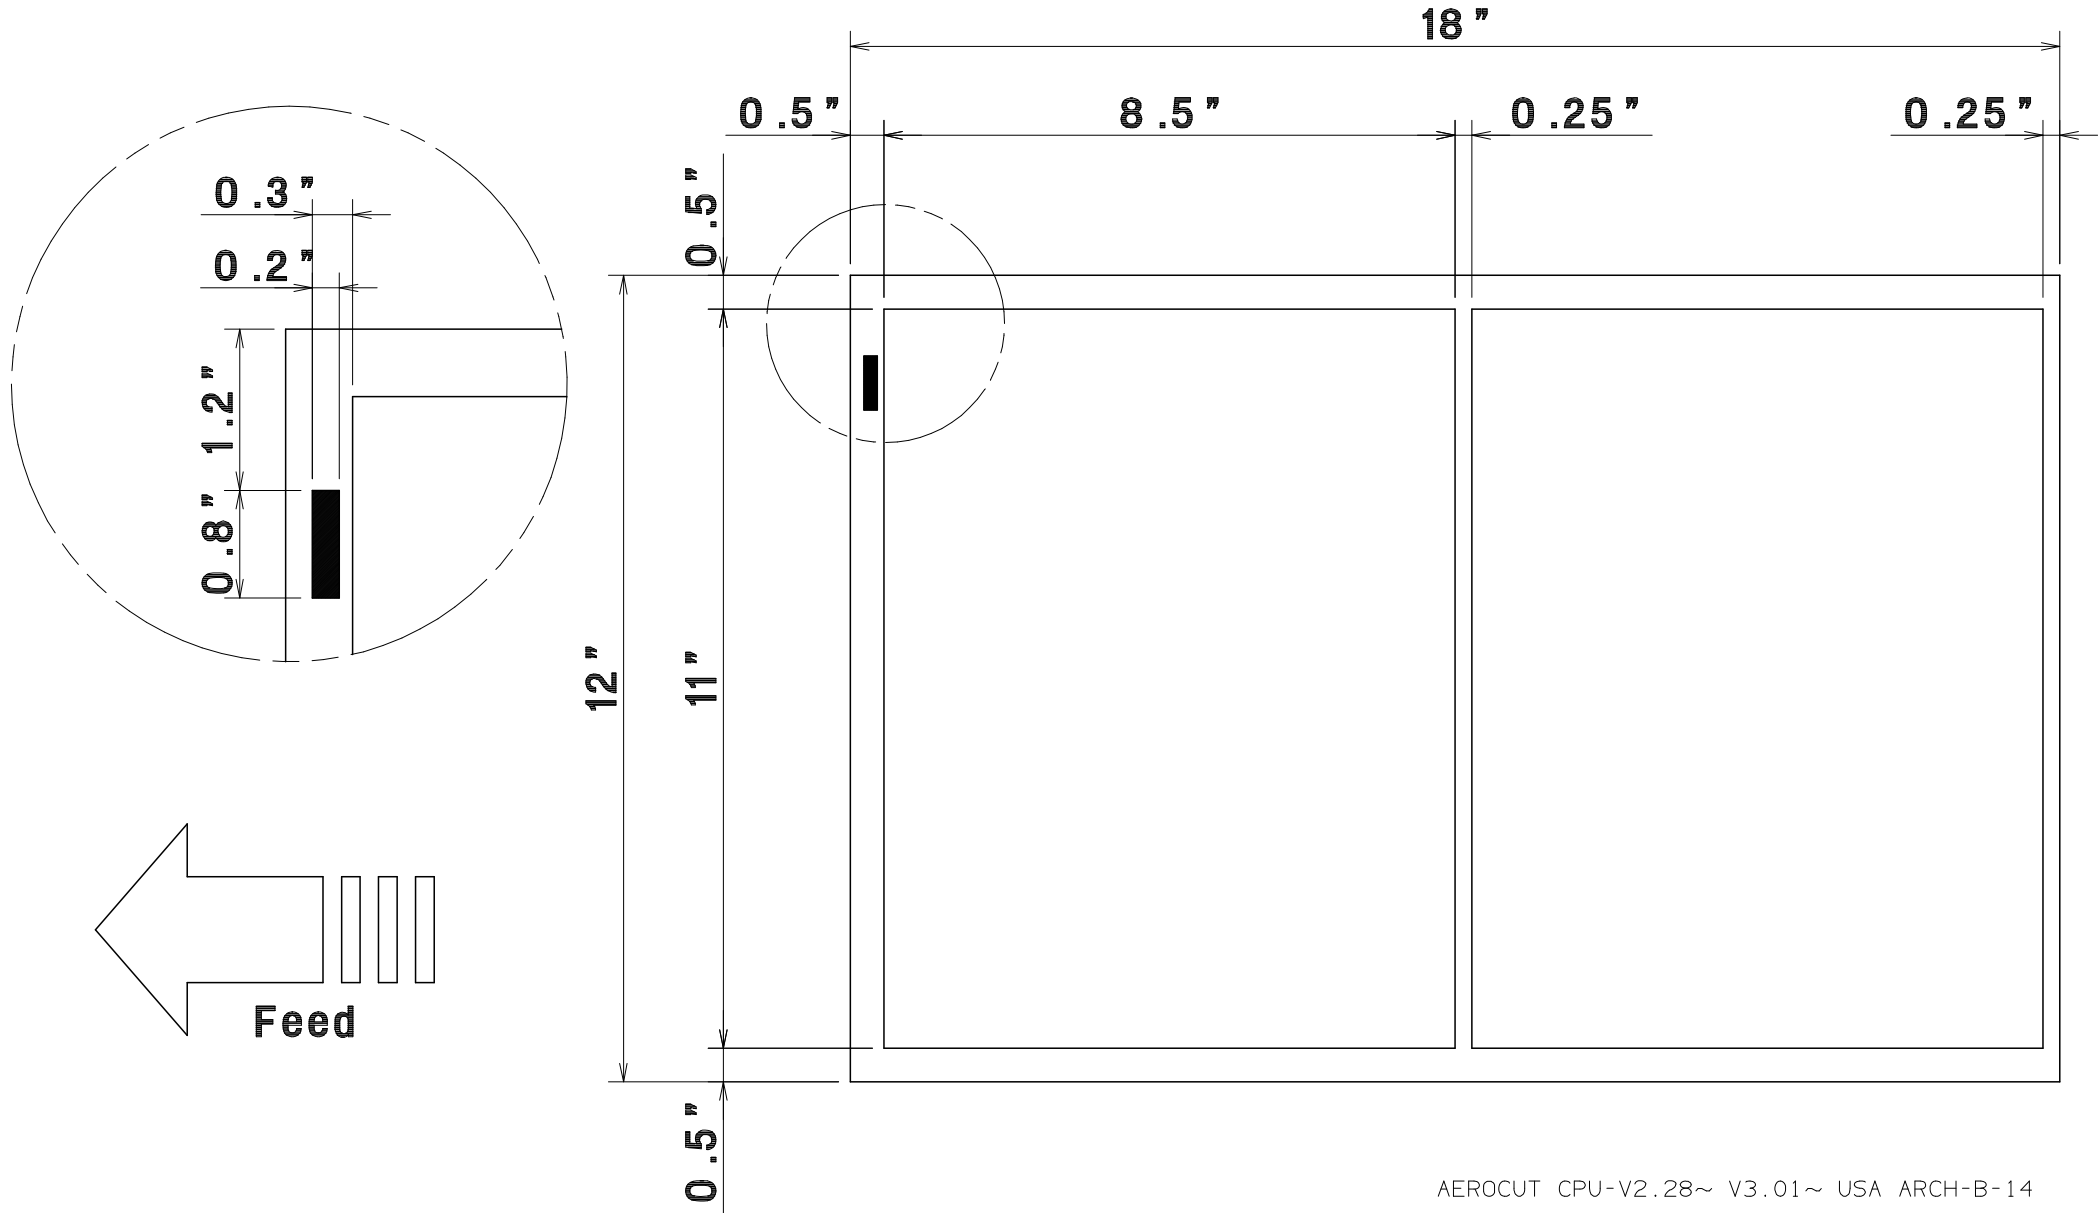

ARCH-B
12"x18"

→ 2"x3.5"
Single cut

AeroCut PRESET TEMPLATE

ARCH-B
12"x18"

→ 2"x3.5"
Double cut

AeroCut PRESET TEMPLATE

ARCH-B
12"x18"

→ 3.5"x4"
Center crease

ARCH-B
12"x18"

→ 3.5"x5.5"
POST CARD

AeroCut

PRESET TEMPLATE

ARCH-B
12"x18"

→ 4"x6"
POST CARD

AeroCut PRESET TEMPLATE

ARCH-B
12"x18"

→ 8"x10"
POST CARD

AeroCut PRESET TEMPLATE

ARCH-B
12"x18"

→ 8.5"x14"
LEGAL

AeroCut

PRESET TEMPLATE

ARCH-B
12"x18"

→ 8.5"x11"
LETTER

AeroCut PRESET TEMPLATE

ARCH-B
12"x18"

→ 4.25"x5"

18"

AeroCut

PRESET TEMPLATE

ARCH-B
12"x18"

→ CD JCKET