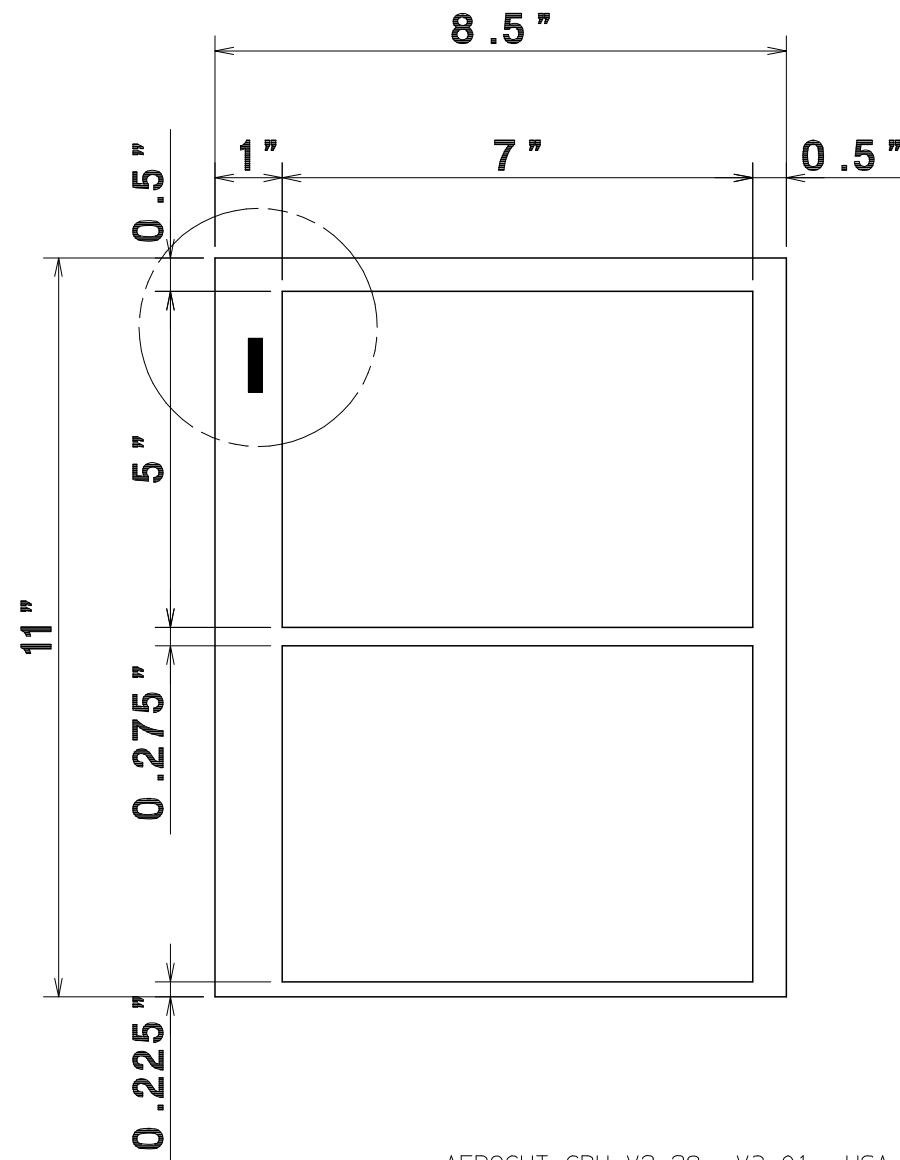

AeroCut PRESET TEMPLATE

LETTER
11"x8.5" → 5"x7"