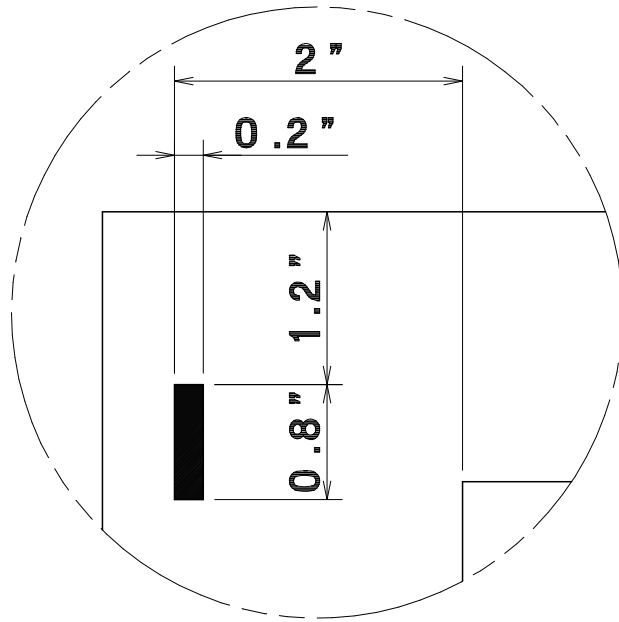

# *AeroCut* PRESET TEMPLATE

LETTER  
11"x8.5" → 3.5"x5"

# *AeroCut* PRESET TEMPLATE

LETTER  
11"x8.5" → 5"x7"

# *AeroCut* PRESET TEMPLATE

LETTER 11"x8.5" → 3"x5" POST CARD

# *AeroCut* PRESET TEMPLATE

LETTER 11"x8.5" → 3.5"x5.5" POST CARD