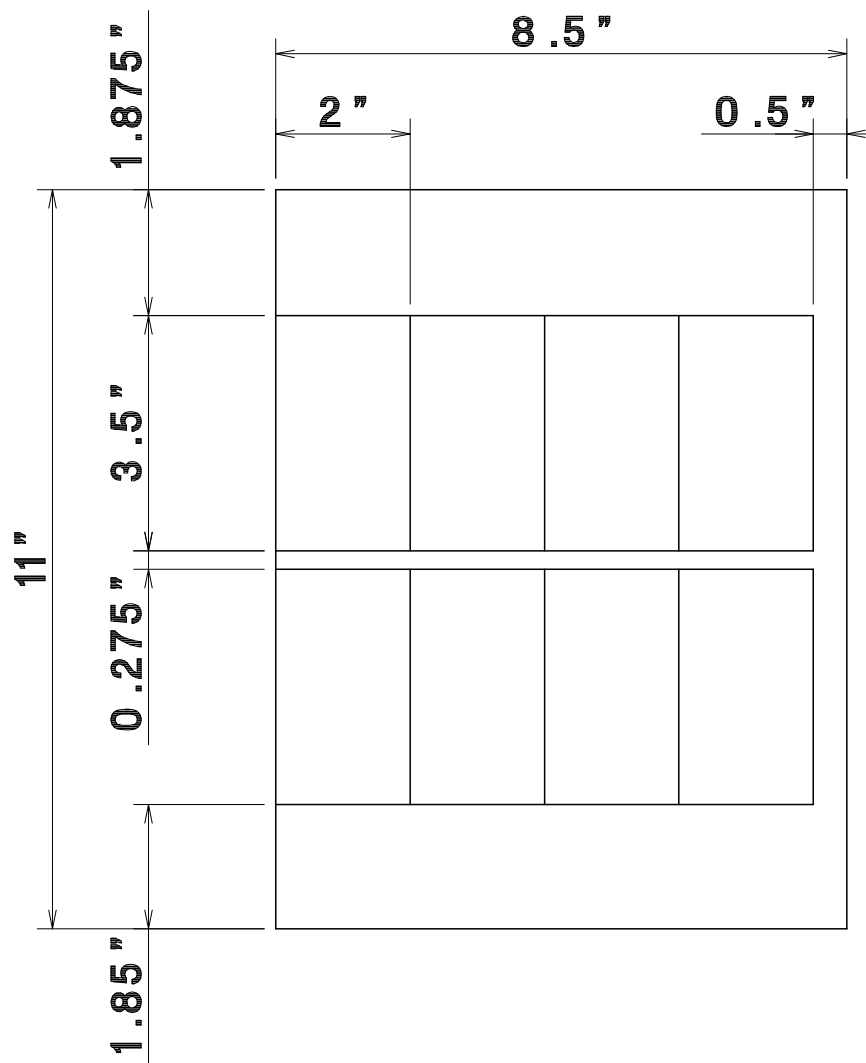

# *AeroCut* PRESET TEMPLATE

LETTER  
11"x8.5"

2"x3.5"  
Single cut

# *AeroCut* PRESET TEMPLATE

LETTER → 2"x3.5"  
11"x8.5" → Double cut

# *AeroCut* PRESET TEMPLATE

LETTER 11"x8.5" → 3.5"x5.5" POST CARD

# *AeroCut* PRESET TEMPLATE

LETTER 11"x8.5" → 4"x6" POST CARD