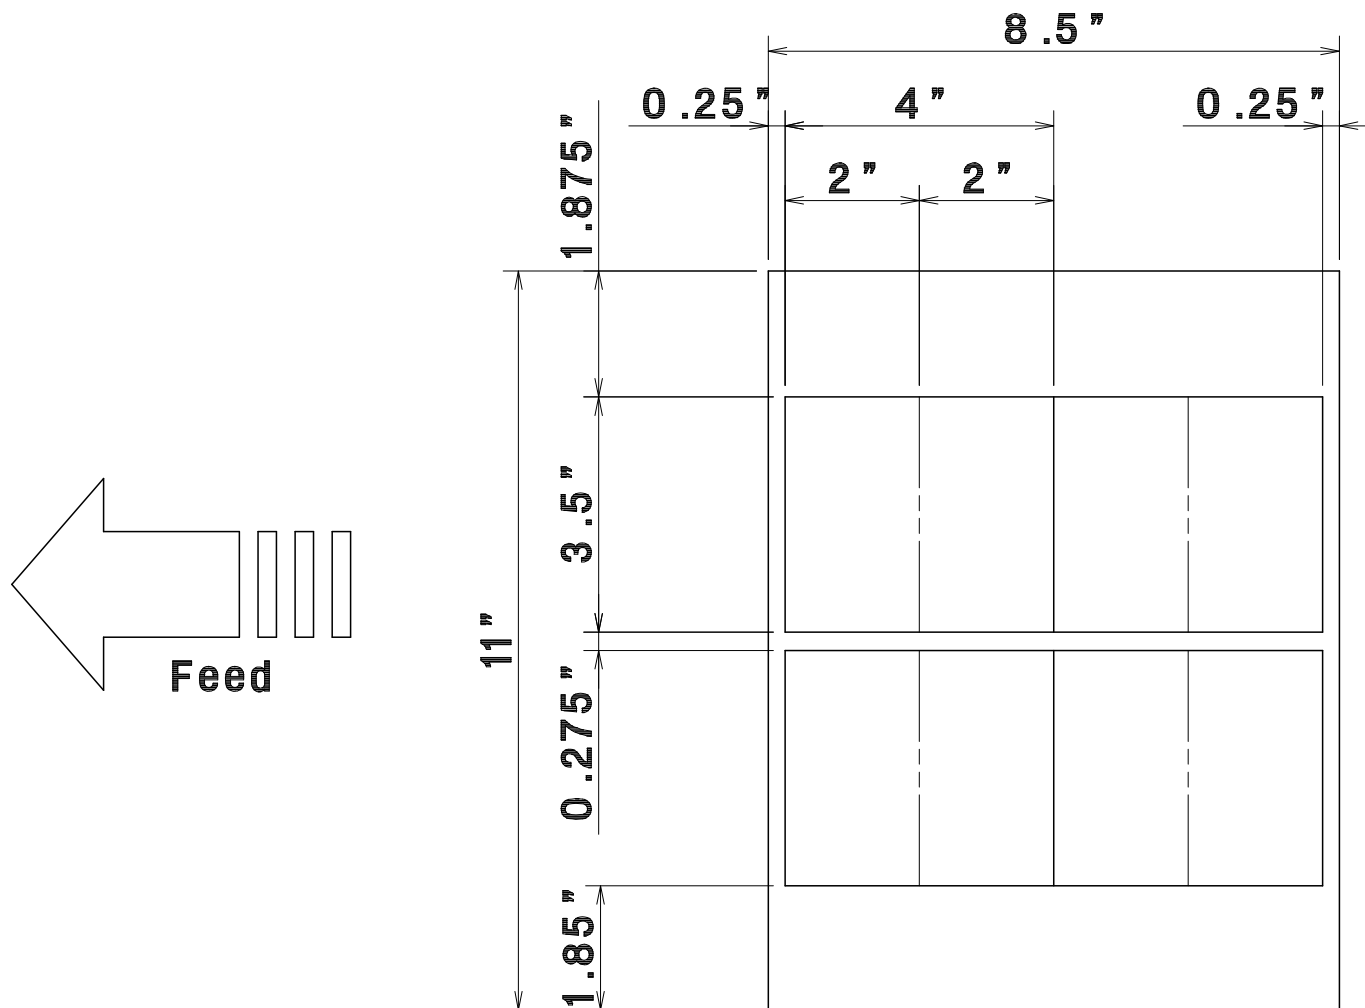

AeroCut PRESET TEMPLATE

LETTER 11"x8.5" → 3.5"x4"
Center crease