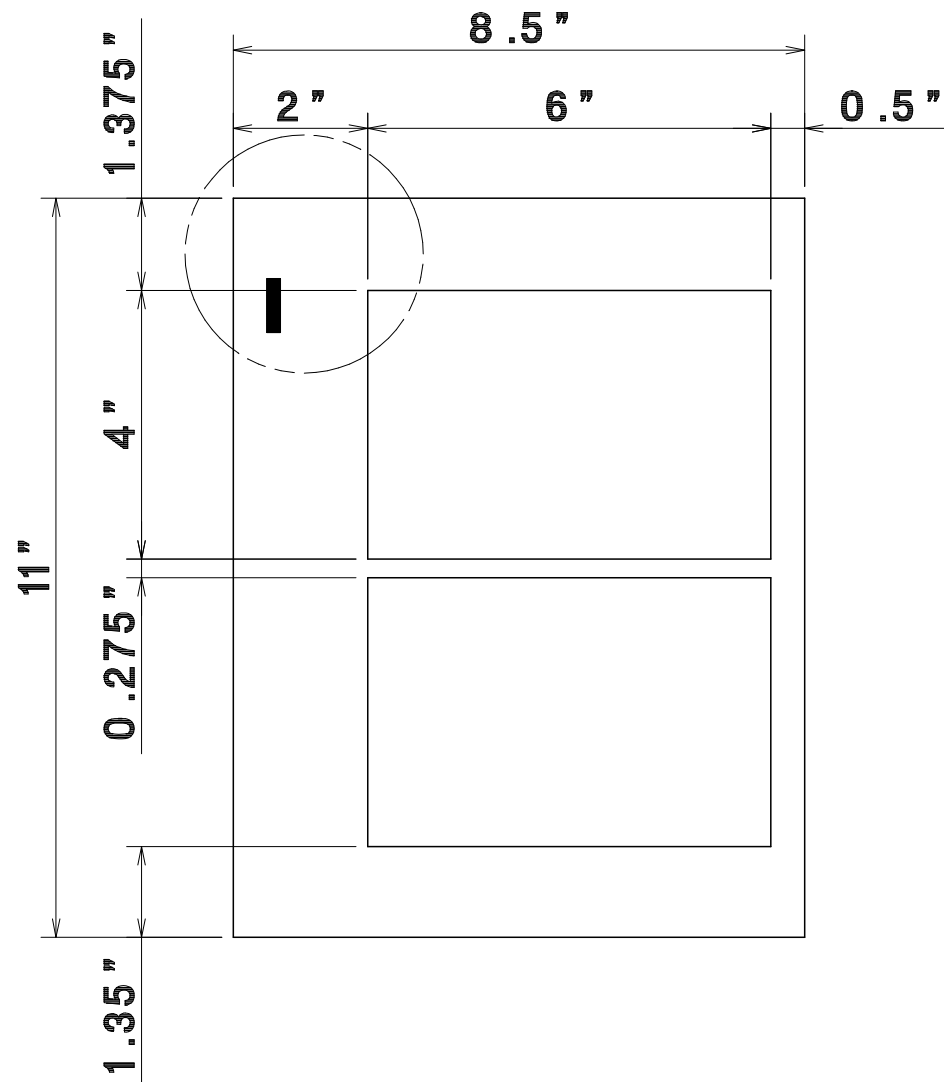

# *AeroCut* PRESET TEMPLATE

LETTER  
11"x8.5"

2"x3.5"  
Single cut

# *AeroCut* PRESET TEMPLATE

LETTER 11"x8.5" → 3"x5" POST CARD

# *AeroCut* PRESET TEMPLATE

LETTER 11"x8.5" → 3.5"x5.5" POST CARD

# *AeroCut* PRESET TEMPLATE

LETTER 11"x8.5" → 4"x6" POST CARD