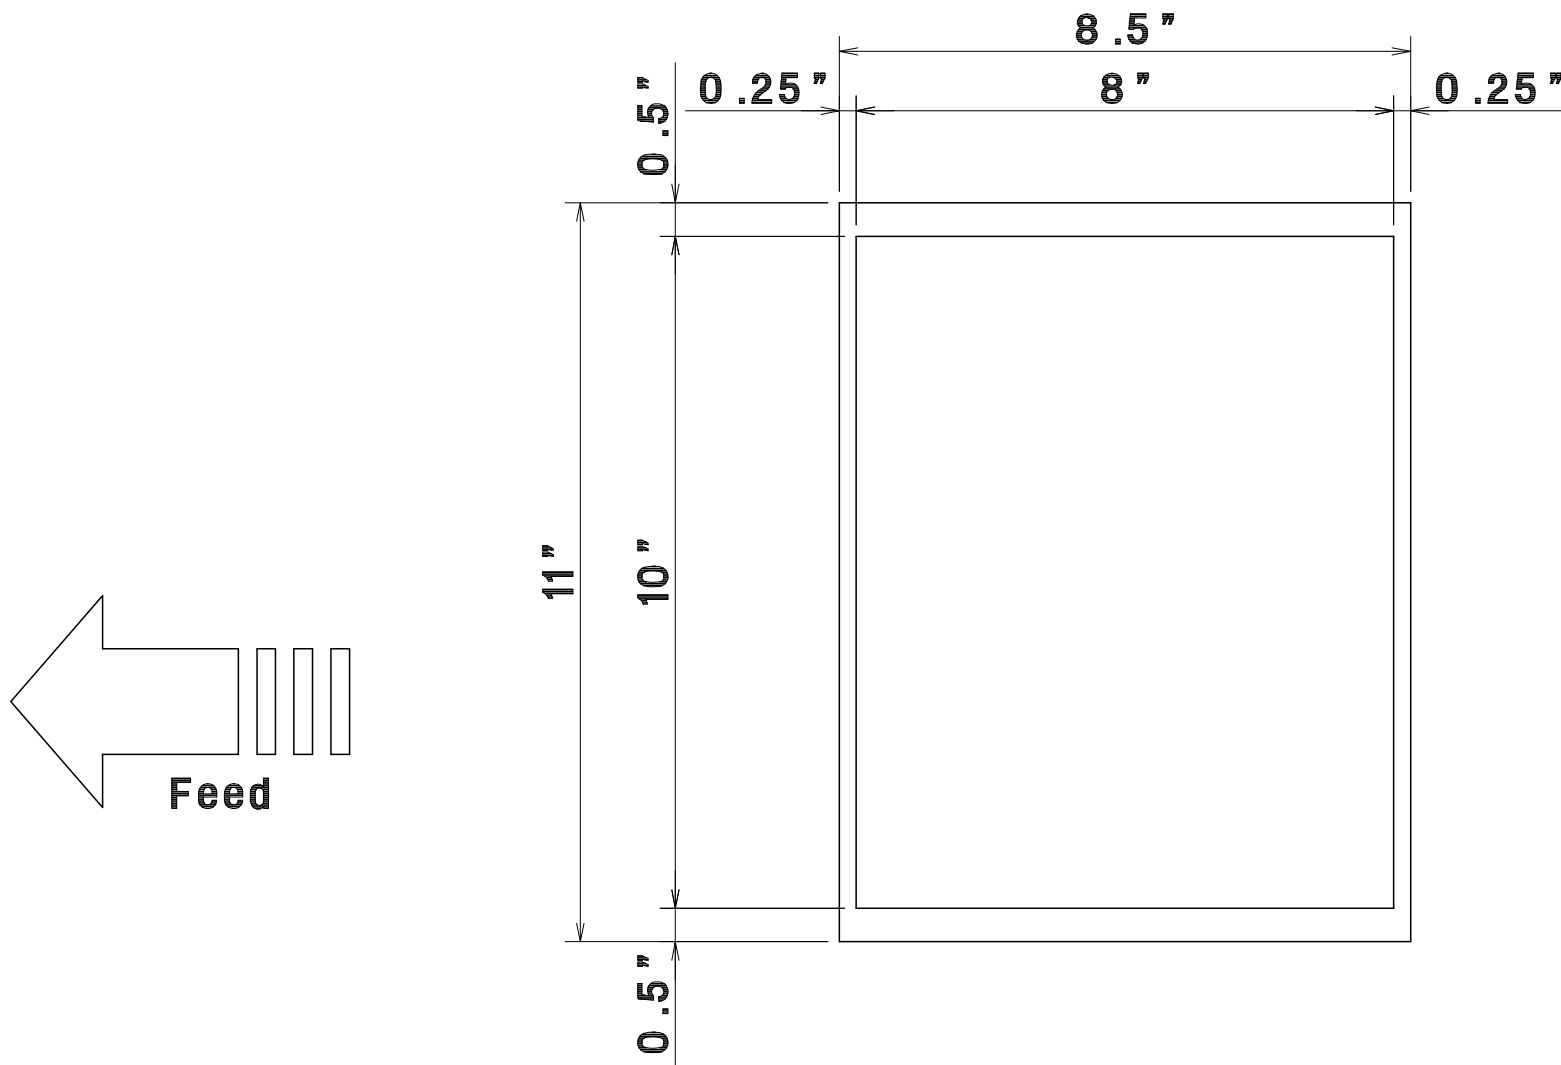

AeroCut PRESET TEMPLATE

LETTER 11"x8.5" → 8"x10" POST CARD