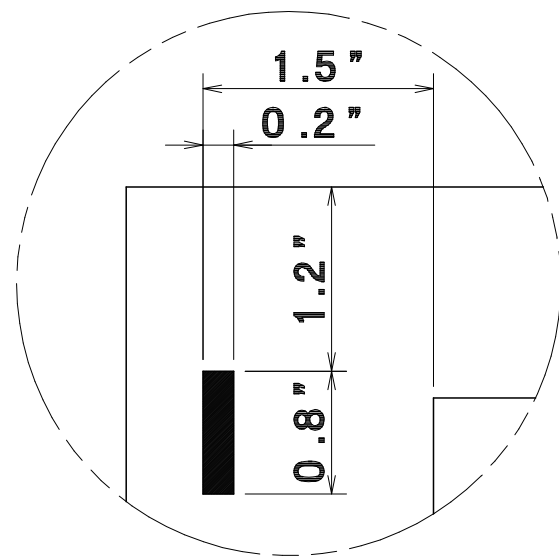

# *AeroCut* PRESET TEMPLATE

LETTER 11"x8.5" → 3"x5" POST CARD

# *AeroCut* PRESET TEMPLATE

LETTER 11"x8.5" → 3.5"x5.5" POST CARD

# *AeroCut* PRESET TEMPLATE

LETTER 11"x8.5" → 4"x6" POST CARD