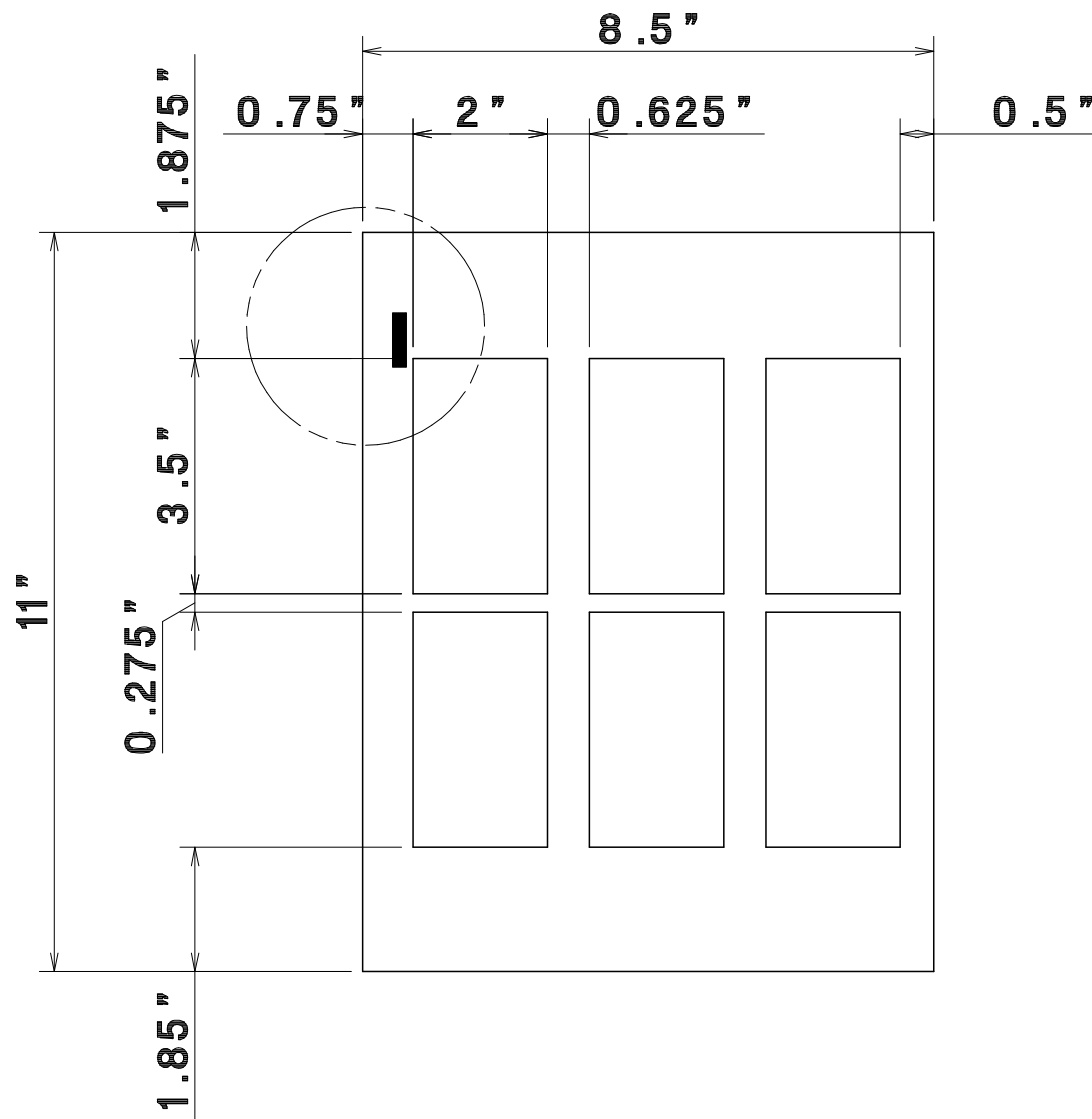

# *AeroCut* PRESET TEMPLATE

LETTER  
11"x8.5"

2"x3.5"  
Single cut

# *AeroCut* PRESET TEMPLATE

LETTER → 2"x3.5"  
11"x8.5" → Double cut

# *AeroCut* PRESET TEMPLATE

LETTER 11"x8.5" → 3"x5" POST CARD

# *AeroCut* PRESET TEMPLATE

LETTER 11"x8.5" → 3.5"x5.5" POST CARD