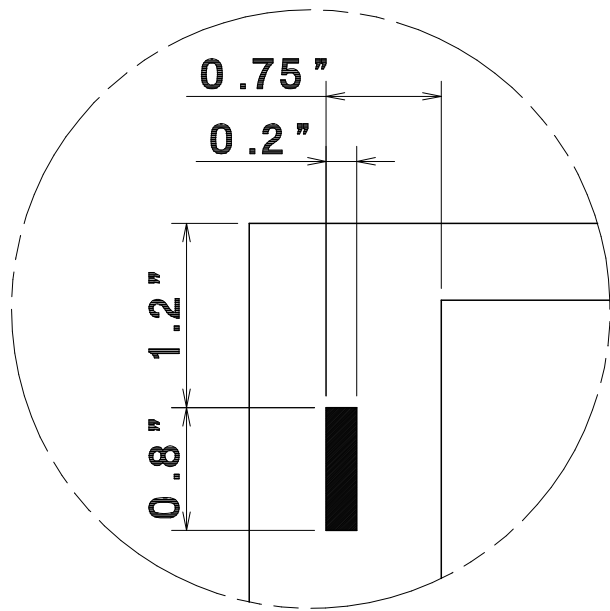

AeroCut PRESET TEMPLATE

LETTER 11"x8.5" → 3"x5" POST CARD