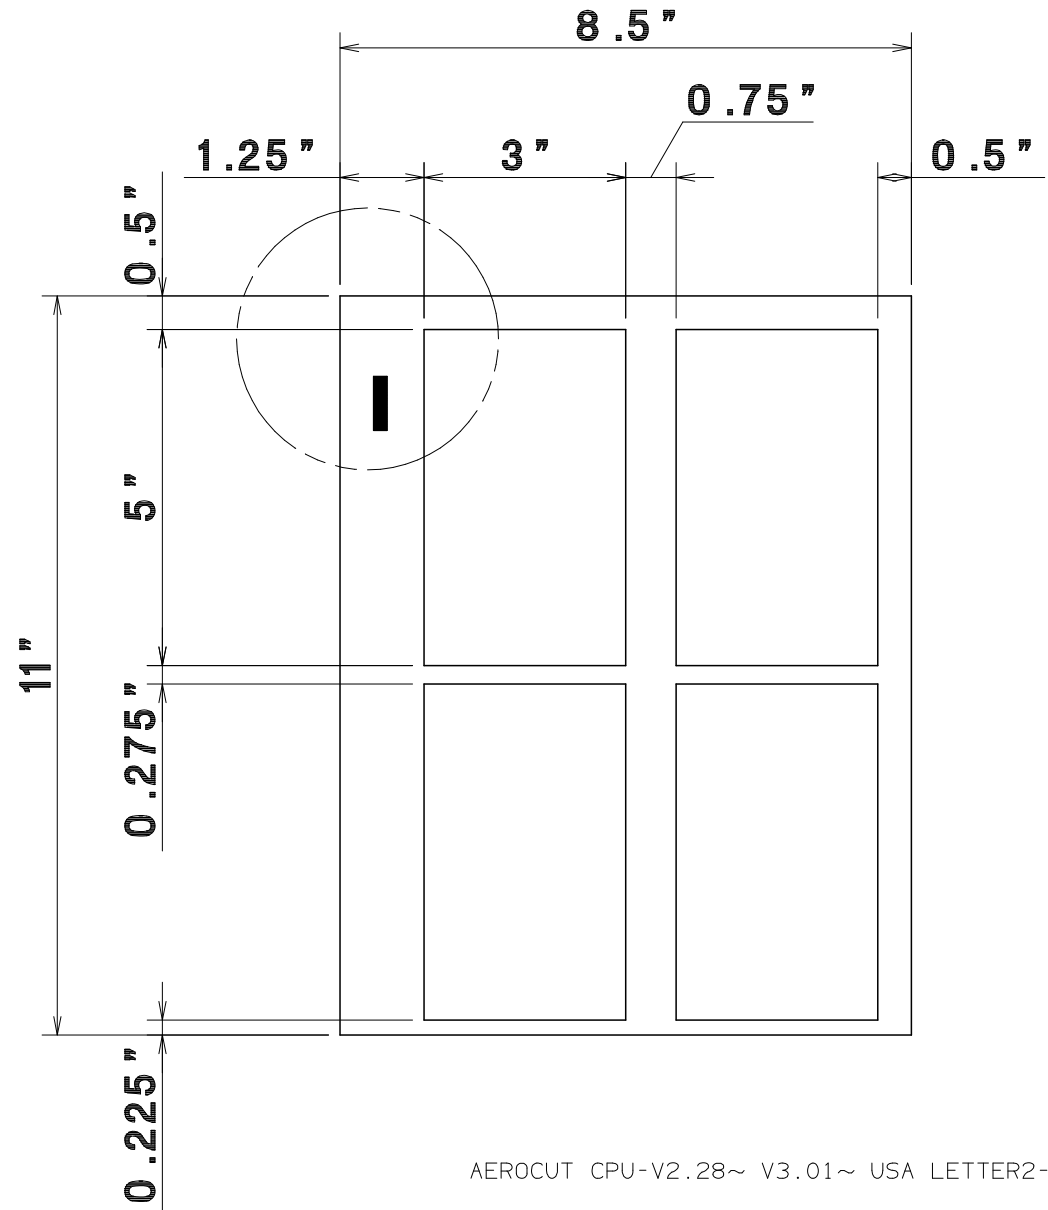

# *AeroCut* PRESET TEMPLATE

LETTER  
11"x8.5"

2"x3.5"  
Single cut

# *AeroCut* PRESET TEMPLATE

LETTER  
11"x8.5" → 3.5"x5"

# *AeroCut* PRESET TEMPLATE

LETTER  
11"x8.5" → 5"x7"

# *AeroCut* PRESET TEMPLATE

LETTER 11"x8.5" → 3"x5" POST CARD