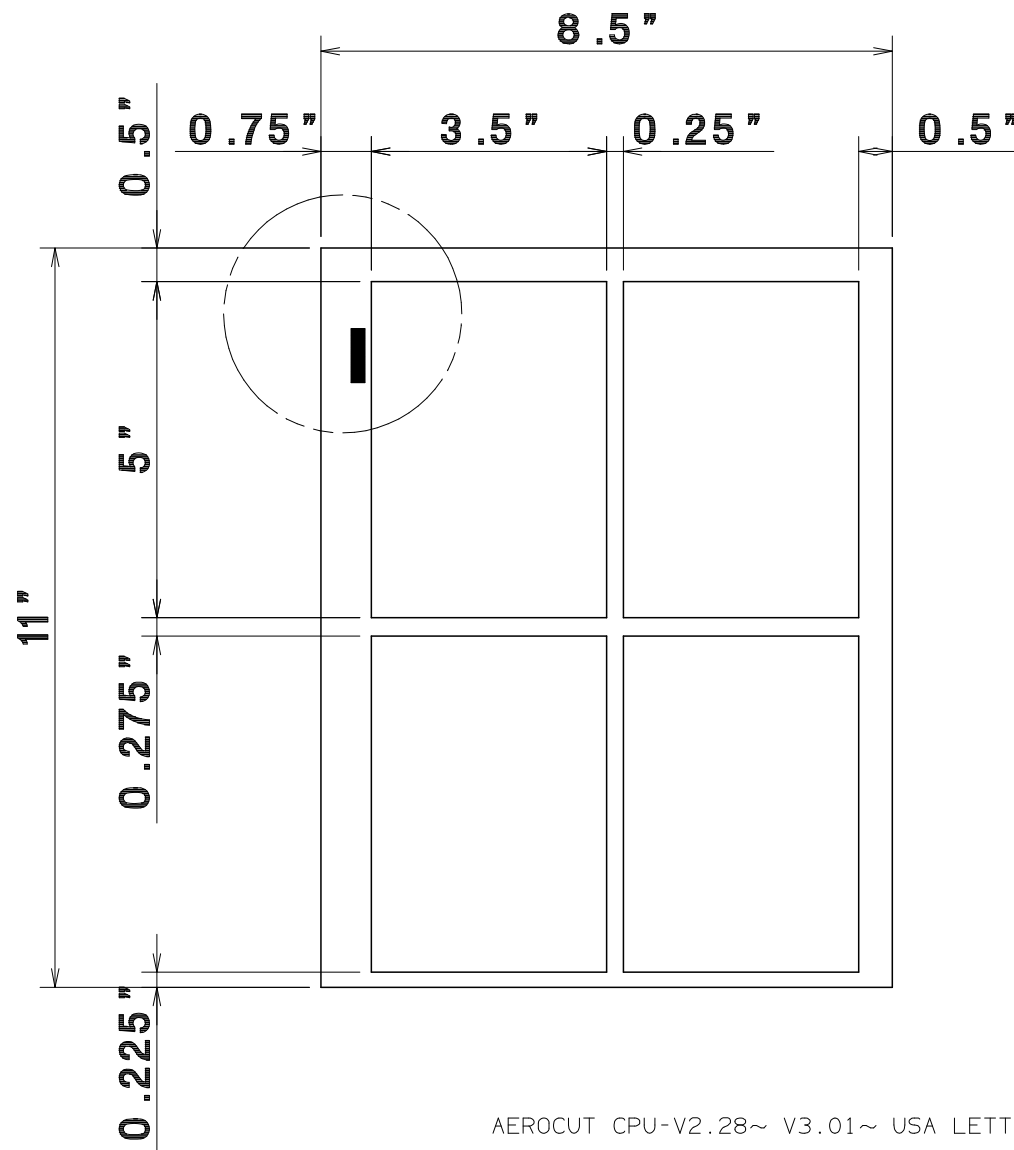

AeroCut PRESET TEMPLATE

LETTER
11"x8.5" → 3.5"x5"