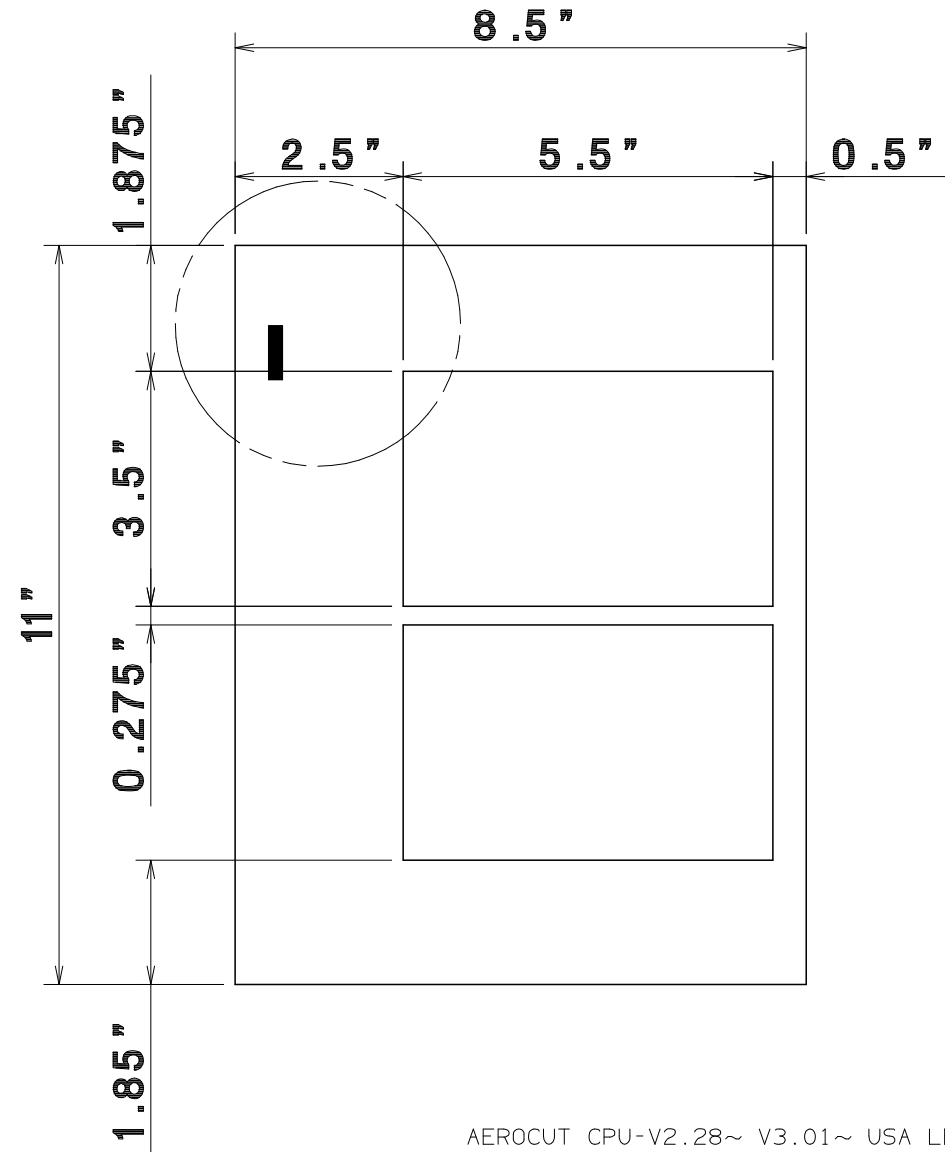

# *AeroCut* PRESET TEMPLATE

LETTER  
11"x8.5" → 3.5"x5"

# *AeroCut* PRESET TEMPLATE

LETTER  
11"x8.5" → 5"x7"

# *AeroCut* PRESET TEMPLATE

LETTER 11"x8.5" → 3"x5" POST CARD

# *AeroCut* PRESET TEMPLATE

LETTER 11"x8.5" → 3.5"x5.5" POST CARD