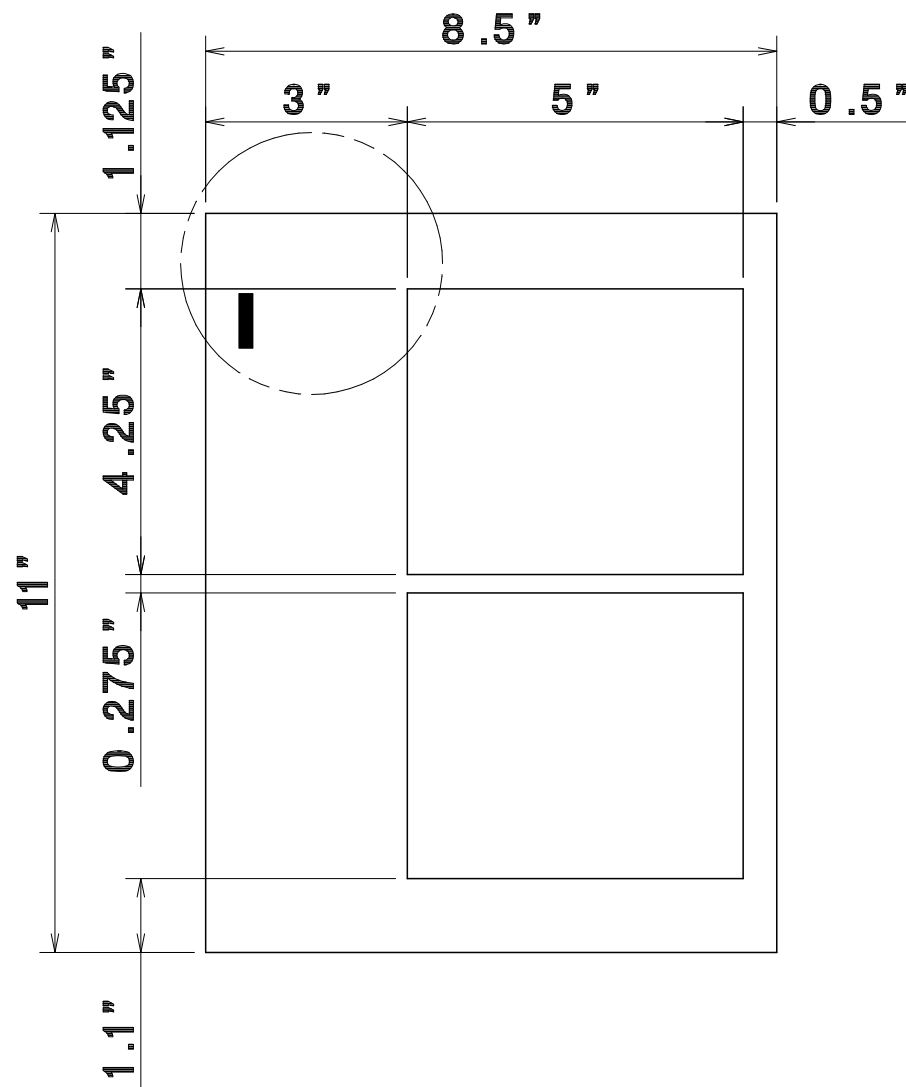

AeroCut PRESET TEMPLATE

LETTER
11"x8.5" → 4.25"x5"