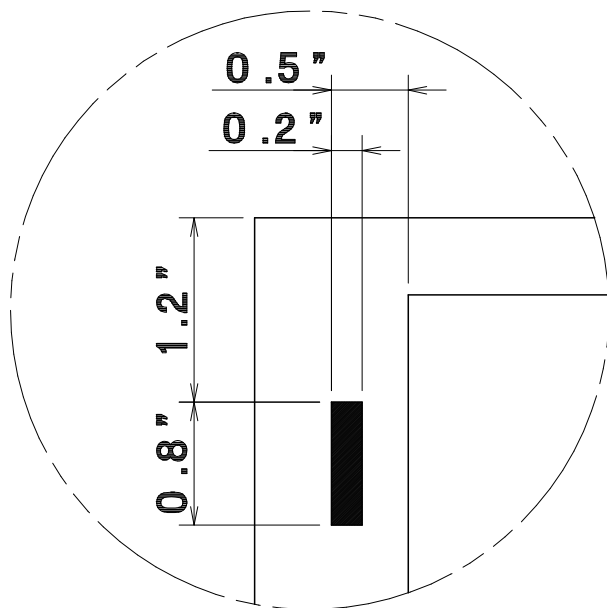

AeroCut PRESET TEMPLATE

LETTER
11"x8.5" → 5"x7"