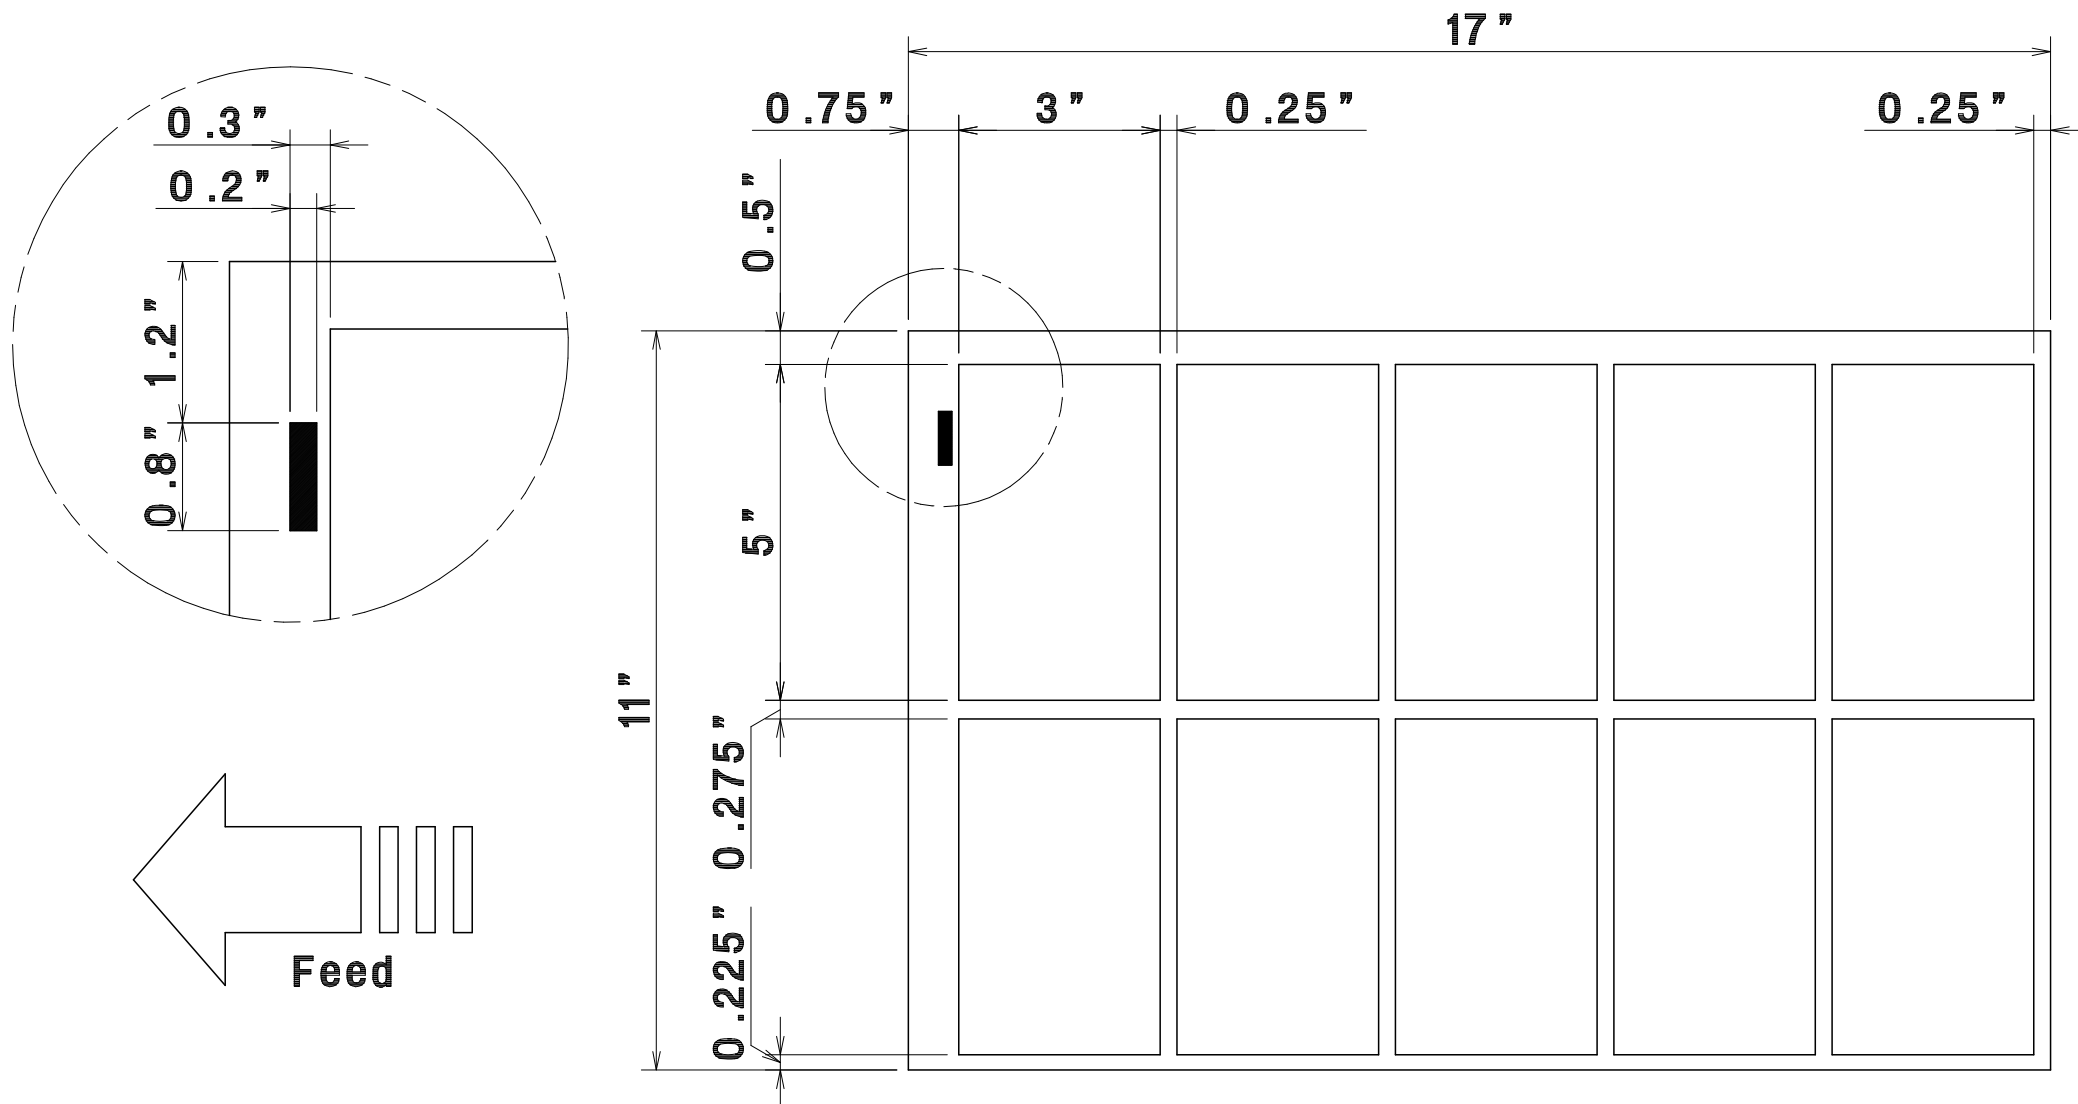

AeroCut

PRESET TEMPLATE

LEDGER
(TABLOID)
11"x17"

→ 3"x5"
POST CARD