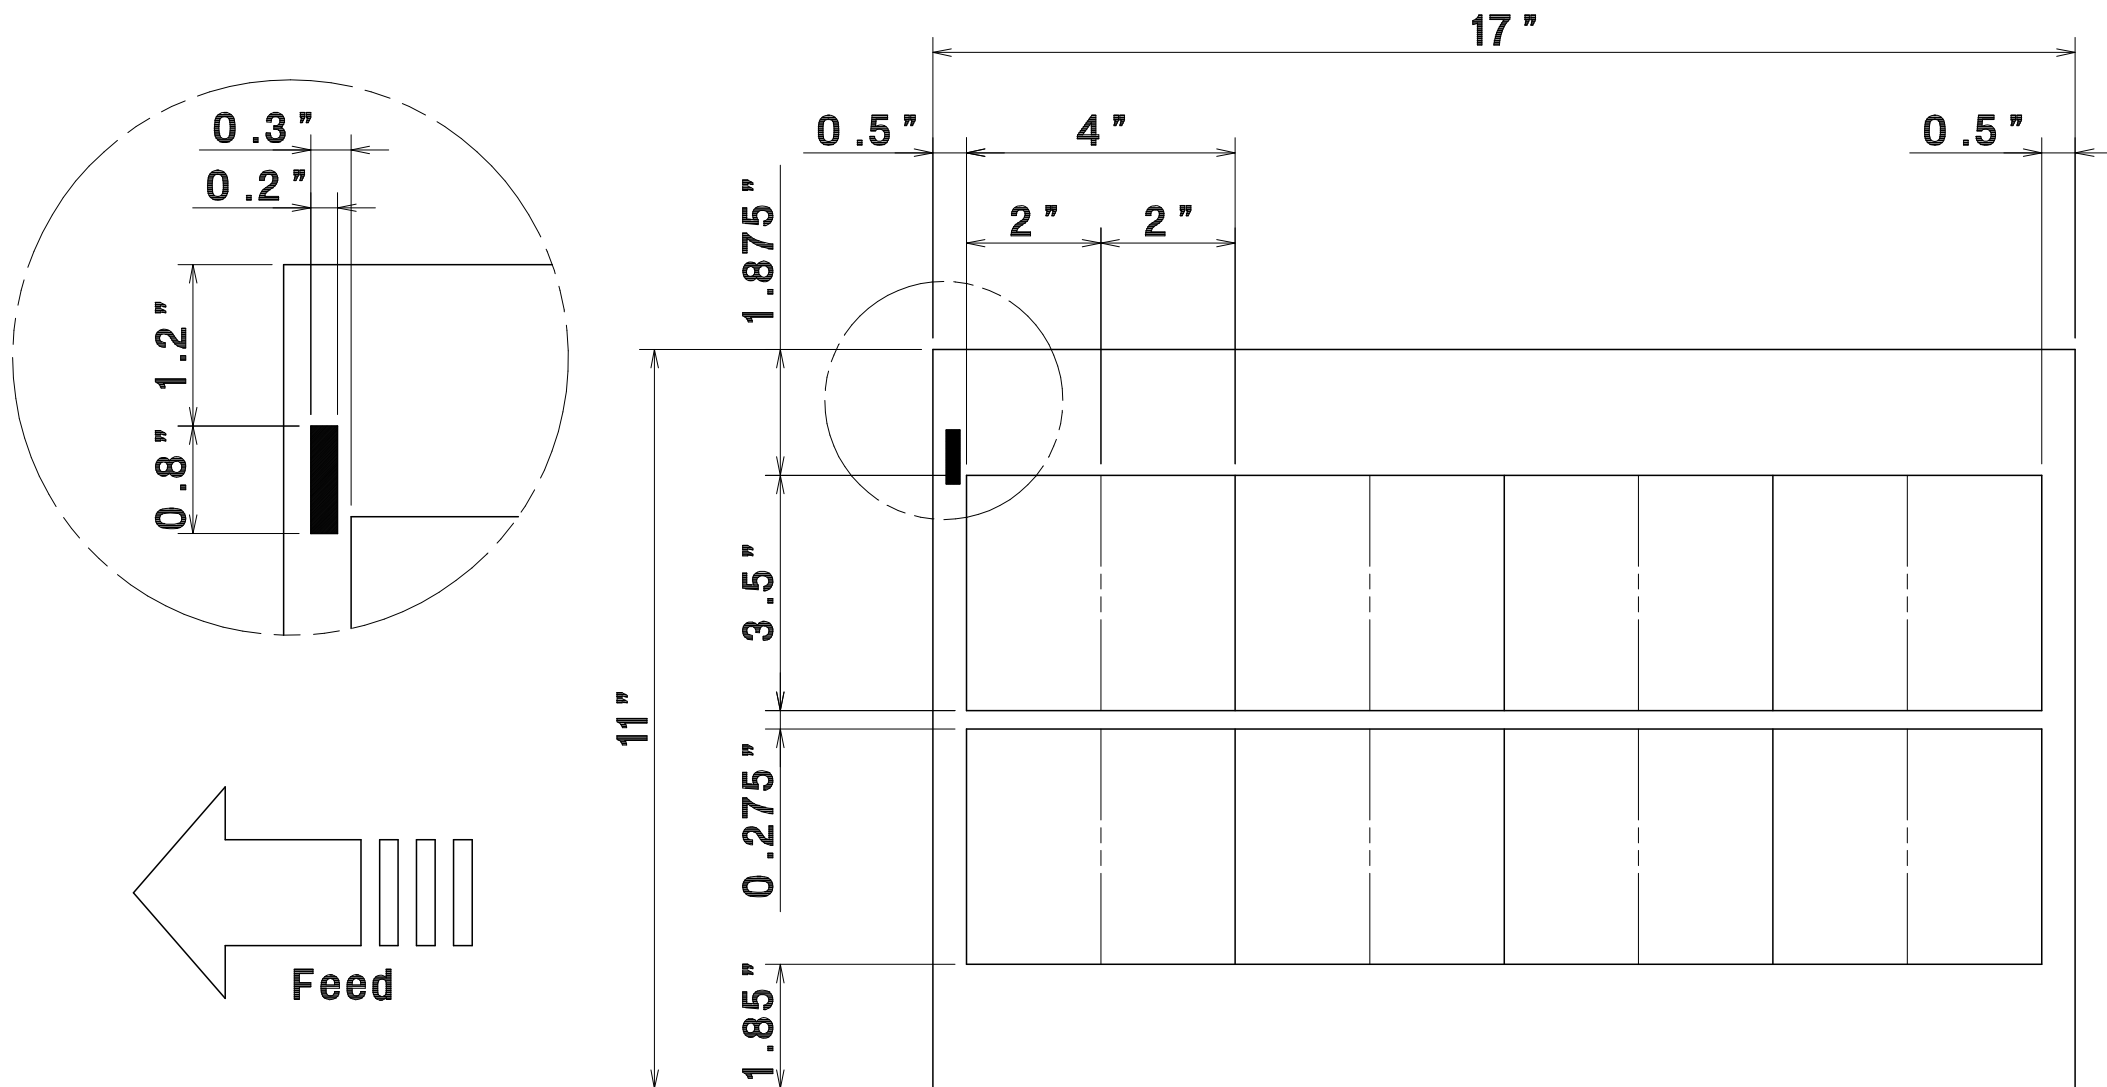

AeroCut

PRESET TEMPLATE

LEDGER
(TABLOID)
11"x17"

→ 3.5"x4"
Center crease