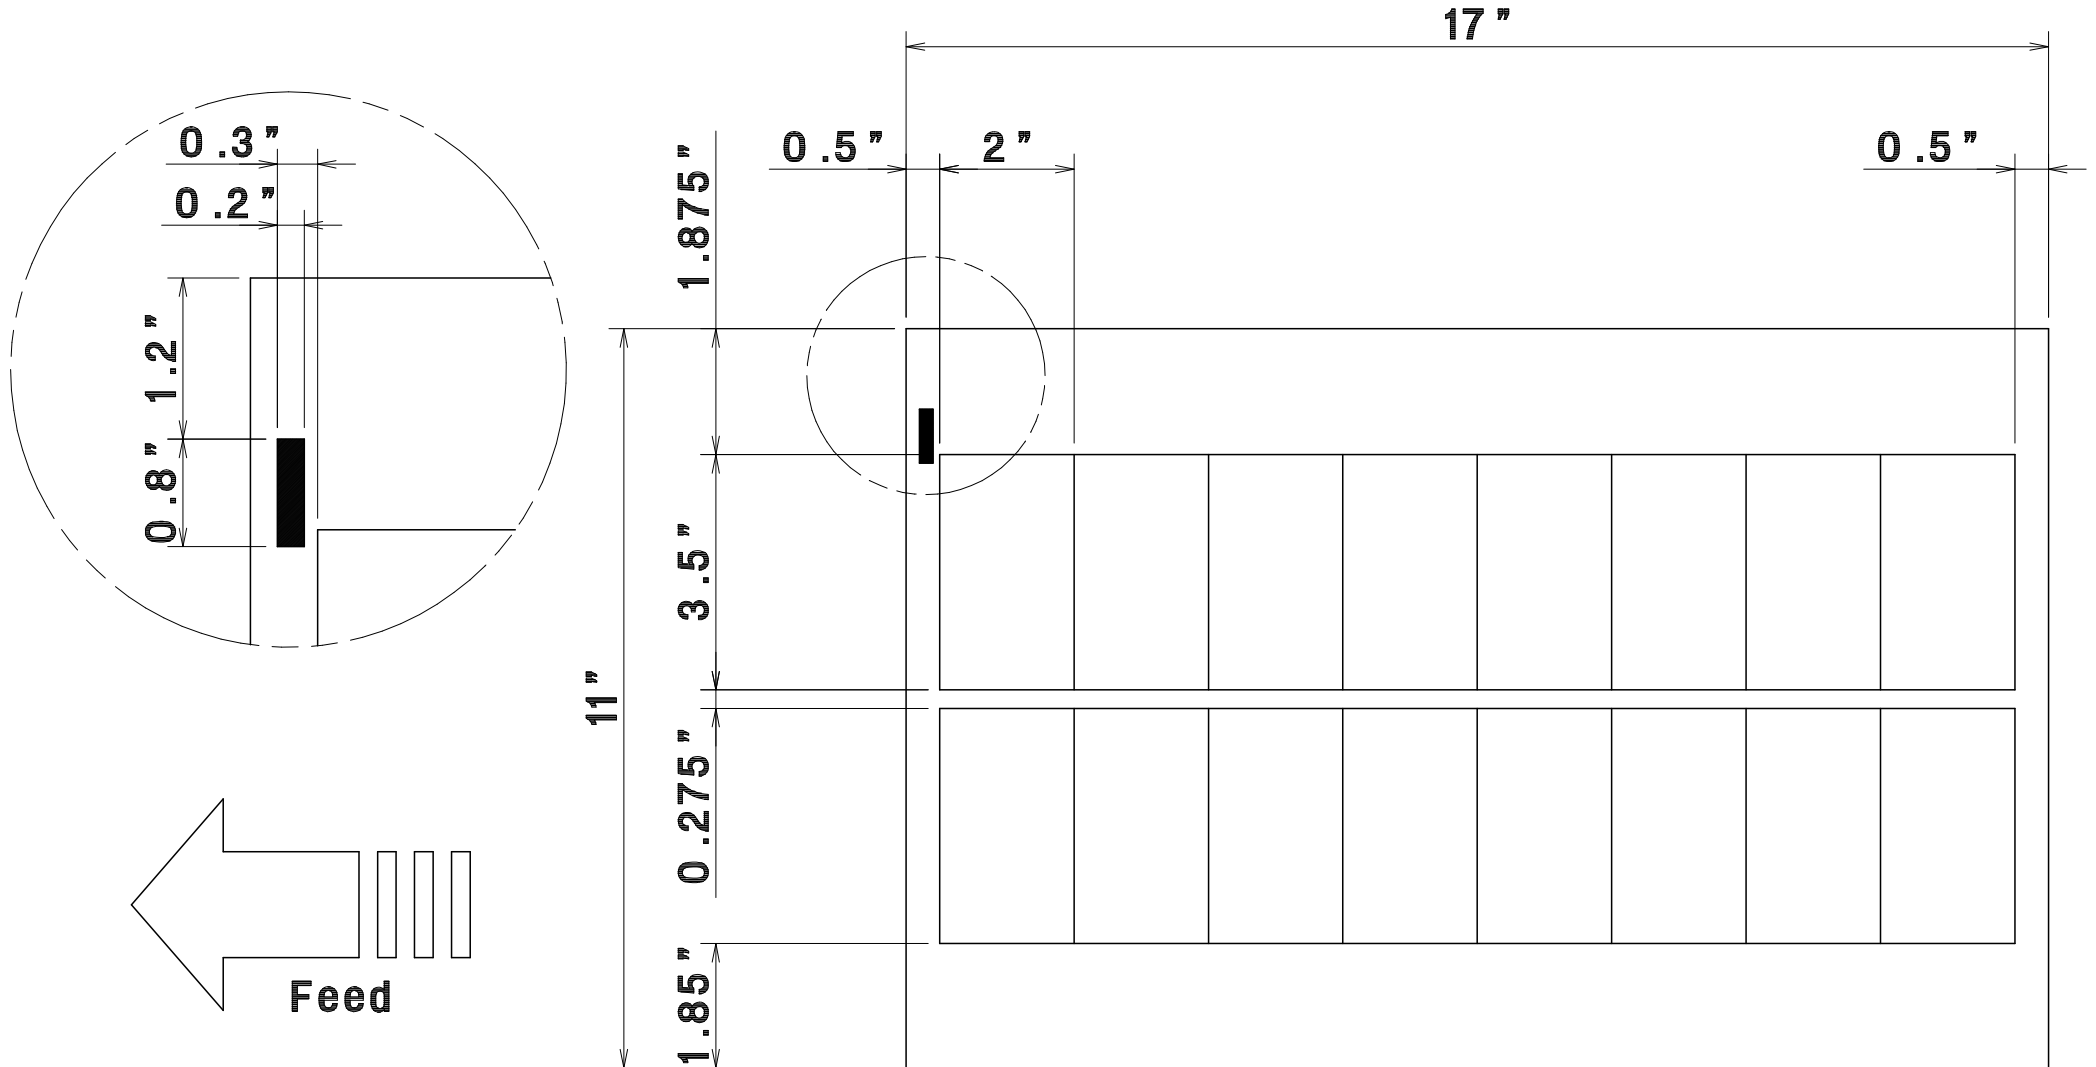

## PRESET TEMPLATE

LEDGER  
(TABLOID) →  
11"x17"

2"x3.5"  
Single cut

## PRESET TEMPLATE

LEDGER  
(TABLOID) →  
11"x17"

2"x3.5"  
Double cut