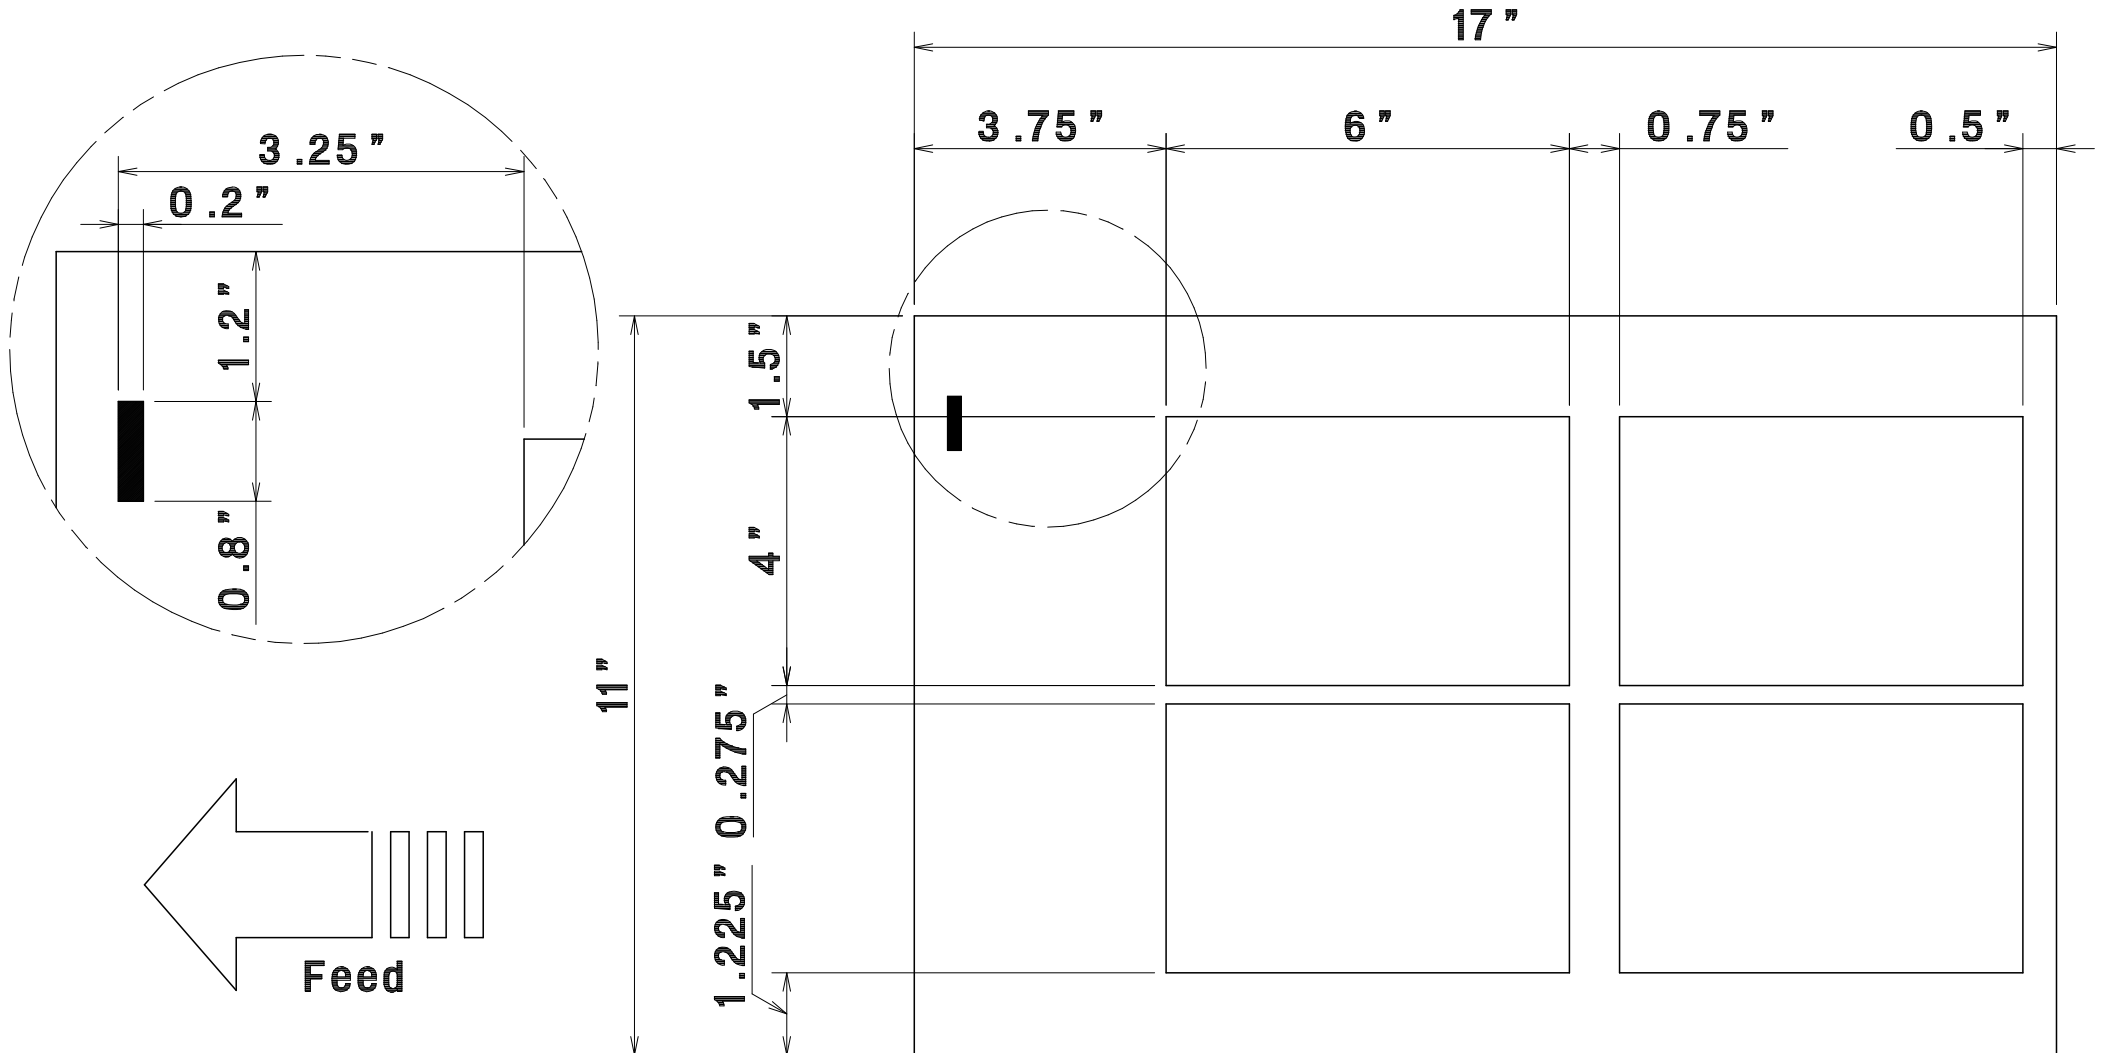

AeroCut

PRESET TEMPLATE

LEDGER
(TABLOID)
11"x17"

→ 4"x6"
POST CARD