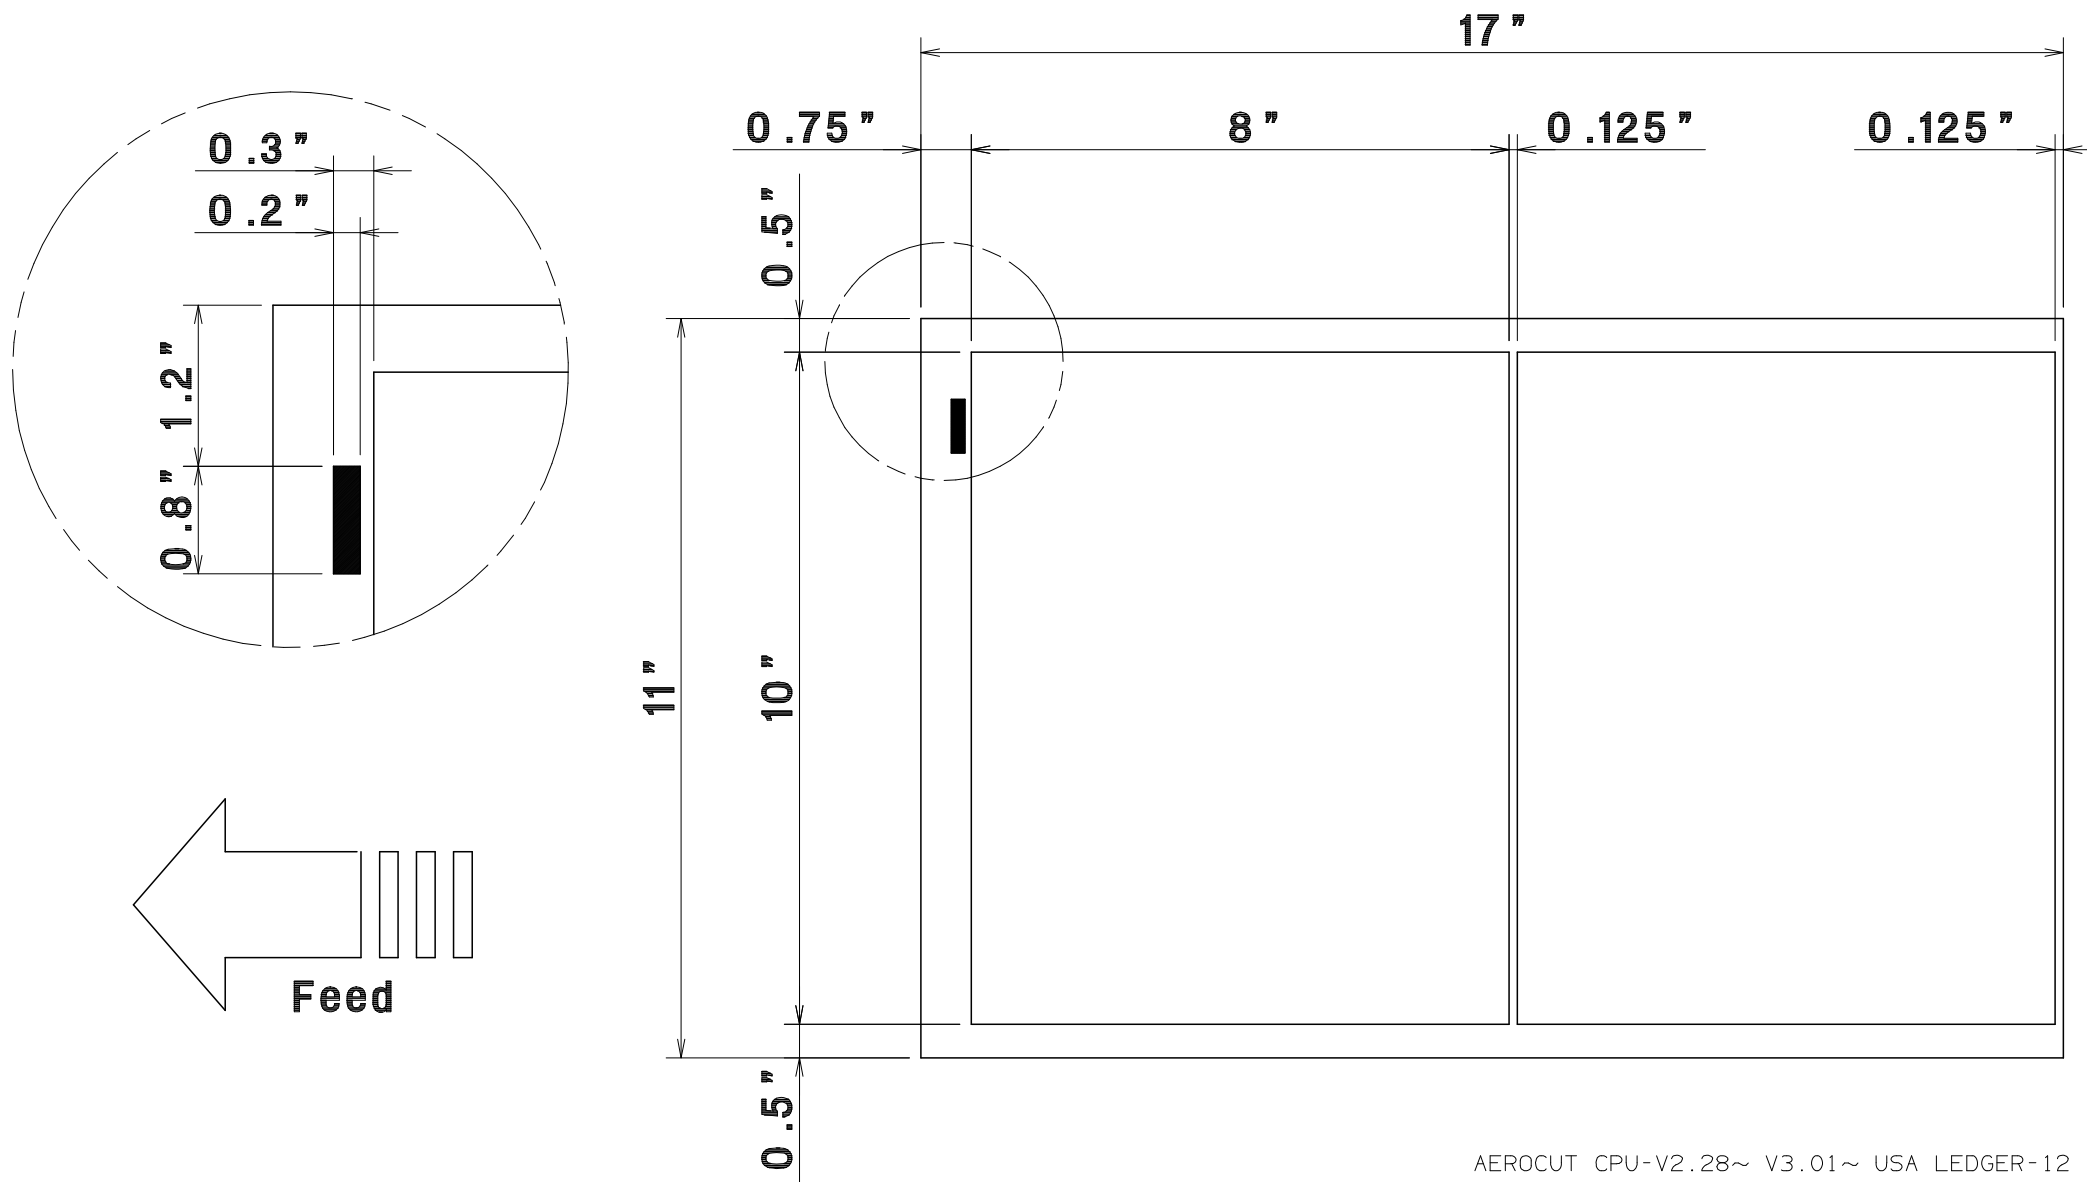

AeroCut

PRESET TEMPLATE

LEDGER
(TABLOID)
11"x17"

→ 8"x10"
POST CARD