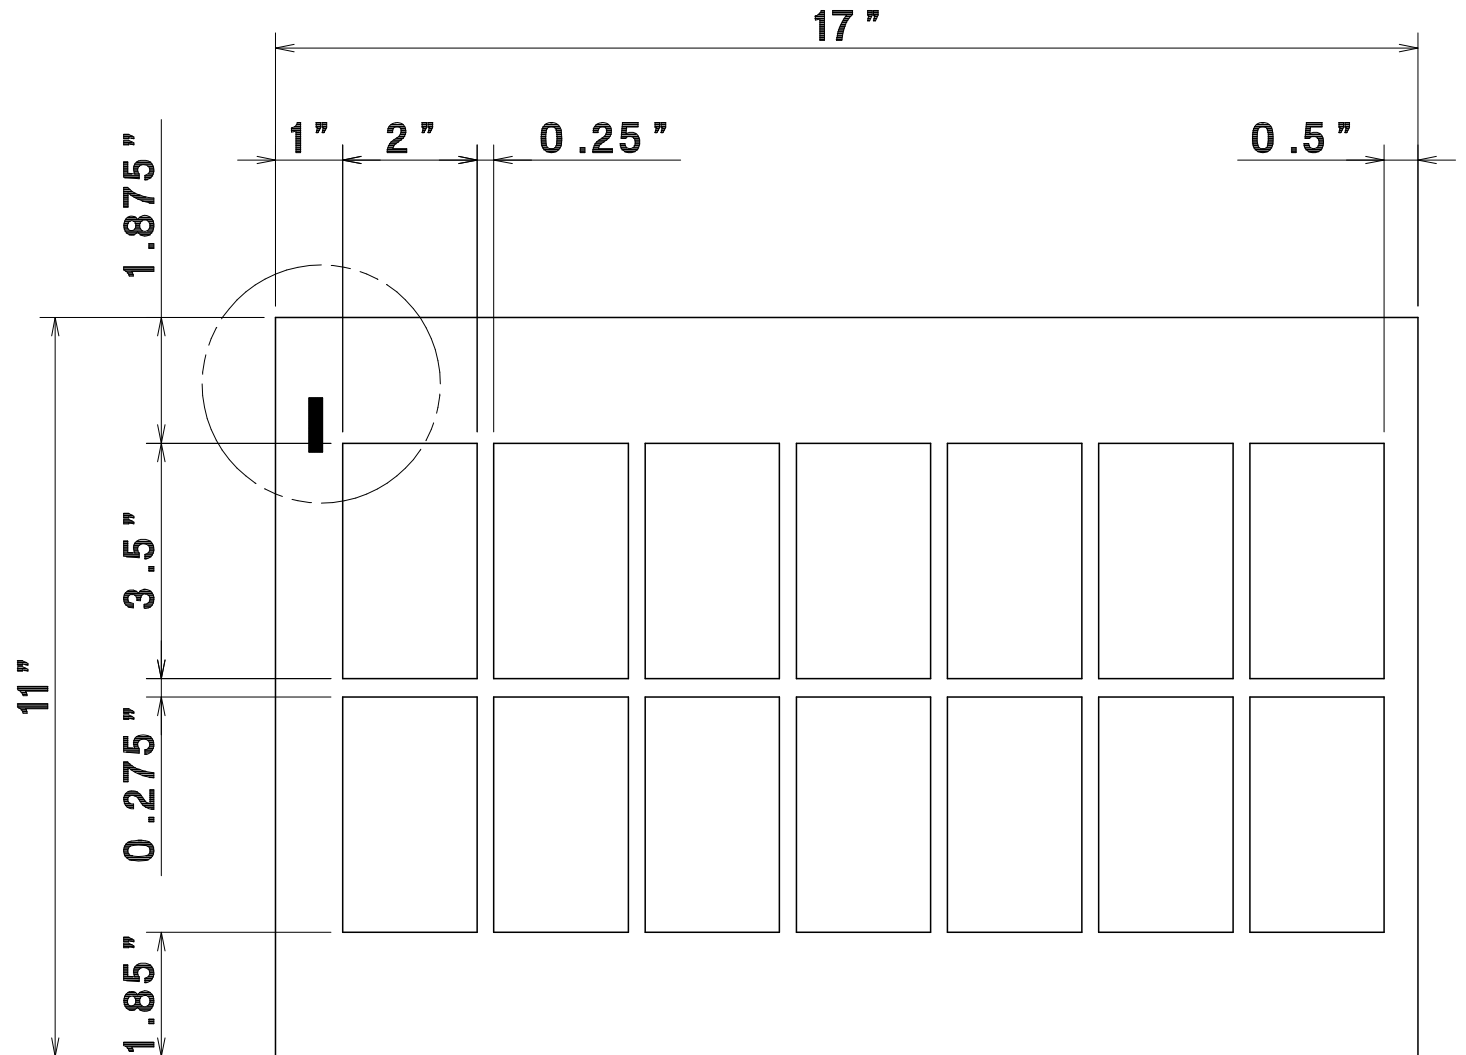

## PRESET TEMPLATE

LEDGER  
(TABLOID) →  
11"x17"

2"x3.5"  
Single cut

## PRESET TEMPLATE

LEDGER  
(TABLOID) →  
11"x17"

2"x3.5"  
Double cut