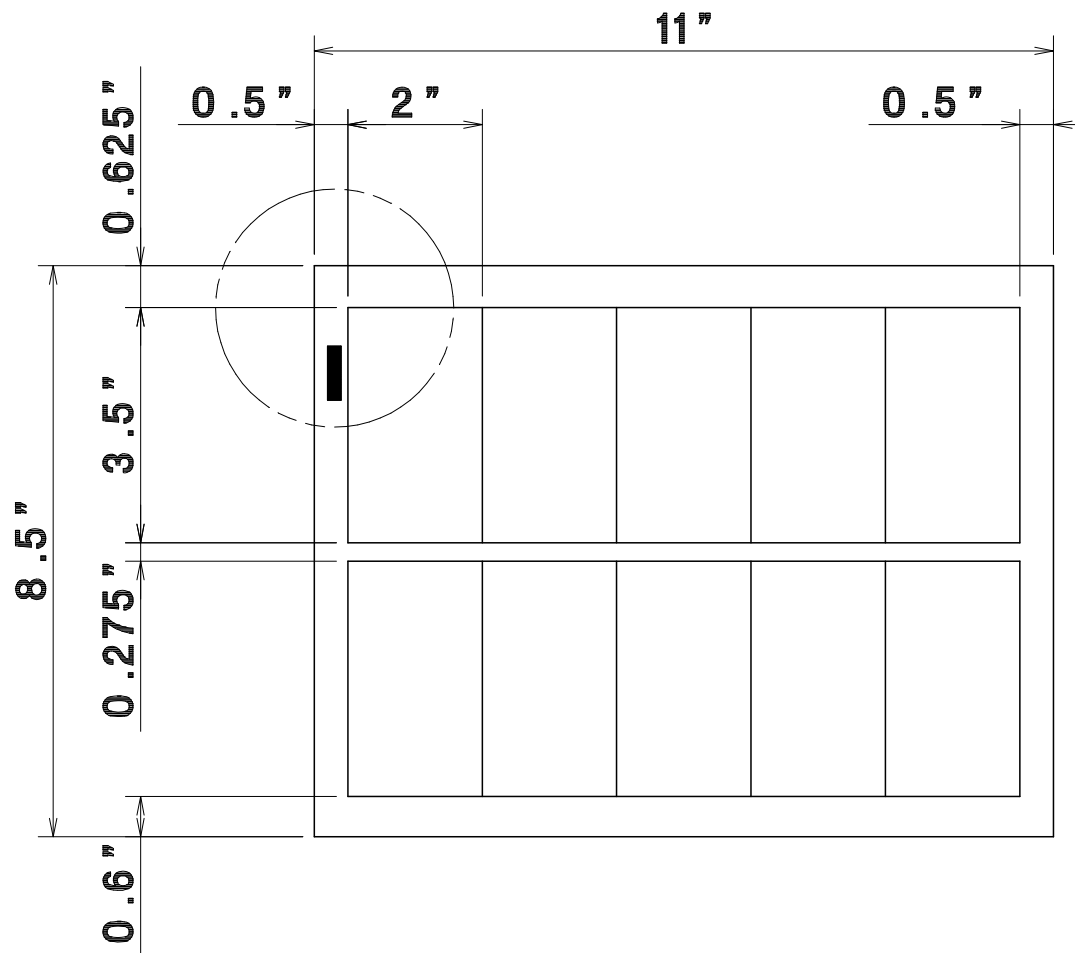

# *AeroCut* PRESET TEMPLATE

LETTER 8.5"x11" → 2"x3.5" Single cut

# *AeroCut* PRESET TEMPLATE

LETTER 8.5"x11" → 2"x3.5"  
Double cut