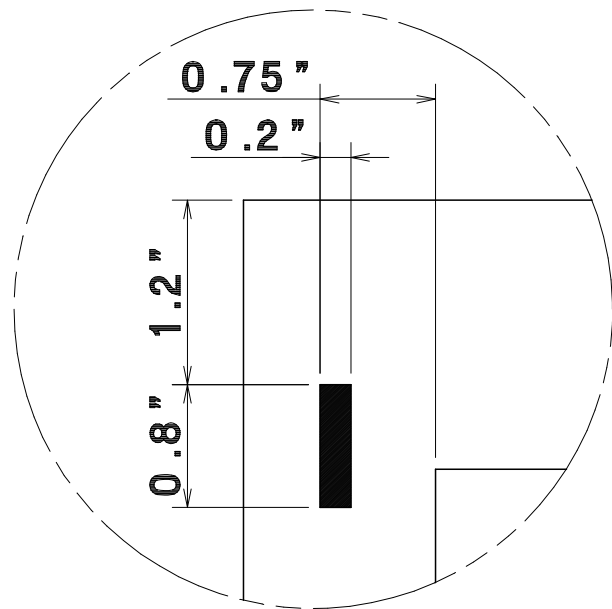

AeroCut PRESET TEMPLATE

LETTER
8.5"x11" → 4.25"x5"