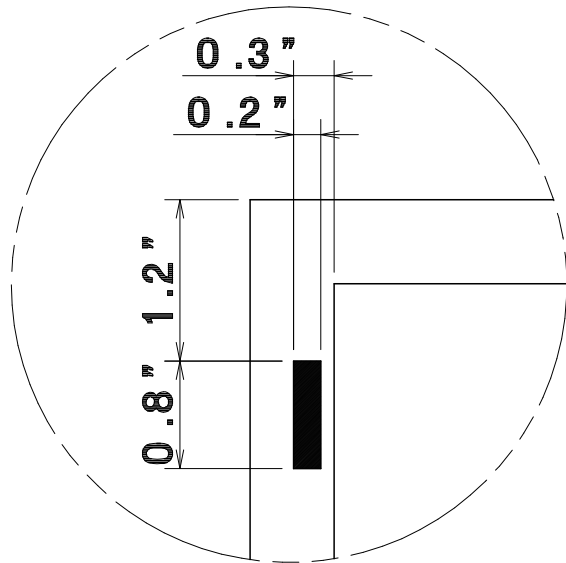

# *AeroCut* PRESET TEMPLATE

LETTER 8.5"x11" → 2"x3.5" Single cut

# *AeroCut* PRESET TEMPLATE

LETTER 8.5"x11" → 2"x3.5"  
Double cut