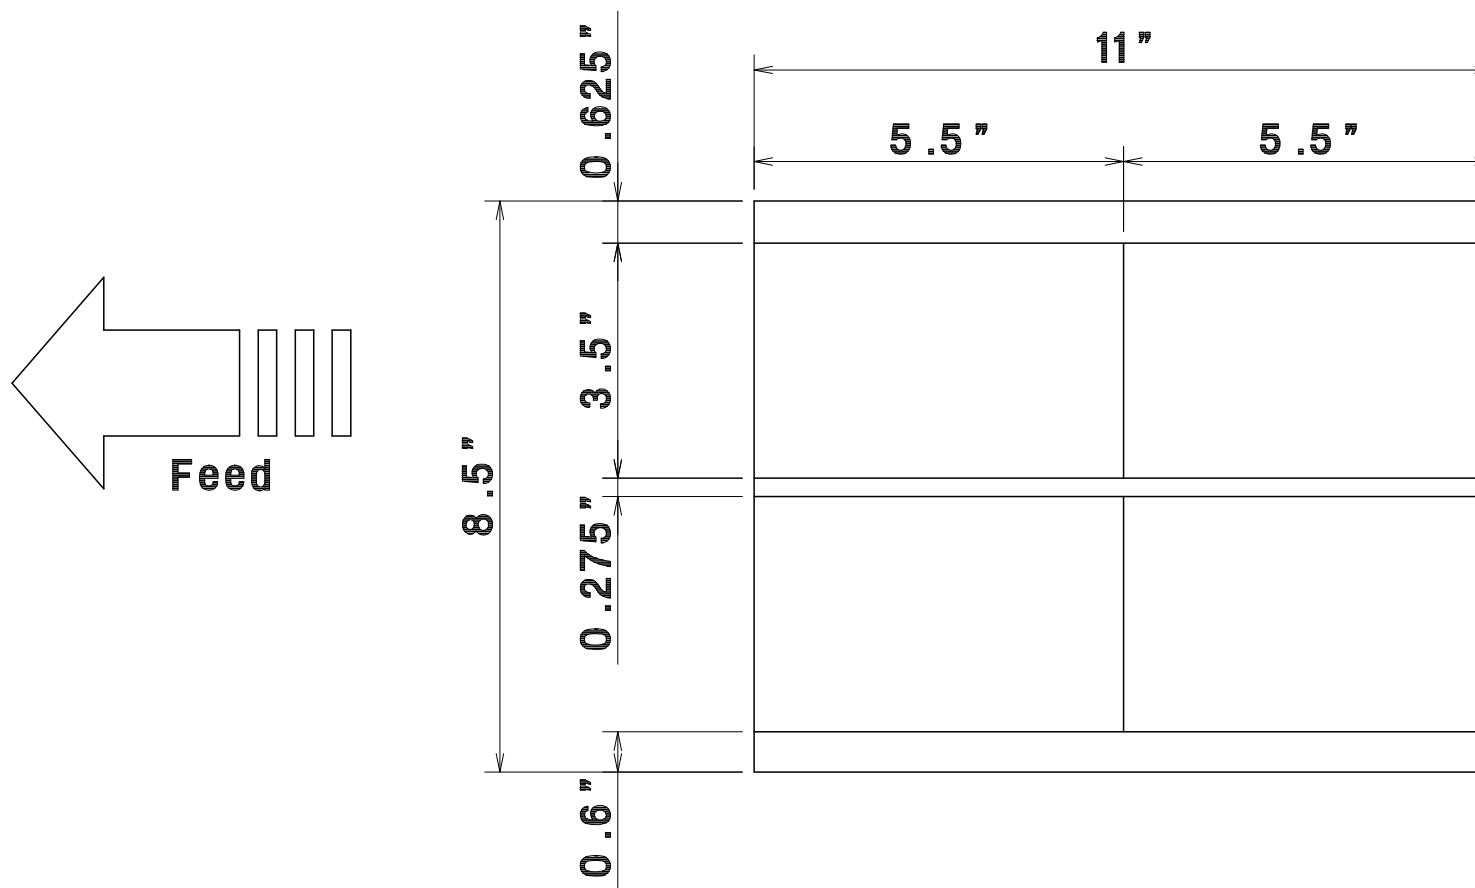

AeroCut PRESET TEMPLATE

LETTER 8.5"x11" → 3.5"x5.5" POST CARD