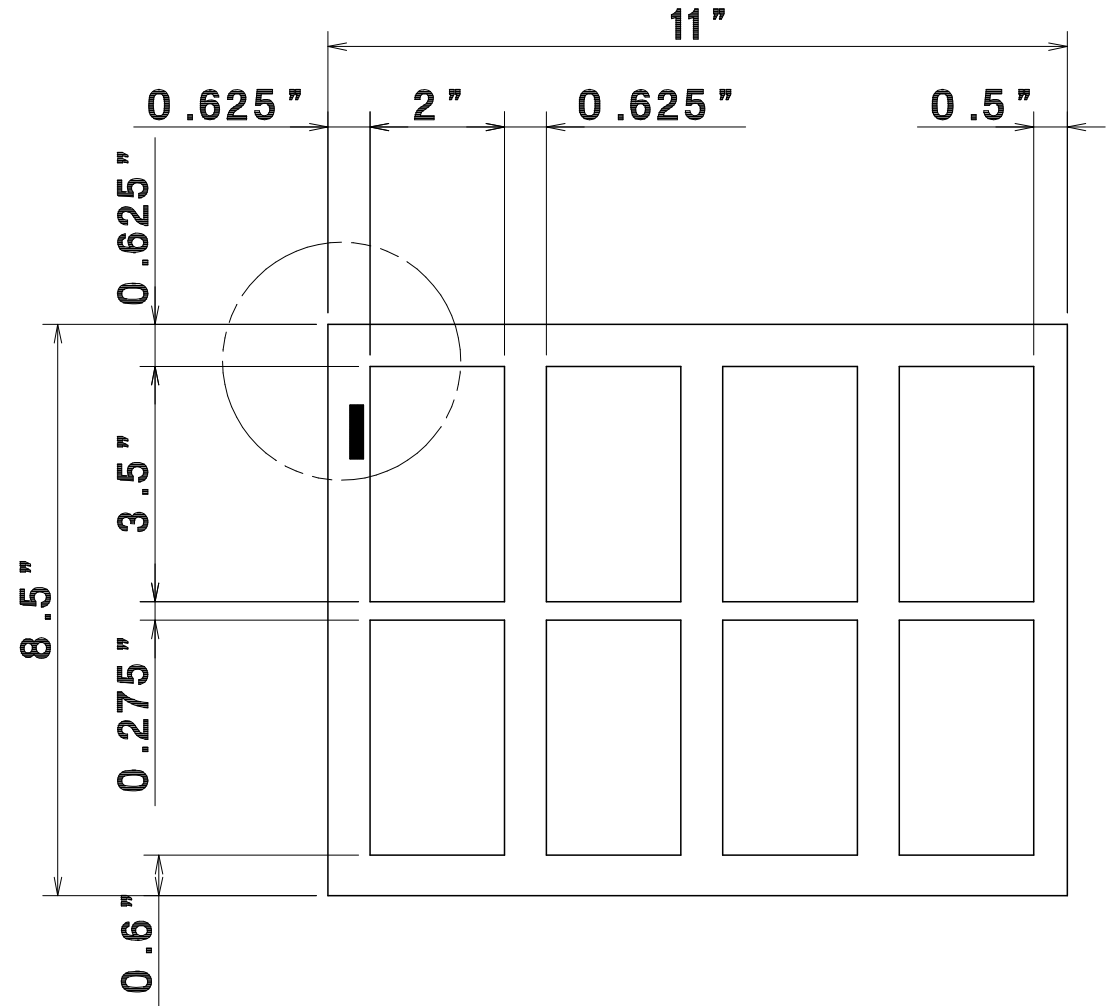

# *AeroCut* PRESET TEMPLATE

LETTER 8.5"x11" → 2"x3.5" Single cut

# *AeroCut* PRESET TEMPLATE

LETTER 8.5"x11" → 2"x3.5"  
Double cut