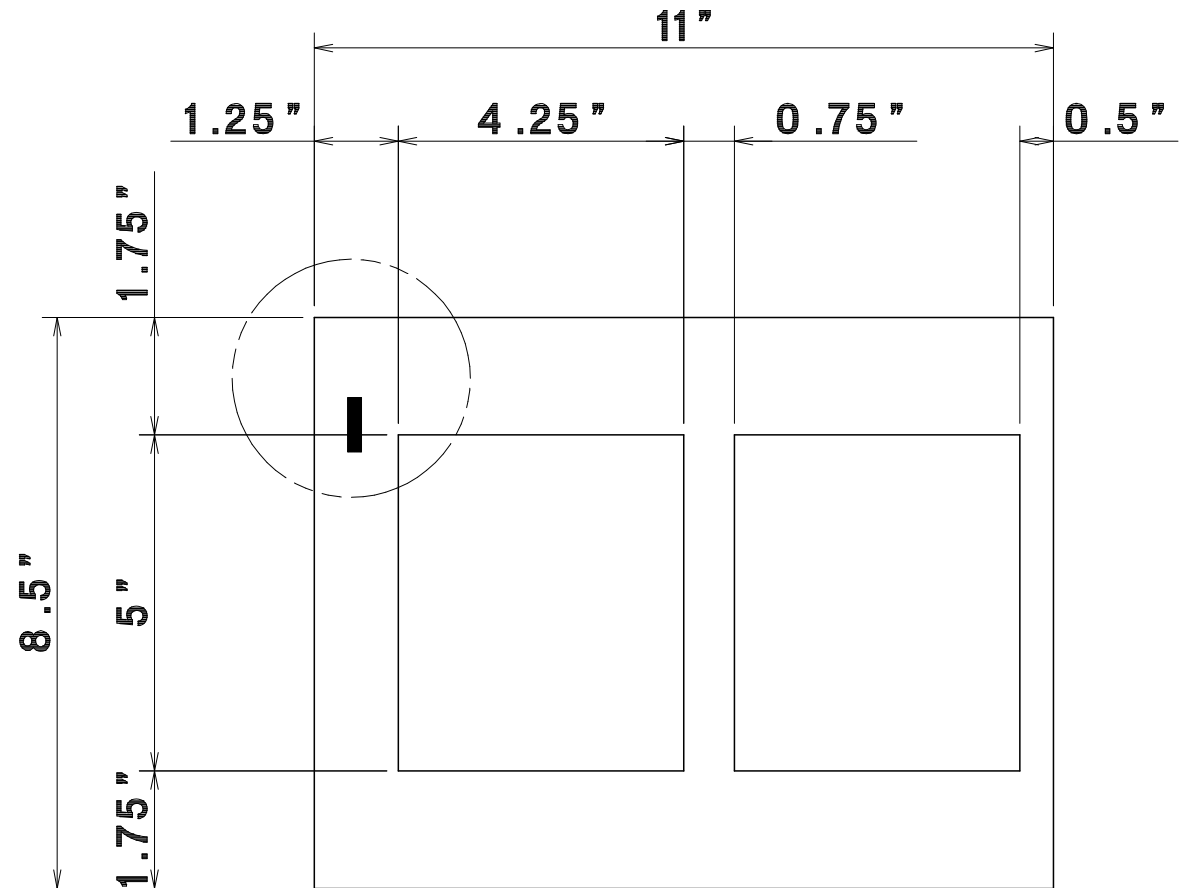

AeroCut PRESET TEMPLATE

LETTER
8.5"x11" → 4.25"x5"