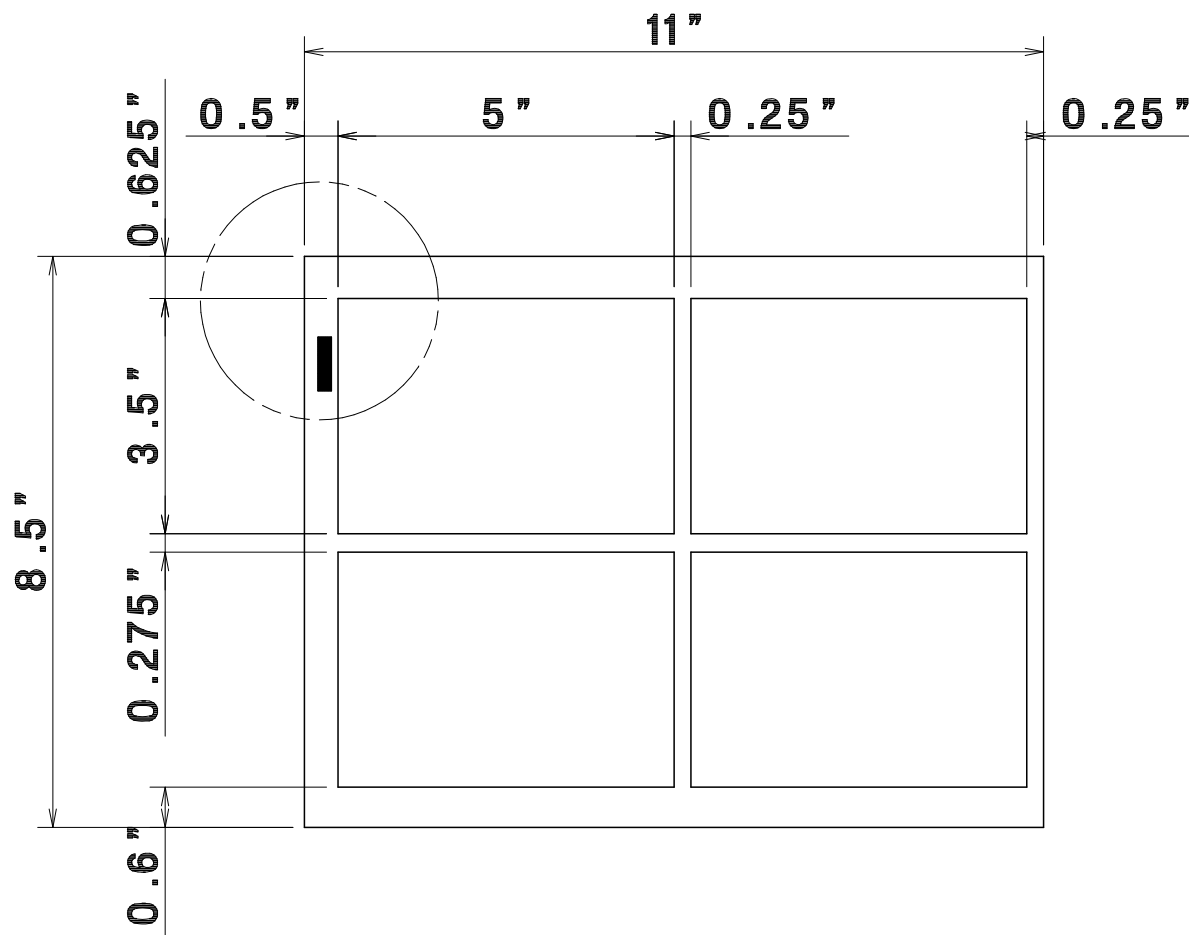

AeroCut PRESET TEMPLATE

LETTER
8.5"x11" → 3.5"x5"