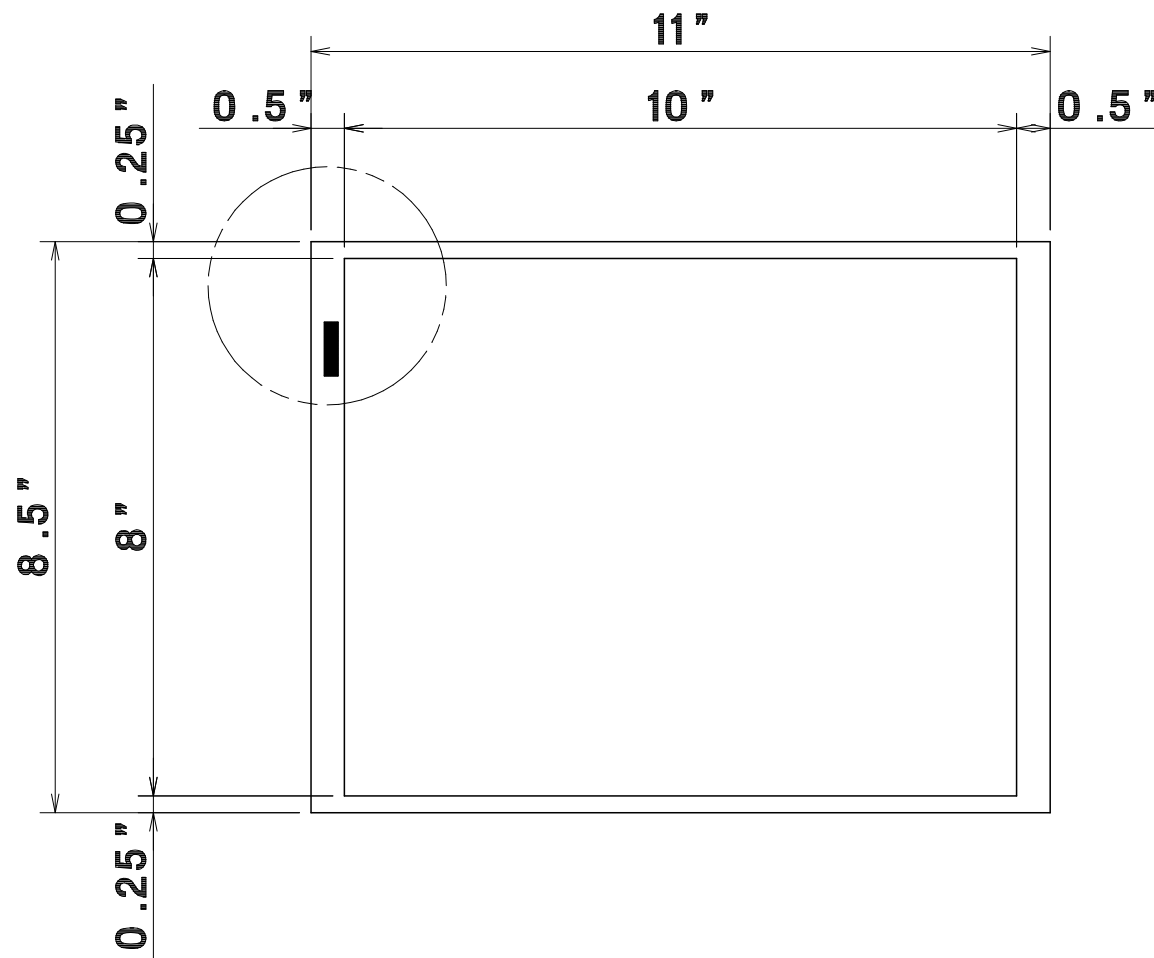

AeroCut PRESET TEMPLATE

LETTER 8.5"x11" → 8"x10" POST CARD