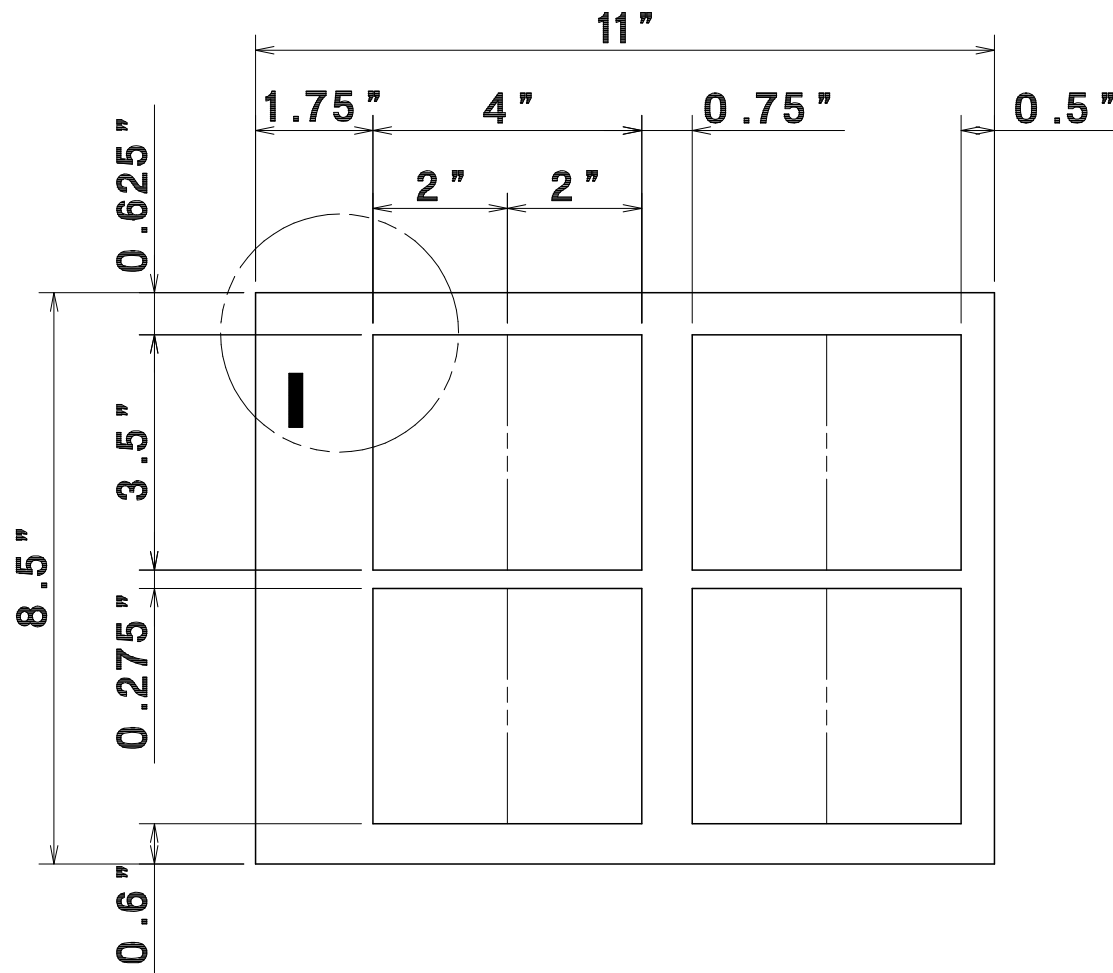

AeroCut PRESET TEMPLATE

LETTER 8.5"x11" → 3.5"x4"
Center crease