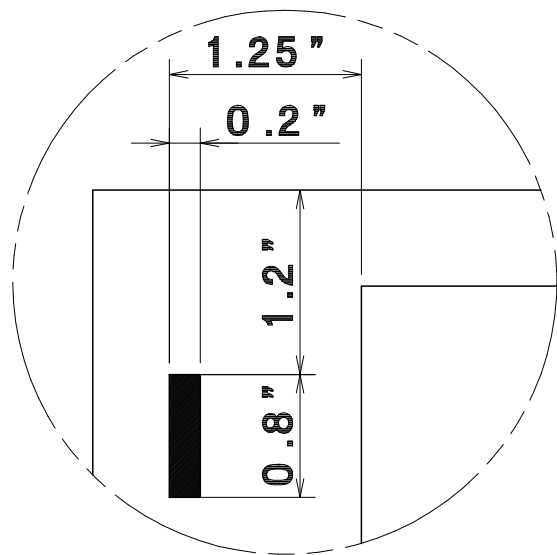

AeroCut PRESET TEMPLATE

LETTER 8.5"x11" → 3.5"x4"
Center crease