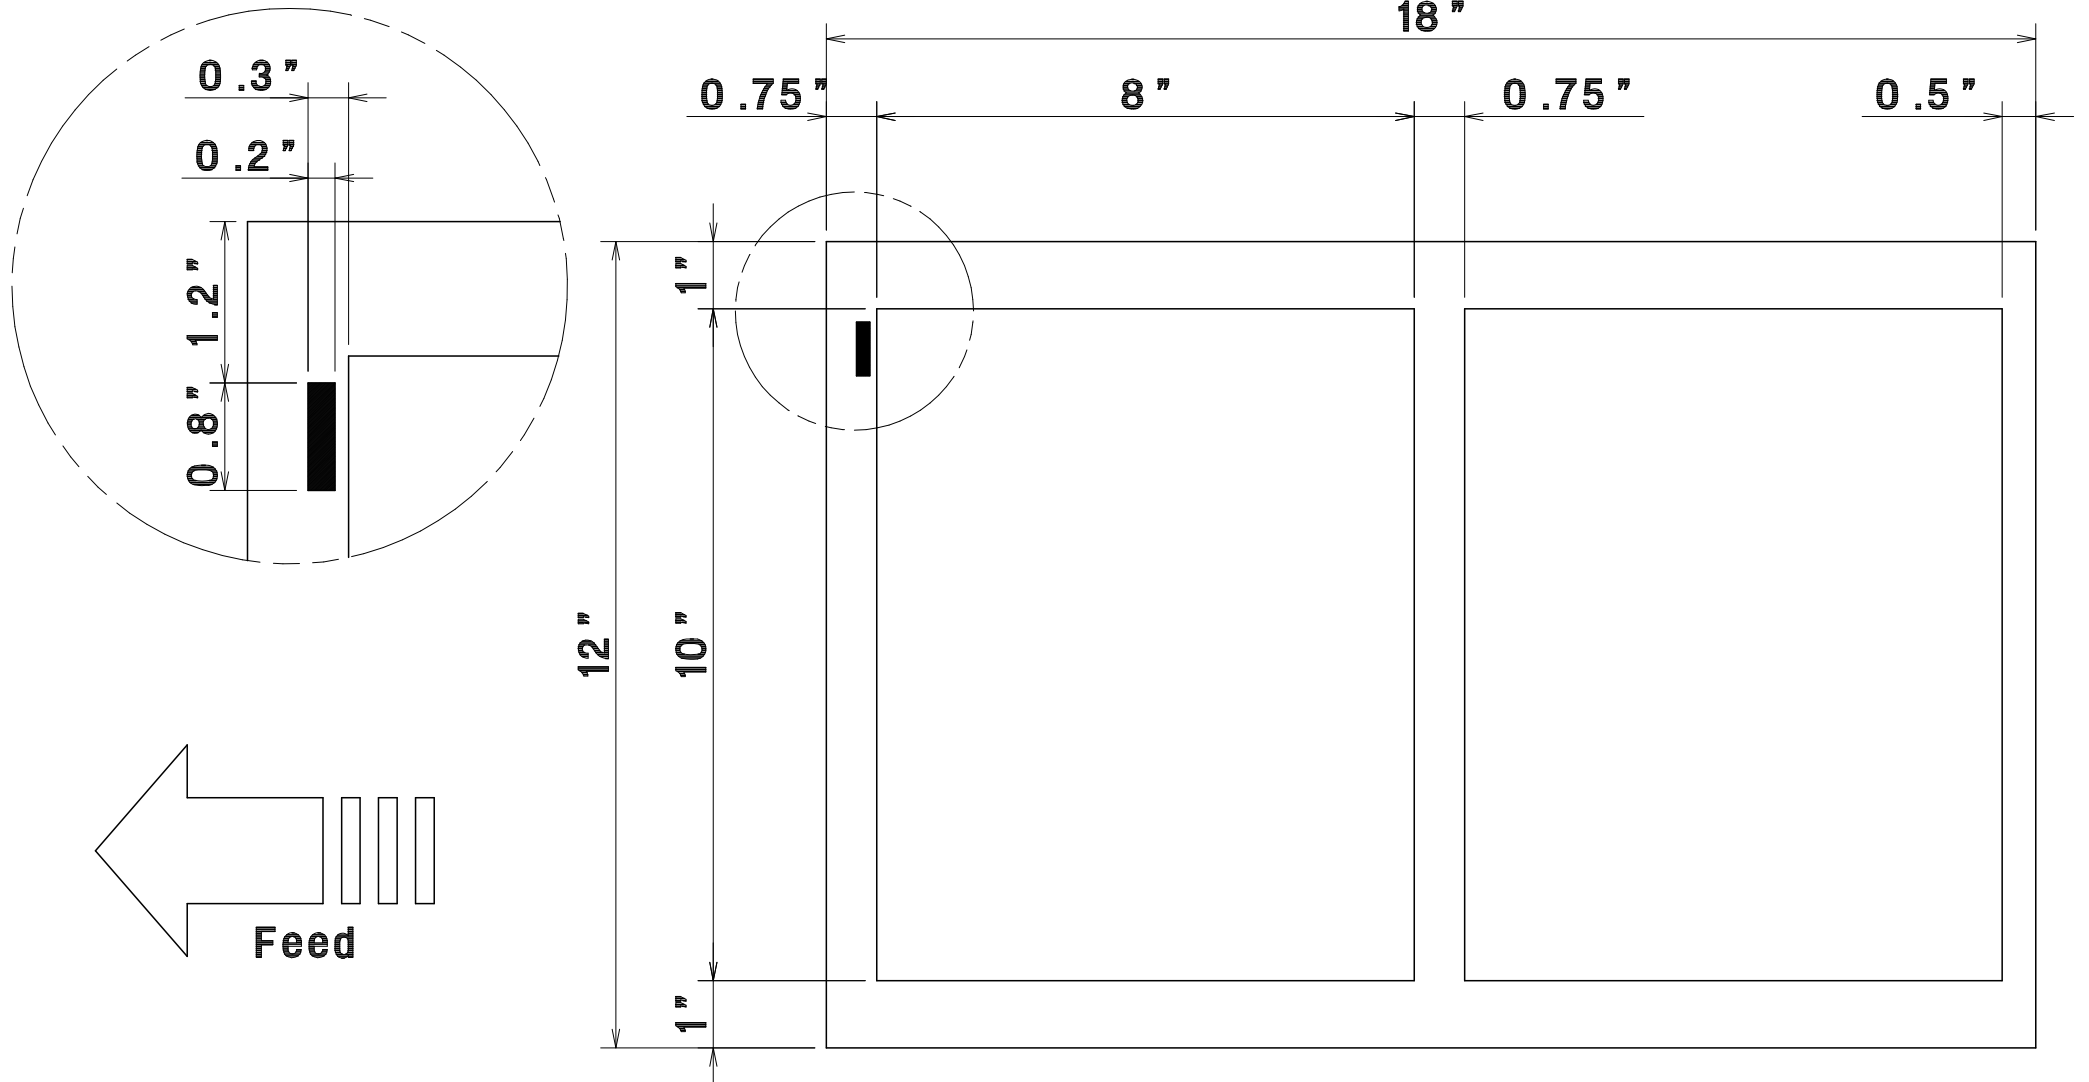

AeroCut PRESET TEMPLATE

ARCH-B
12"x18"

→ 8"x10"
POST CARD