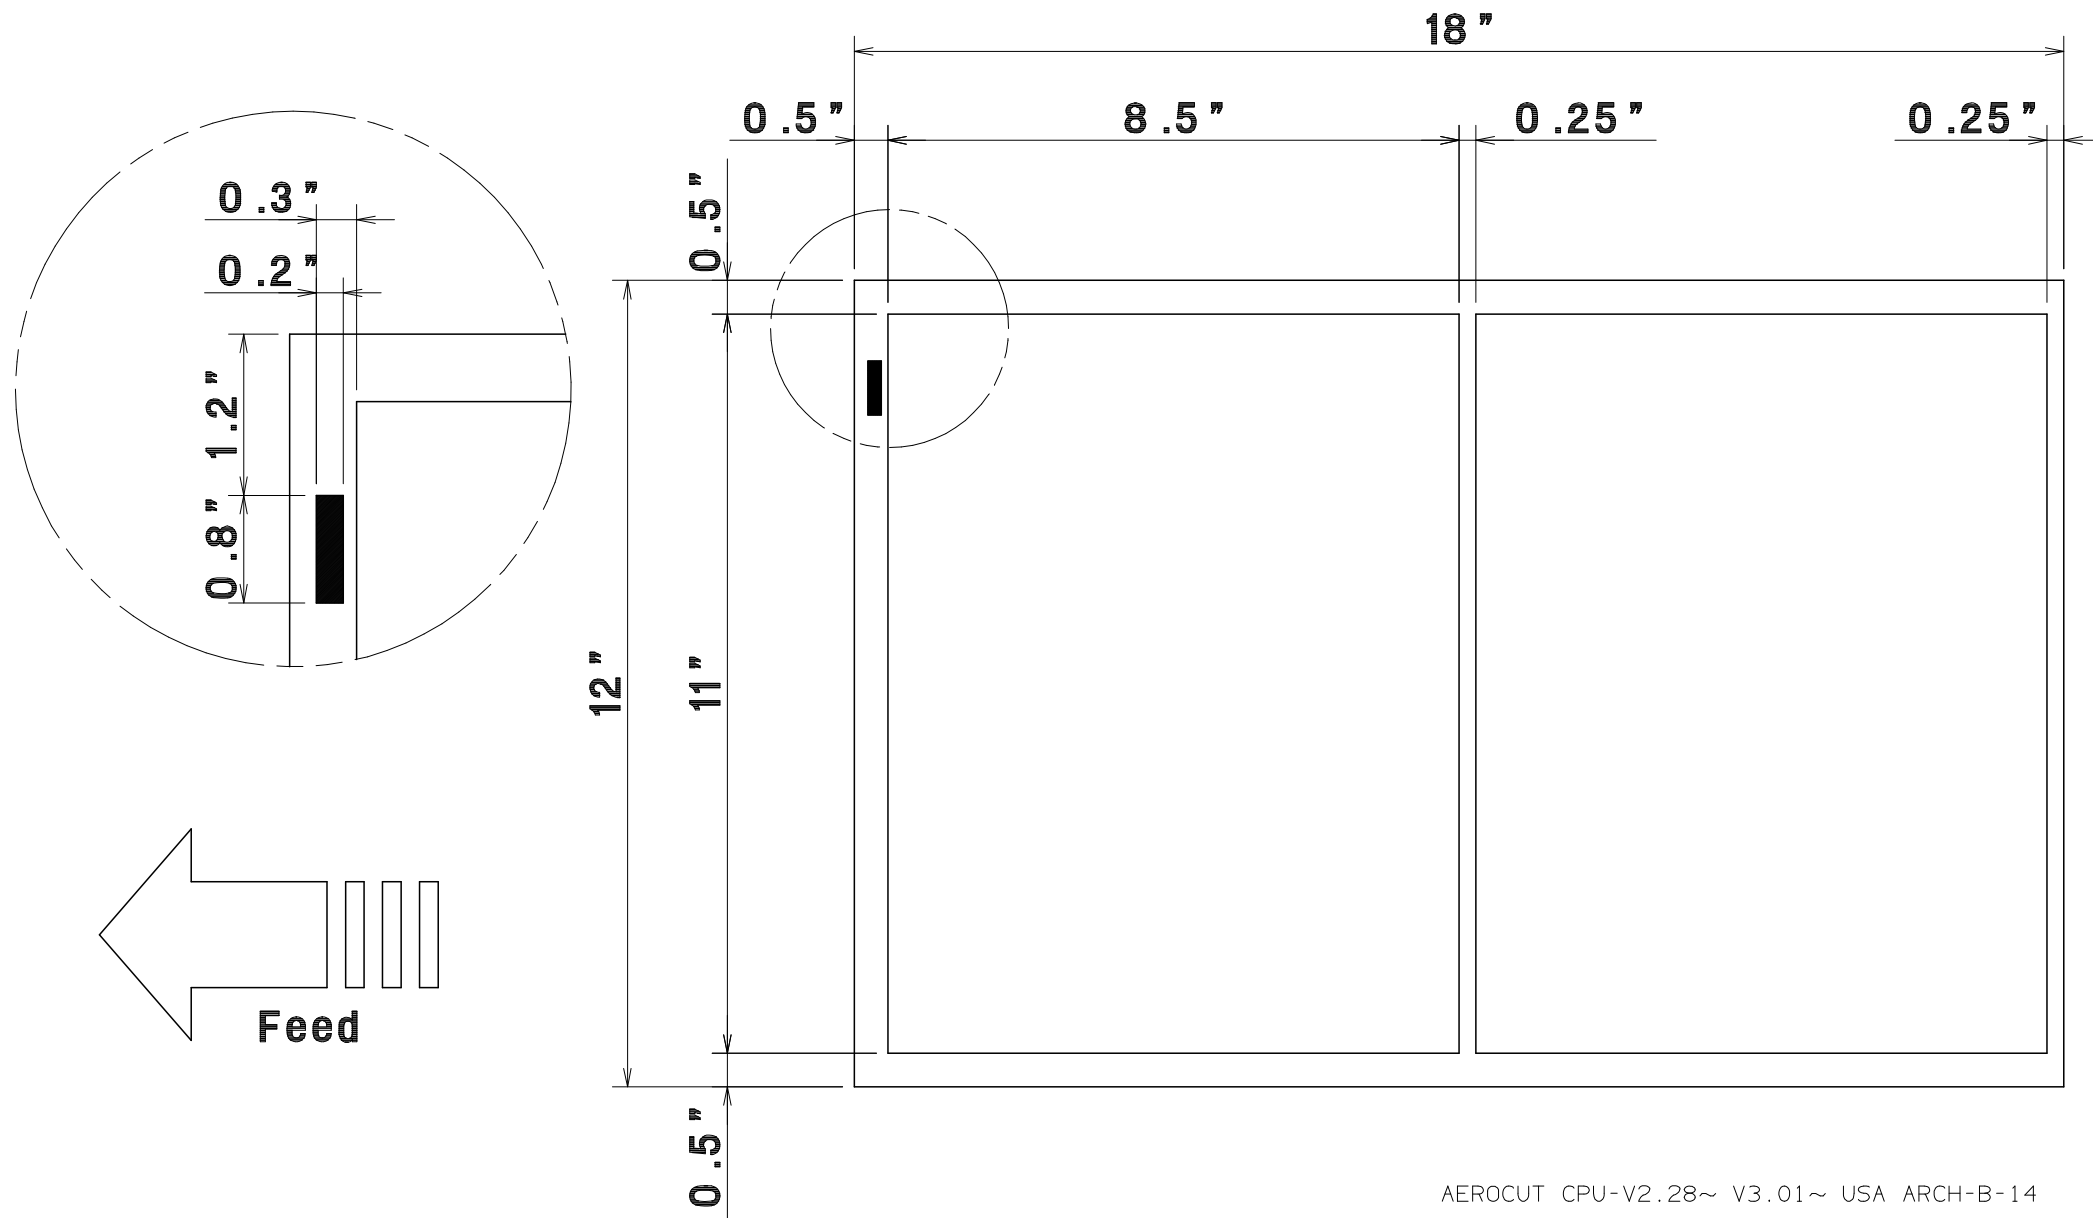

# *AeroCut* PRESET TEMPLATE

ARCH-B  
12"x18"

→ 2"x3.5"  
Single cut

# *AeroCut* PRESET TEMPLATE

ARCH-B  
12"x18"

→ 2"x3.5"  
Double cut

# *AeroCut* PRESET TEMPLATE

ARCH-B  
12"x18"

8.5"x14"  
LEGAL

# *AeroCut* PRESET TEMPLATE

ARCH-B  
12"x18"

→ 4.25"x5"

18"