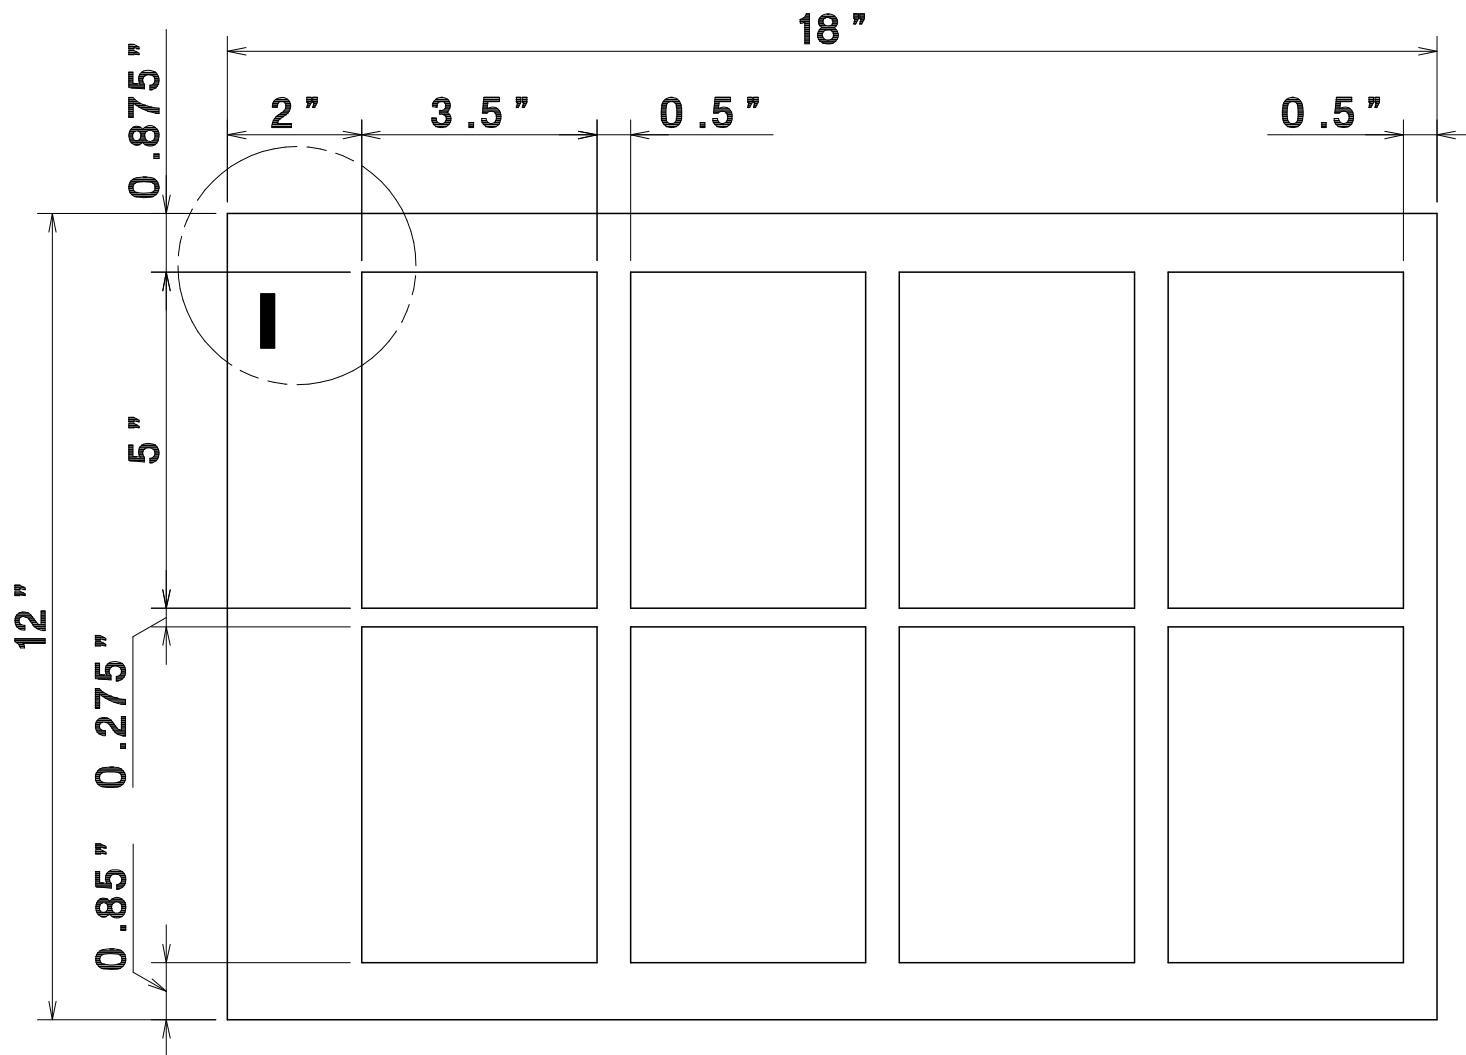

# *AeroCut* PRESET TEMPLATE

ARCH-B  
12"x18"

→ 2"x3.5"  
Single cut

# *AeroCut* PRESET TEMPLATE

ARCH-B  
12"x18"

→ 2"x3.5"  
Double cut

# *AeroCut* PRESET TEMPLATE

ARCH-B  
12"x18"

→ 3.5"x4"  
Center crease

## PRESET TEMPLATE

ARCH-B  
12"x18"

→ 3.5"x5"