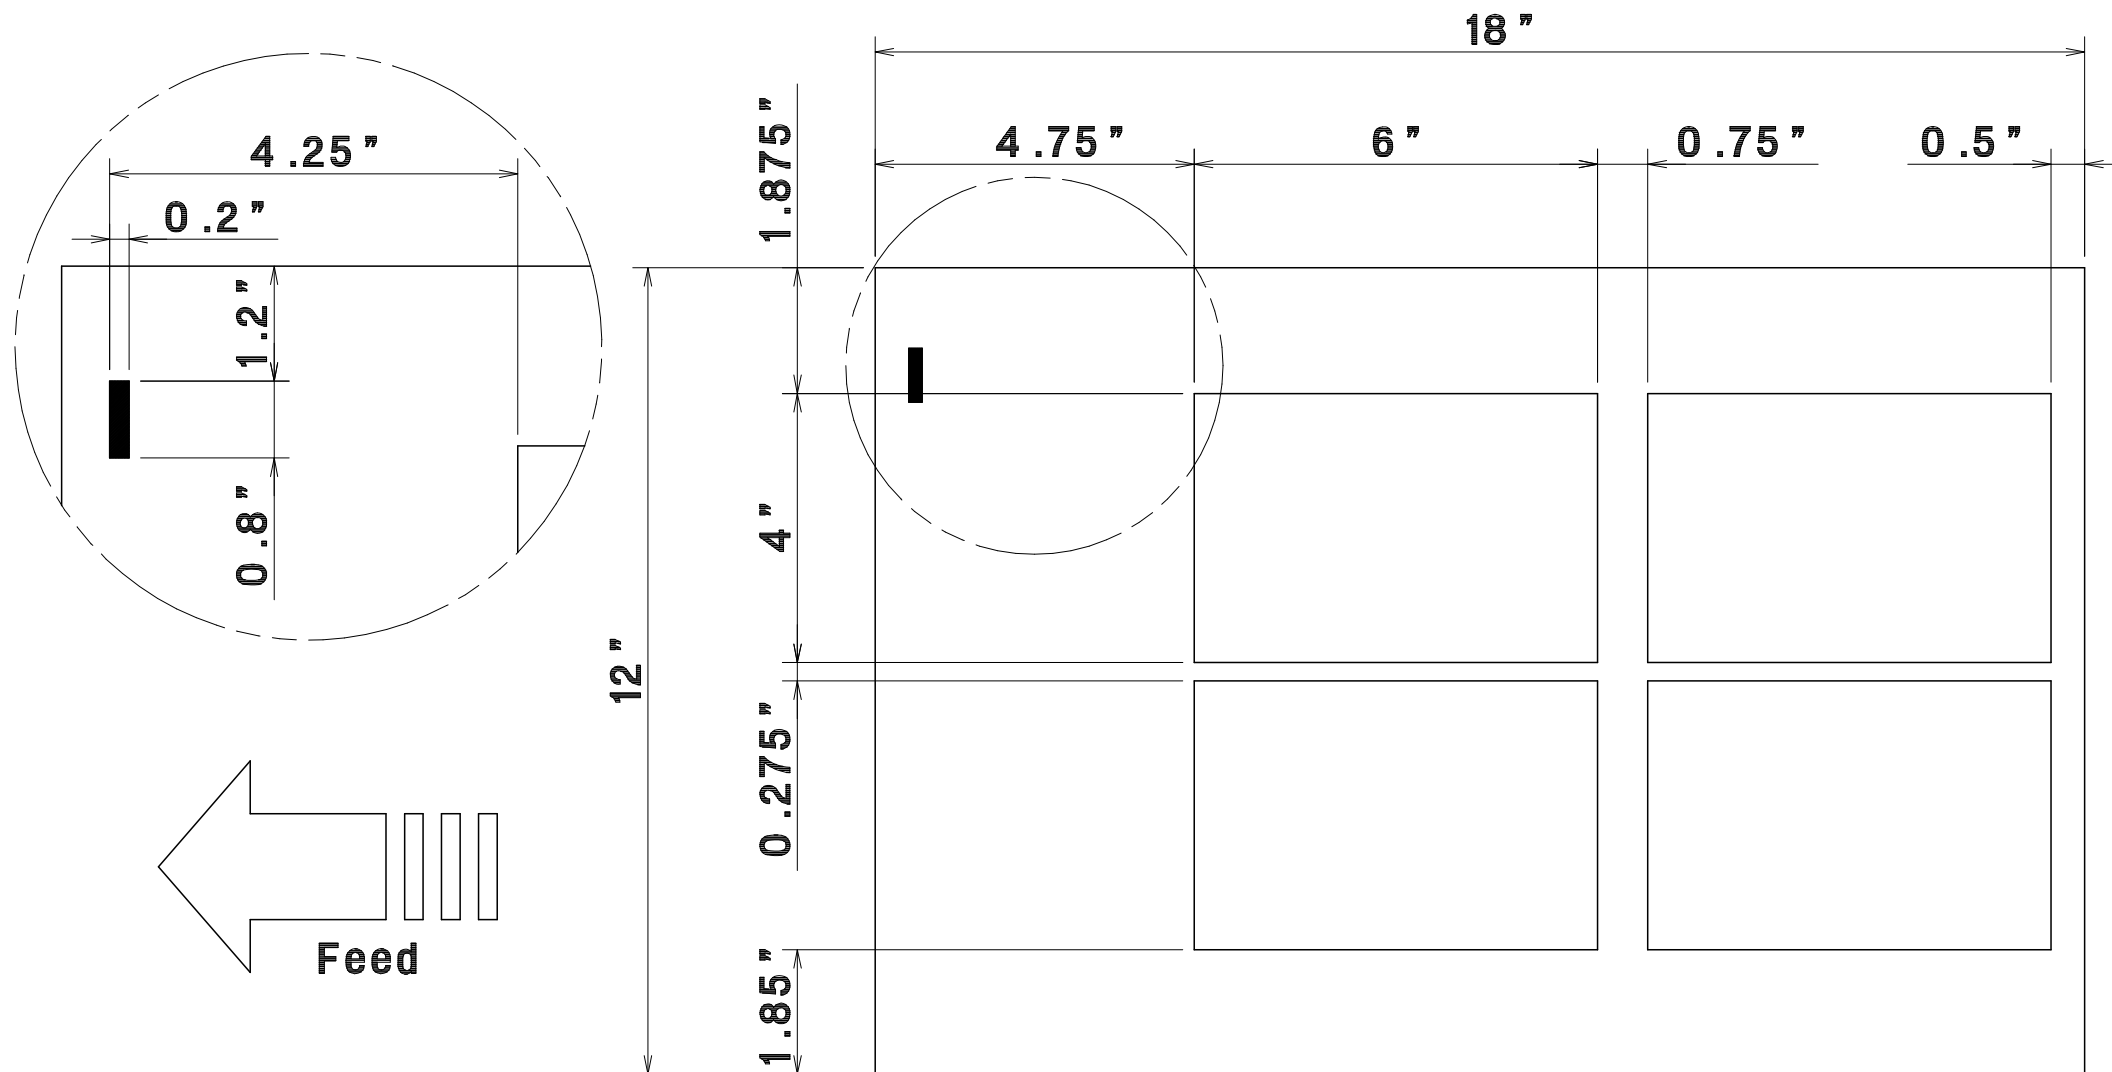

AeroCut PRESET TEMPLATE

ARCH-B
12"x18"

→ 4"x6"
POST CARD