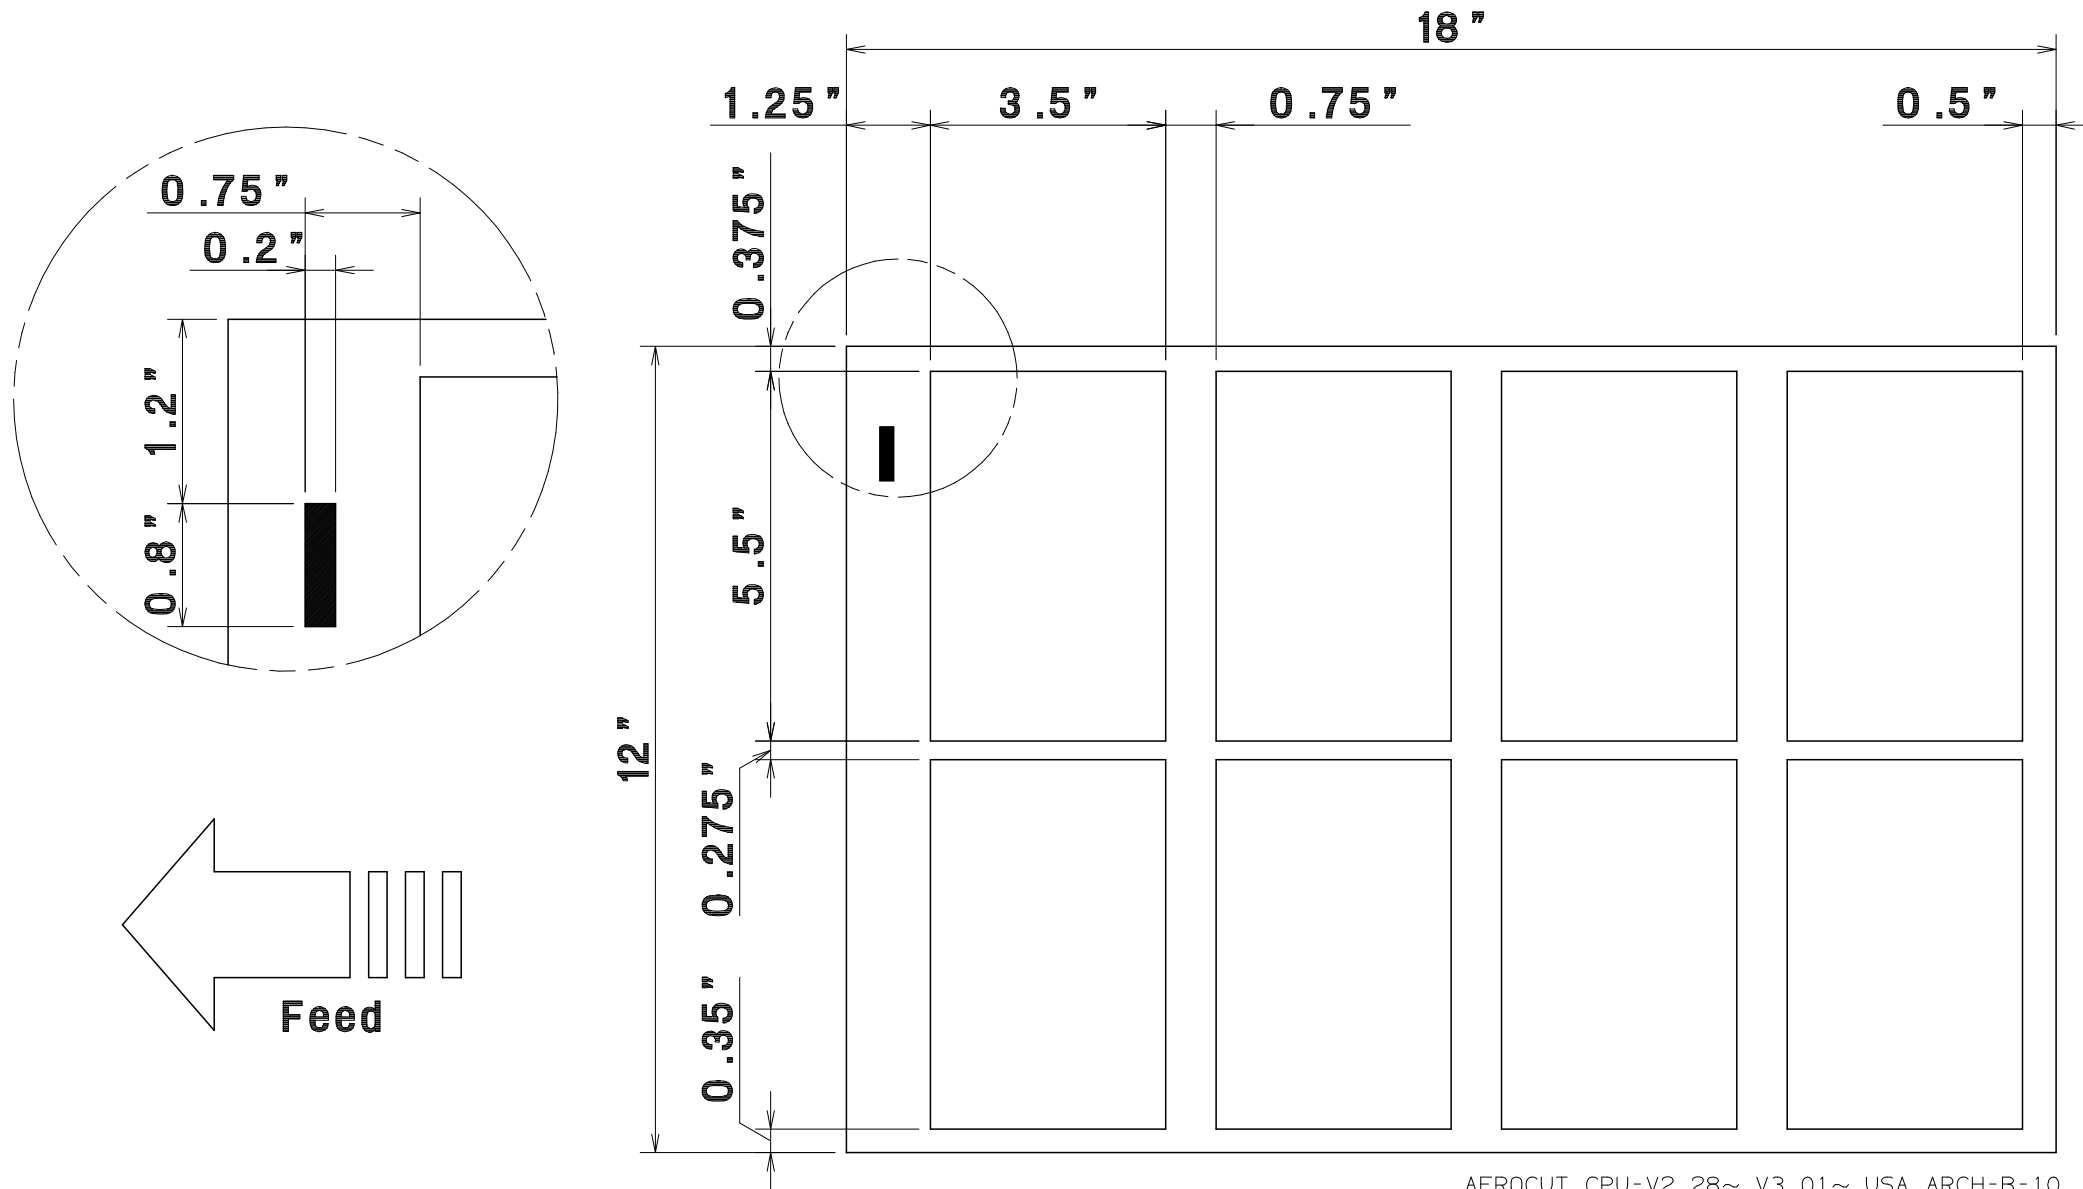

AeroCut

PRESET TEMPLATE

ARCH-B
12"x18"

→ 3.5"x5.5"
POST CARD