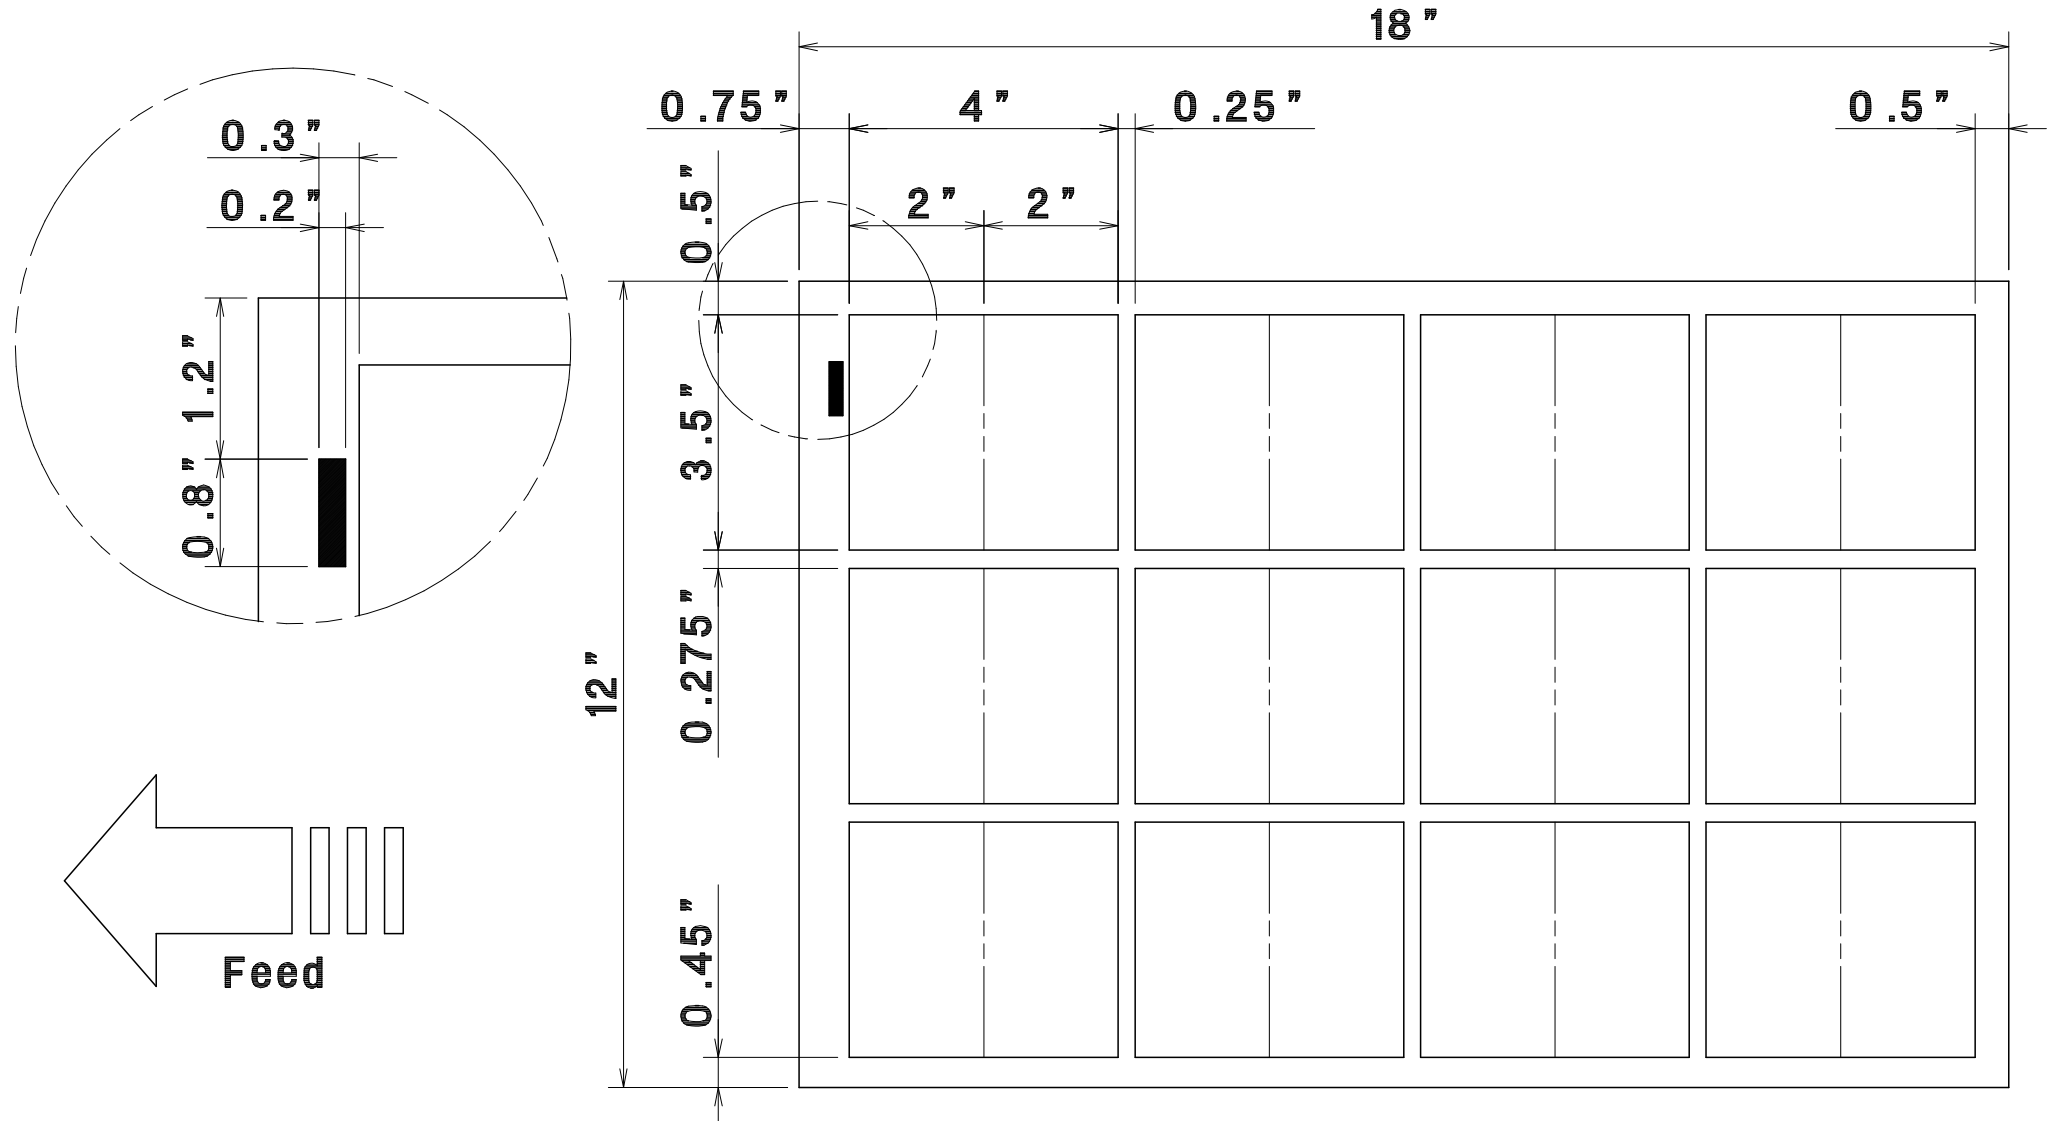

# *AeroCut* PRESET TEMPLATE

ARCH-B  
12"x18"

→ 2"x3.5"  
Single cut

# *AeroCut* PRESET TEMPLATE

ARCH-B  
12"x18"

→ 2"x3.5"  
Double cut

# *AeroCut* PRESET TEMPLATE

ARCH-B  
12"x18"

→ 3.5"x4"  
Center crease