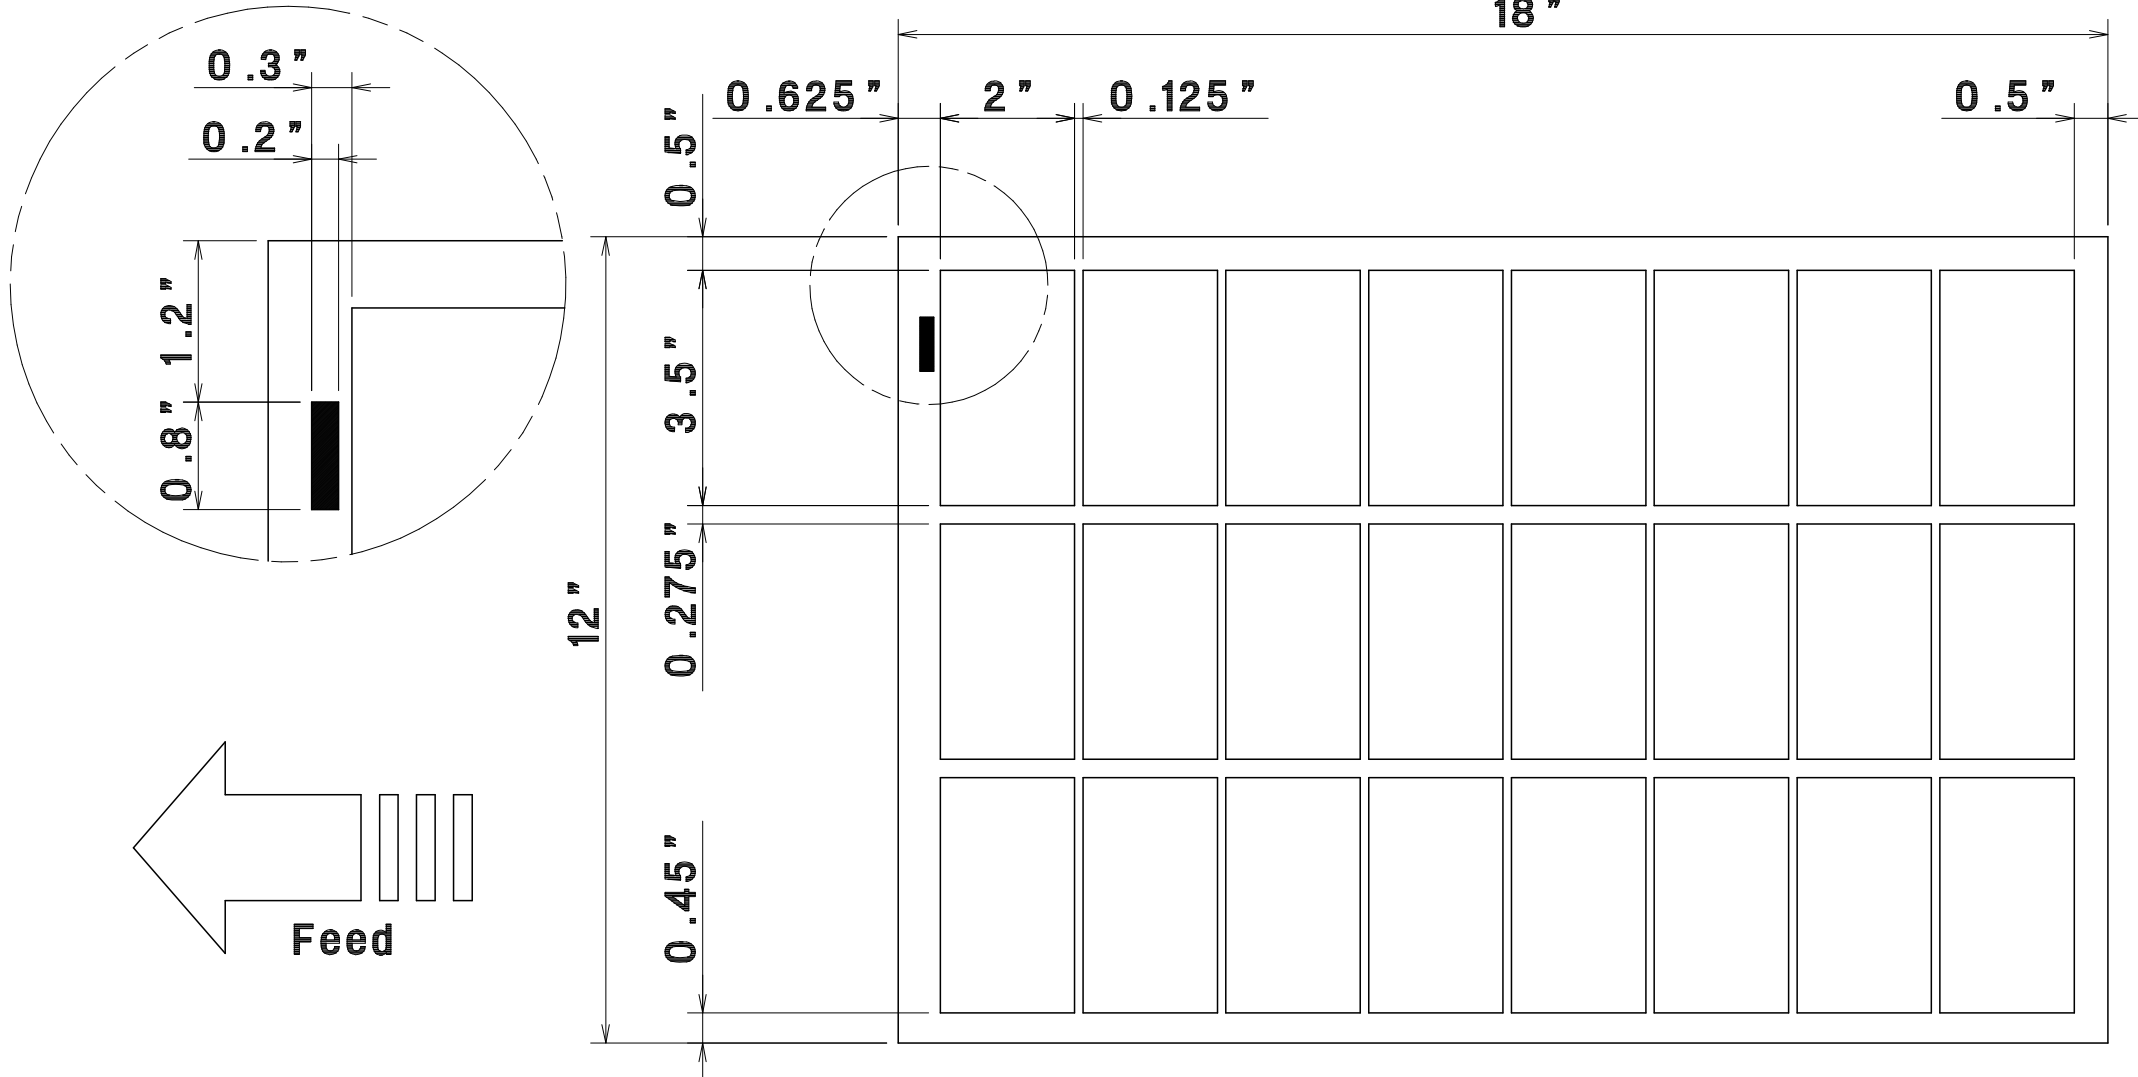

# *AeroCut* PRESET TEMPLATE

ARCH-B  
12"x18"

→ 2"x3.5"  
Single cut

# *AeroCut* PRESET TEMPLATE

ARCH-B  
12"x18"

→ 2"x3.5"  
Double cut