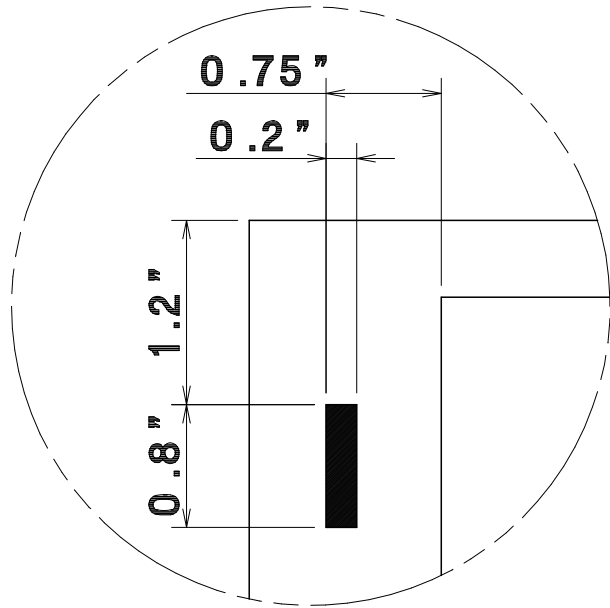

LETTER
11"x8.5"

2"x3.5"
Single cut

AeroCut PRESET TEMPLATE

LETTER → 2"x3.5"
11"x8.5" → Double cut

AeroCut PRESET TEMPLATE

LETTER
11"x8.5"

→ 3.5"x4"
Center crease

AeroCut PRESET TEMPLATE

LETTER
11"x8.5" → 3.5"x5"

AeroCut PRESET TEMPLATE

LETTER
11"x8.5" → 5"x7"

AeroCut PRESET TEMPLATE

LETTER 11"x8.5" → 3"x5" POST CARD

AeroCut PRESET TEMPLATE

LETTER 11"x8.5" → 3.5"x5.5" POST CARD

AeroCut PRESET TEMPLATE

LETTER 11"x8.5" → 4"x6" POST CARD

AeroCut PRESET TEMPLATE

LETTER 11"x8.5" → 8"x10" POST CARD

AeroCut PRESET TEMPLATE

LETTER
11"x8.5" → 4.25"x5"

Feed

AeroCut PRESET TEMPLATE

LETTER 11"x8.5" → CD JACKET