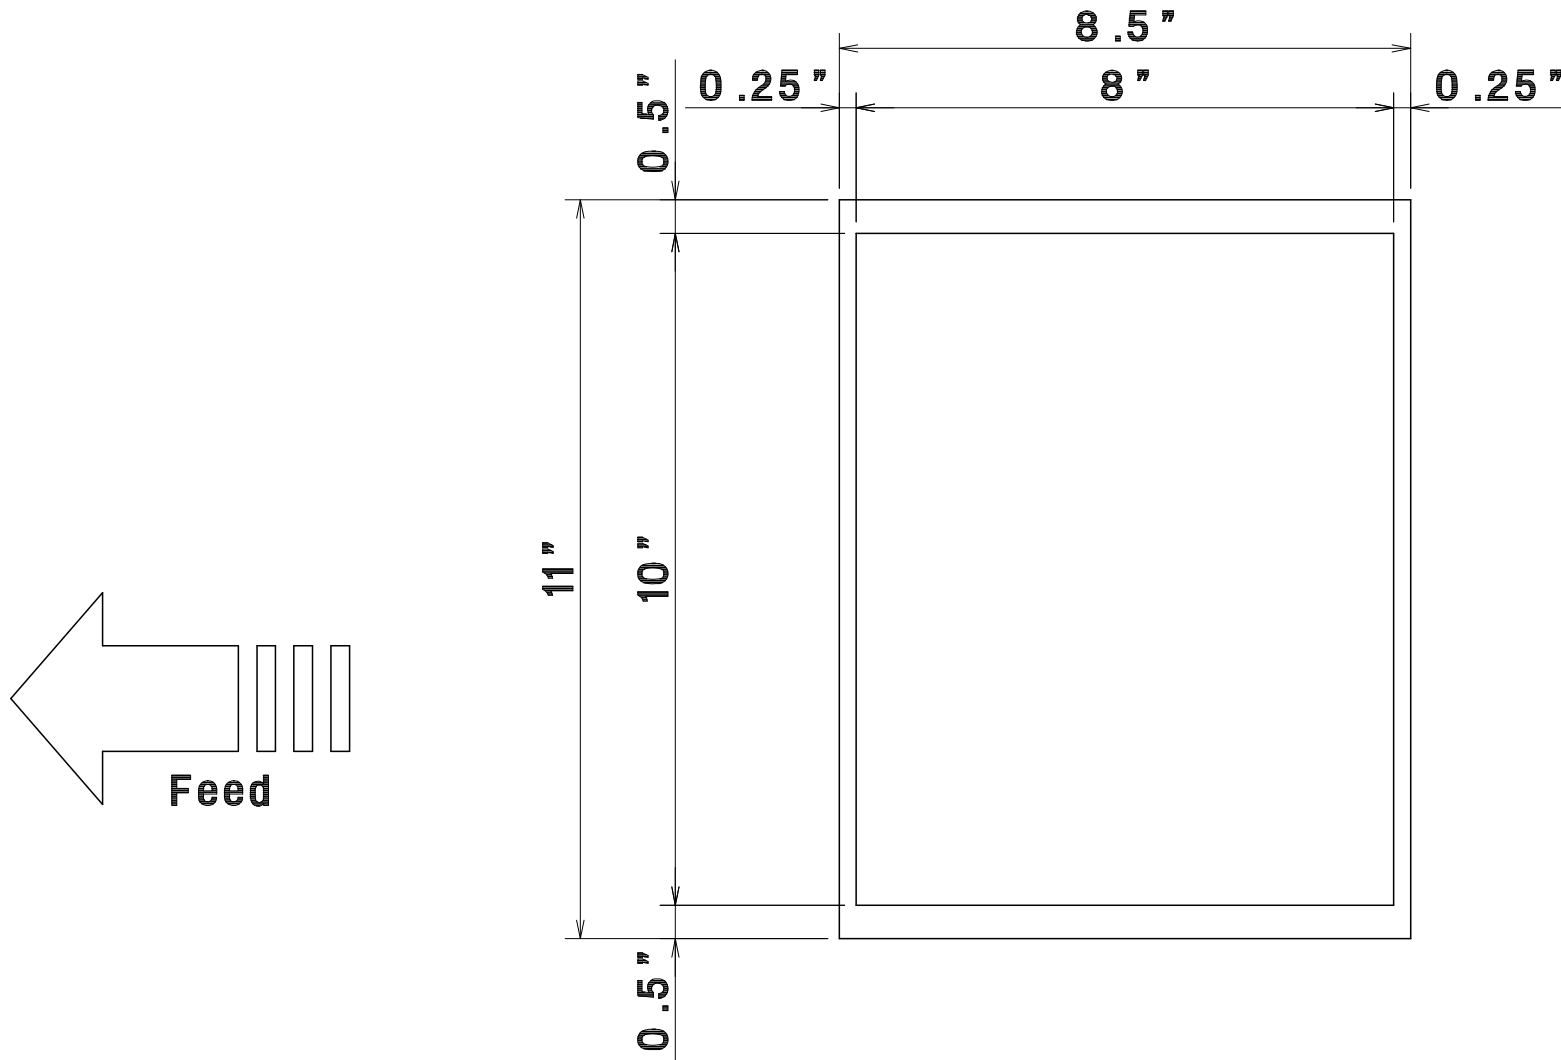

LETTER
11"x8.5"

2"x3.5"
Single cut

AeroCut PRESET TEMPLATE

LETTER → 2"x3.5"
11"x8.5" → Double cut

AeroCut PRESET TEMPLATE

LETTER
11"x8.5"

→ 3.5"x4"
Center crease

AeroCut PRESET TEMPLATE

LETTER
11"x8.5" → 3.5"x5"

AeroCut PRESET TEMPLATE

LETTER
11"x8.5" → 5"x7"

AeroCut PRESET TEMPLATE

LETTER 11"x8.5" → 3"x5" POST CARD

AeroCut PRESET TEMPLATE

LETTER 11"x8.5" → 3.5"x5.5" POST CARD

AeroCut PRESET TEMPLATE

LETTER 11"x8.5" → 4"x6" POST CARD

AeroCut PRESET TEMPLATE

LETTER 11"x8.5" → 8"x10" POST CARD

AeroCut PRESET TEMPLATE

LETTER
11"x8.5" → 4.25"x5"

Feed

AeroCut PRESET TEMPLATE

LETTER 11"x8.5" → CD JACKET