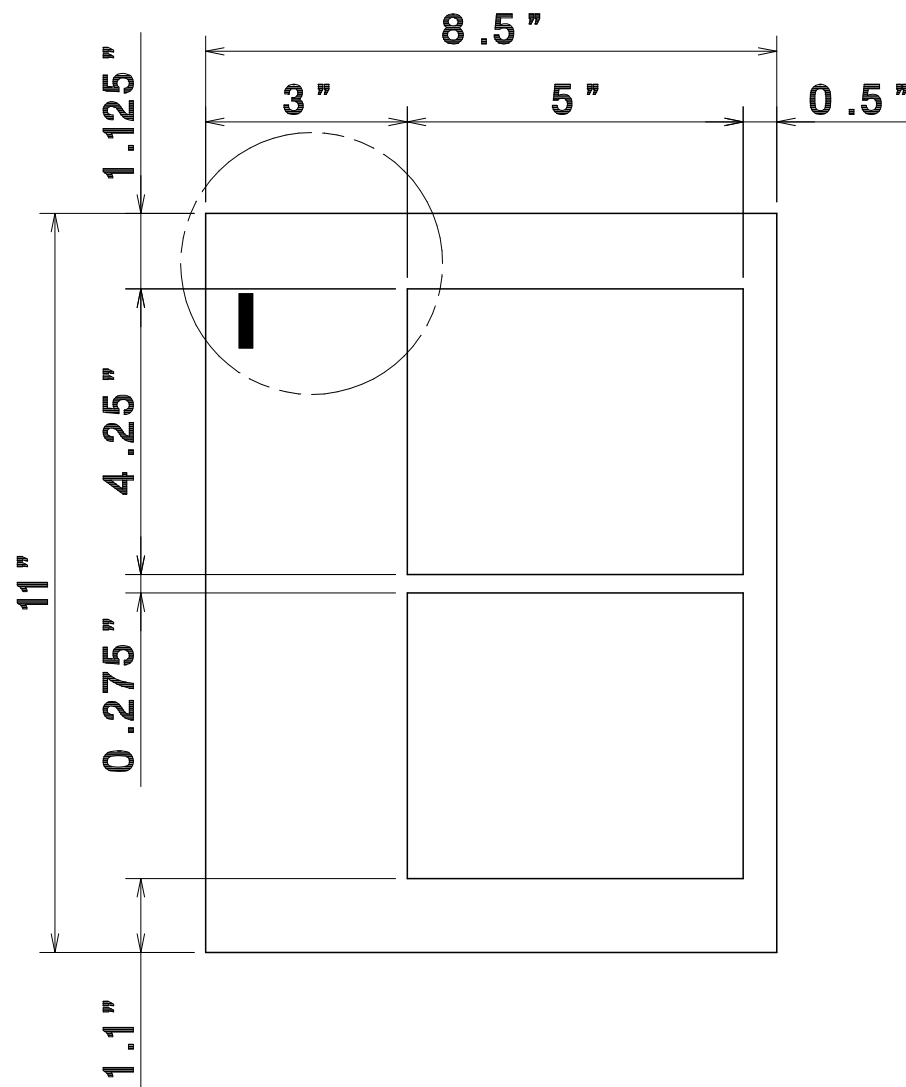

LETTER
11"x8.5"

2"x3.5"
Single cut

AeroCut PRESET TEMPLATE

LETTER → 2"x3.5"
11"x8.5" → Double cut

AeroCut PRESET TEMPLATE

LETTER
11"x8.5"

→ 3.5"x4"
Center crease

AeroCut PRESET TEMPLATE

LETTER
11"x8.5" → 3.5"x5"

AeroCut PRESET TEMPLATE

LETTER
11"x8.5" → 5"x7"

AeroCut PRESET TEMPLATE

LETTER 11"x8.5" → 3"x5" POST CARD

AeroCut PRESET TEMPLATE

LETTER 11"x8.5" → 3.5"x5.5" POST CARD

AeroCut PRESET TEMPLATE

LETTER 11"x8.5" → 4"x6" POST CARD

AeroCut PRESET TEMPLATE

LETTER 11"x8.5" → 8"x10" POST CARD

AeroCut PRESET TEMPLATE

LETTER
11"x8.5" → 4.25"x5"

Feed

AeroCut PRESET TEMPLATE

LETTER 11"x8.5" → CD JACKET