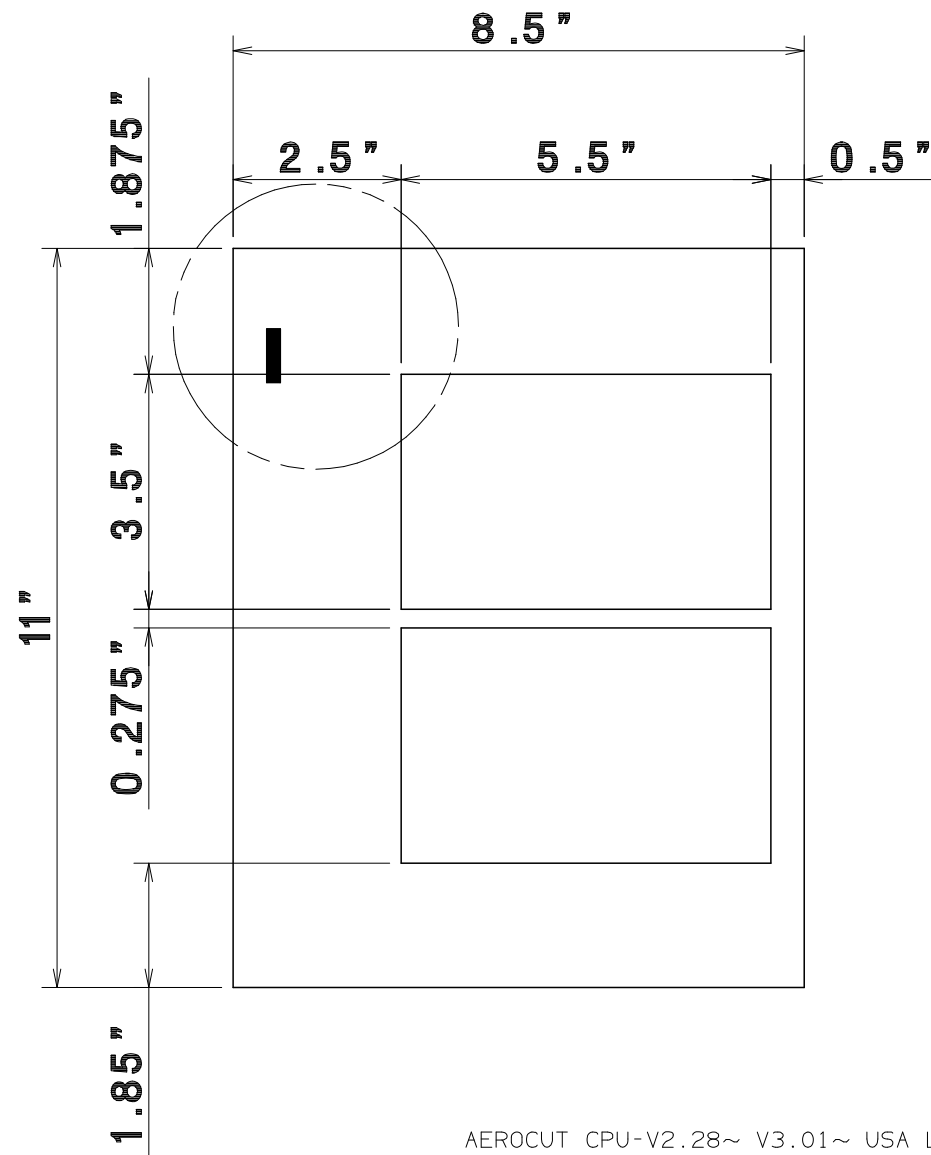

LETTER
11"x8.5"

2"x3.5"
Single cut

AeroCut PRESET TEMPLATE

LETTER → 2"x3.5"
11"x8.5" → Double cut

AeroCut PRESET TEMPLATE

LETTER
11"x8.5"

→ 3.5"x4"
Center crease

AeroCut PRESET TEMPLATE

LETTER
11"x8.5" → 3.5"x5"

AeroCut PRESET TEMPLATE

LETTER
11"x8.5" → 5"x7"

AeroCut PRESET TEMPLATE

LETTER 11"x8.5" → 3"x5" POST CARD

AeroCut PRESET TEMPLATE

LETTER 11"x8.5" → 3.5"x5.5" POST CARD

AeroCut PRESET TEMPLATE

LETTER 11"x8.5" → 4"x6" POST CARD

AeroCut PRESET TEMPLATE

LETTER 11"x8.5" → 8"x10" POST CARD

AeroCut PRESET TEMPLATE

LETTER
11"x8.5" → 4.25"x5"

Feed

AeroCut PRESET TEMPLATE

LETTER 11"x8.5" → CD JACKET