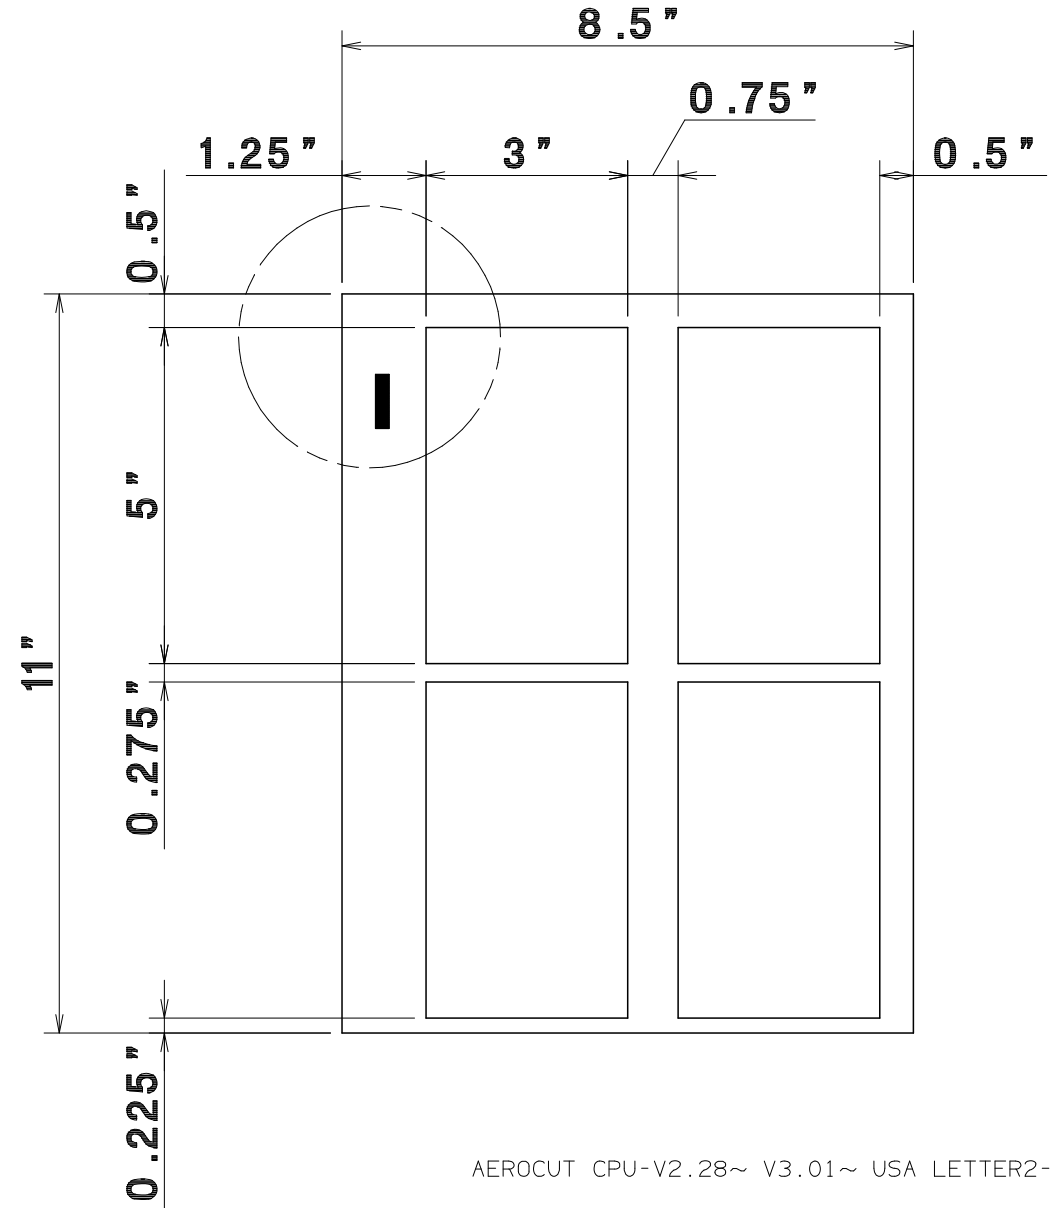

LETTER
11"x8.5"

2"x3.5"
Single cut

AeroCut PRESET TEMPLATE

LETTER → 2"x3.5"
11"x8.5" → Double cut

AeroCut PRESET TEMPLATE

LETTER
11"x8.5"

→ 3.5"x4"
Center crease

AeroCut PRESET TEMPLATE

LETTER
11"x8.5" → 3.5"x5"

AeroCut PRESET TEMPLATE

LETTER
11"x8.5" → 5"x7"

AeroCut PRESET TEMPLATE

LETTER 11"x8.5" → 3"x5" POST CARD

AeroCut PRESET TEMPLATE

LETTER 11"x8.5" → 3.5"x5.5" POST CARD

AeroCut PRESET TEMPLATE

LETTER 11"x8.5" → 4"x6" POST CARD

AeroCut PRESET TEMPLATE

LETTER 11"x8.5" → 8"x10" POST CARD

AeroCut PRESET TEMPLATE

LETTER
11"x8.5" → 4.25"x5"

Feed

AeroCut PRESET TEMPLATE

LETTER 11"x8.5" → CD JACKET