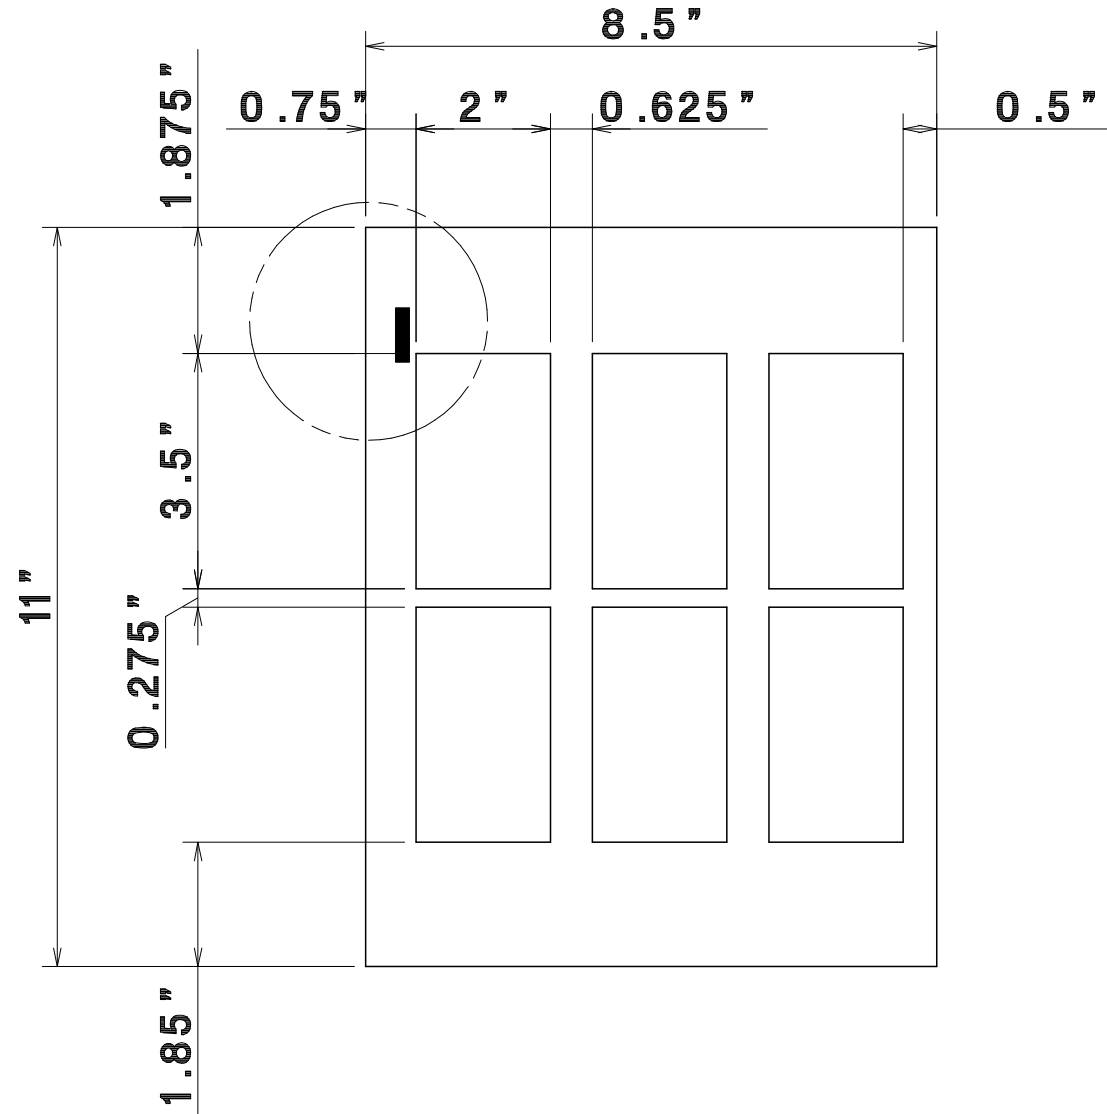

LETTER
11"x8.5"

2"x3.5"
Single cut

AeroCut PRESET TEMPLATE

LETTER → 2"x3.5"
11"x8.5" → Double cut

AeroCut PRESET TEMPLATE

LETTER
11"x8.5"

→ 3.5"x4"
Center crease

AeroCut PRESET TEMPLATE

LETTER
11"x8.5" → 3.5"x5"

AeroCut PRESET TEMPLATE

LETTER
11"x8.5" → 5"x7"

AeroCut PRESET TEMPLATE

LETTER 11"x8.5" → 3"x5" POST CARD

AeroCut PRESET TEMPLATE

LETTER 11"x8.5" → 3.5"x5.5" POST CARD

AeroCut PRESET TEMPLATE

LETTER 11"x8.5" → 4"x6" POST CARD

AeroCut PRESET TEMPLATE

LETTER 11"x8.5" → 8"x10" POST CARD

AeroCut PRESET TEMPLATE

LETTER
11"x8.5" → 4.25"x5"

Feed

AeroCut PRESET TEMPLATE

LETTER 11"x8.5" → CD JACKET