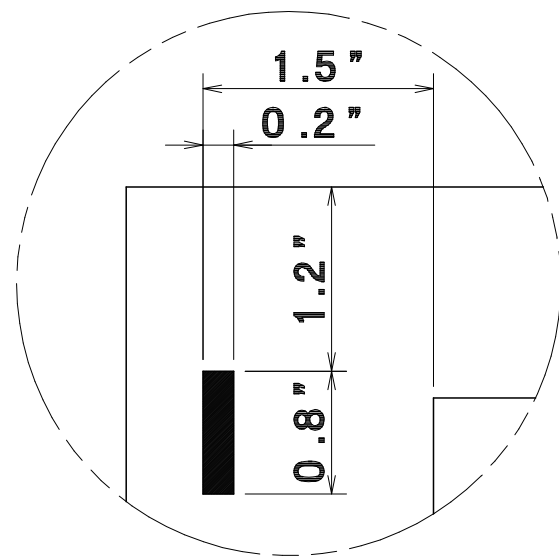

LETTER
11"x8.5"

2"x3.5"
Single cut

AeroCut PRESET TEMPLATE

LETTER → 2"x3.5"
11"x8.5" → Double cut

AeroCut PRESET TEMPLATE

LETTER
11"x8.5"

→ 3.5"x4"
Center crease

AeroCut PRESET TEMPLATE

LETTER
11"x8.5" → 3.5"x5"

AeroCut PRESET TEMPLATE

LETTER
11"x8.5" → 5"x7"

AeroCut PRESET TEMPLATE

LETTER 11"x8.5" → 3"x5" POST CARD

AeroCut PRESET TEMPLATE

LETTER 11"x8.5" → 3.5"x5.5" POST CARD

AeroCut PRESET TEMPLATE

LETTER 11"x8.5" → 4"x6" POST CARD

AeroCut PRESET TEMPLATE

LETTER 11"x8.5" → 8"x10" POST CARD

AeroCut PRESET TEMPLATE

LETTER
11"x8.5" → 4.25"x5"

Feed

AeroCut PRESET TEMPLATE

LETTER 11"x8.5" → CD JACKET