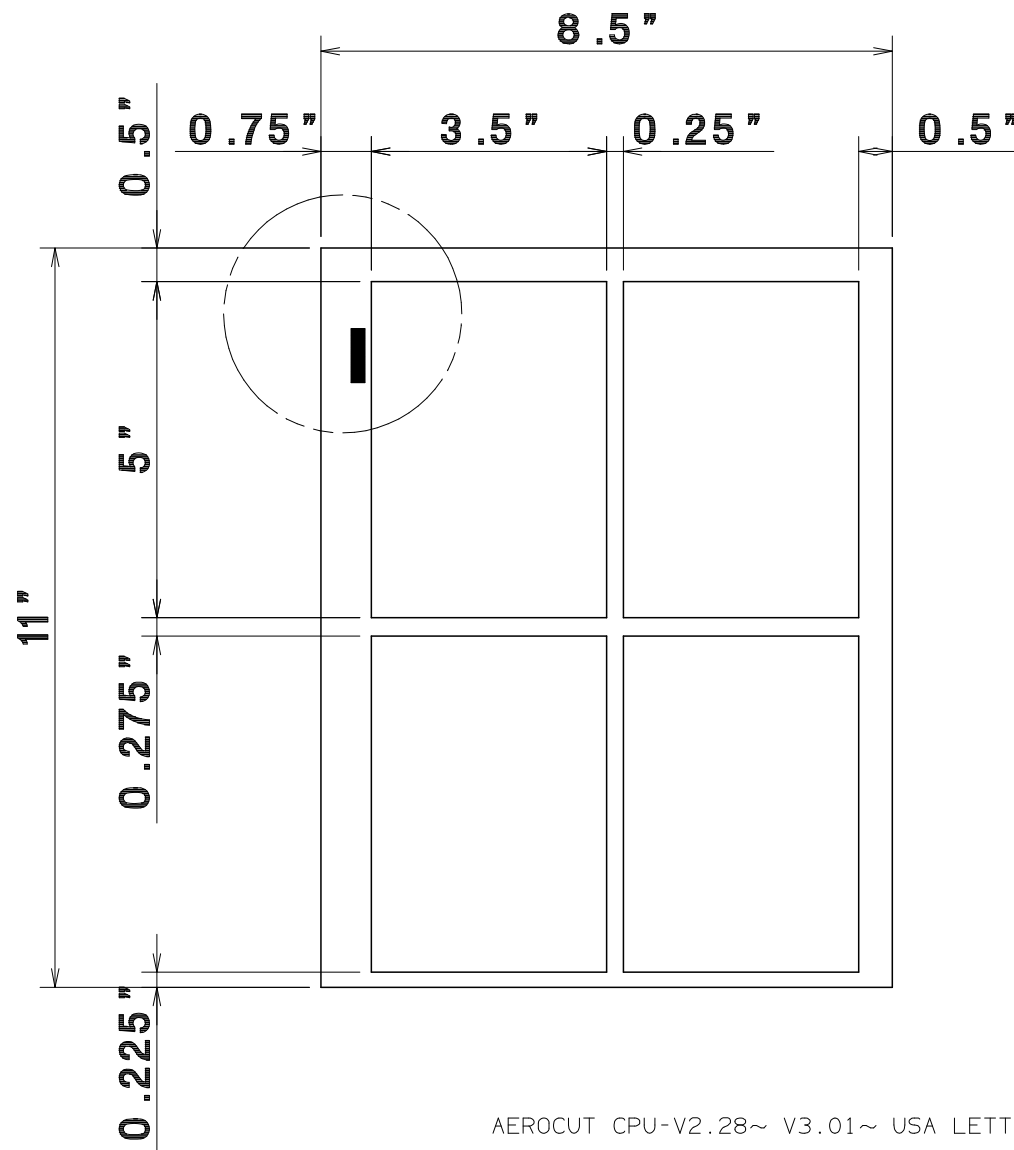

LETTER
11"x8.5"

2"x3.5"
Single cut

AeroCut PRESET TEMPLATE

LETTER → 2"x3.5"
11"x8.5" → Double cut

AeroCut PRESET TEMPLATE

LETTER
11"x8.5"

→ 3.5"x4"
Center crease

AeroCut PRESET TEMPLATE

LETTER
11"x8.5" → 3.5"x5"

AeroCut PRESET TEMPLATE

LETTER
11"x8.5" → 5"x7"

AeroCut PRESET TEMPLATE

LETTER 11"x8.5" → 3"x5" POST CARD

AeroCut PRESET TEMPLATE

LETTER 11"x8.5" → 3.5"x5.5" POST CARD

AeroCut PRESET TEMPLATE

LETTER 11"x8.5" → 4"x6" POST CARD

AeroCut PRESET TEMPLATE

LETTER 11"x8.5" → 8"x10" POST CARD

AeroCut PRESET TEMPLATE

LETTER
11"x8.5" → 4.25"x5"

Feed

AeroCut PRESET TEMPLATE

LETTER 11"x8.5" → CD JACKET