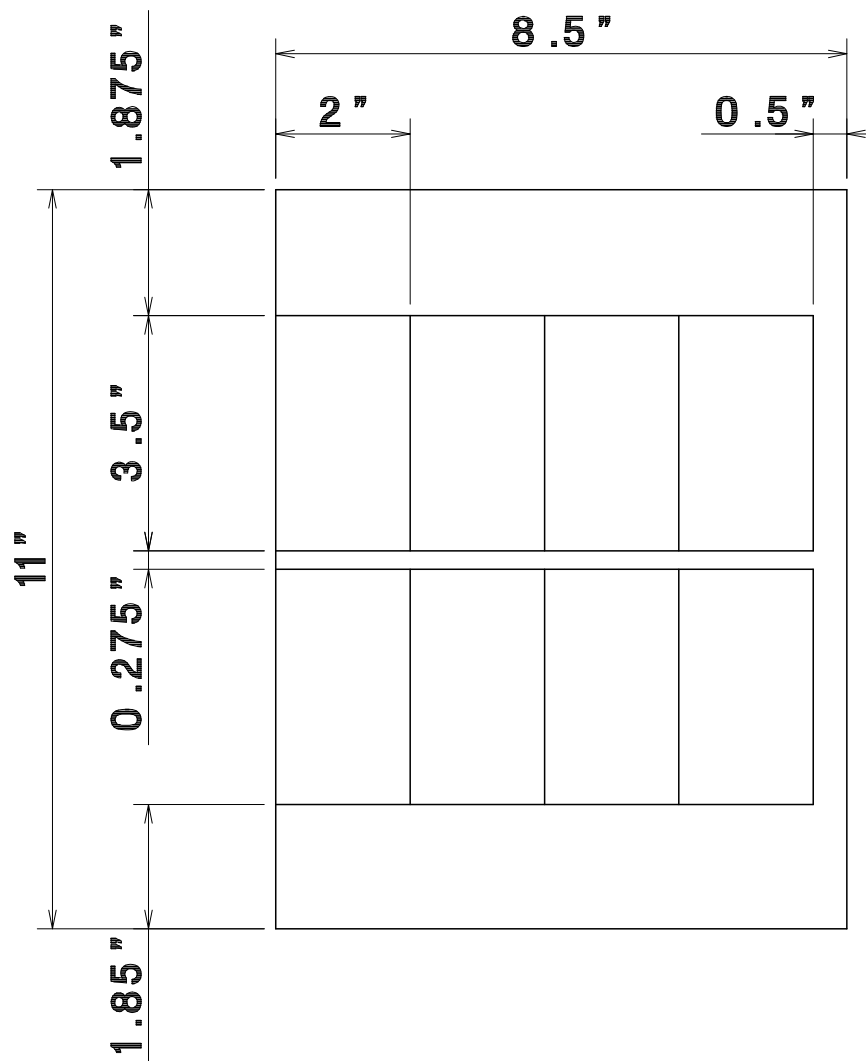

LETTER
11"x8.5"

2"x3.5"
Single cut

AeroCut PRESET TEMPLATE

LETTER → 2"x3.5"
11"x8.5" → Double cut

AeroCut PRESET TEMPLATE

LETTER
11"x8.5"

→ 3.5"x4"
Center crease

AeroCut PRESET TEMPLATE

LETTER
11"x8.5" → 3.5"x5"

AeroCut PRESET TEMPLATE

LETTER
11"x8.5" → 5"x7"

AeroCut PRESET TEMPLATE

LETTER 11"x8.5" → 3"x5" POST CARD

AeroCut PRESET TEMPLATE

LETTER 11"x8.5" → 3.5"x5.5" POST CARD

AeroCut PRESET TEMPLATE

LETTER 11"x8.5" → 4"x6" POST CARD

AeroCut PRESET TEMPLATE

LETTER 11"x8.5" → 8"x10" POST CARD

AeroCut PRESET TEMPLATE

LETTER
11"x8.5" → 4.25"x5"

Feed

AeroCut PRESET TEMPLATE

LETTER 11"x8.5" → CD JACKET