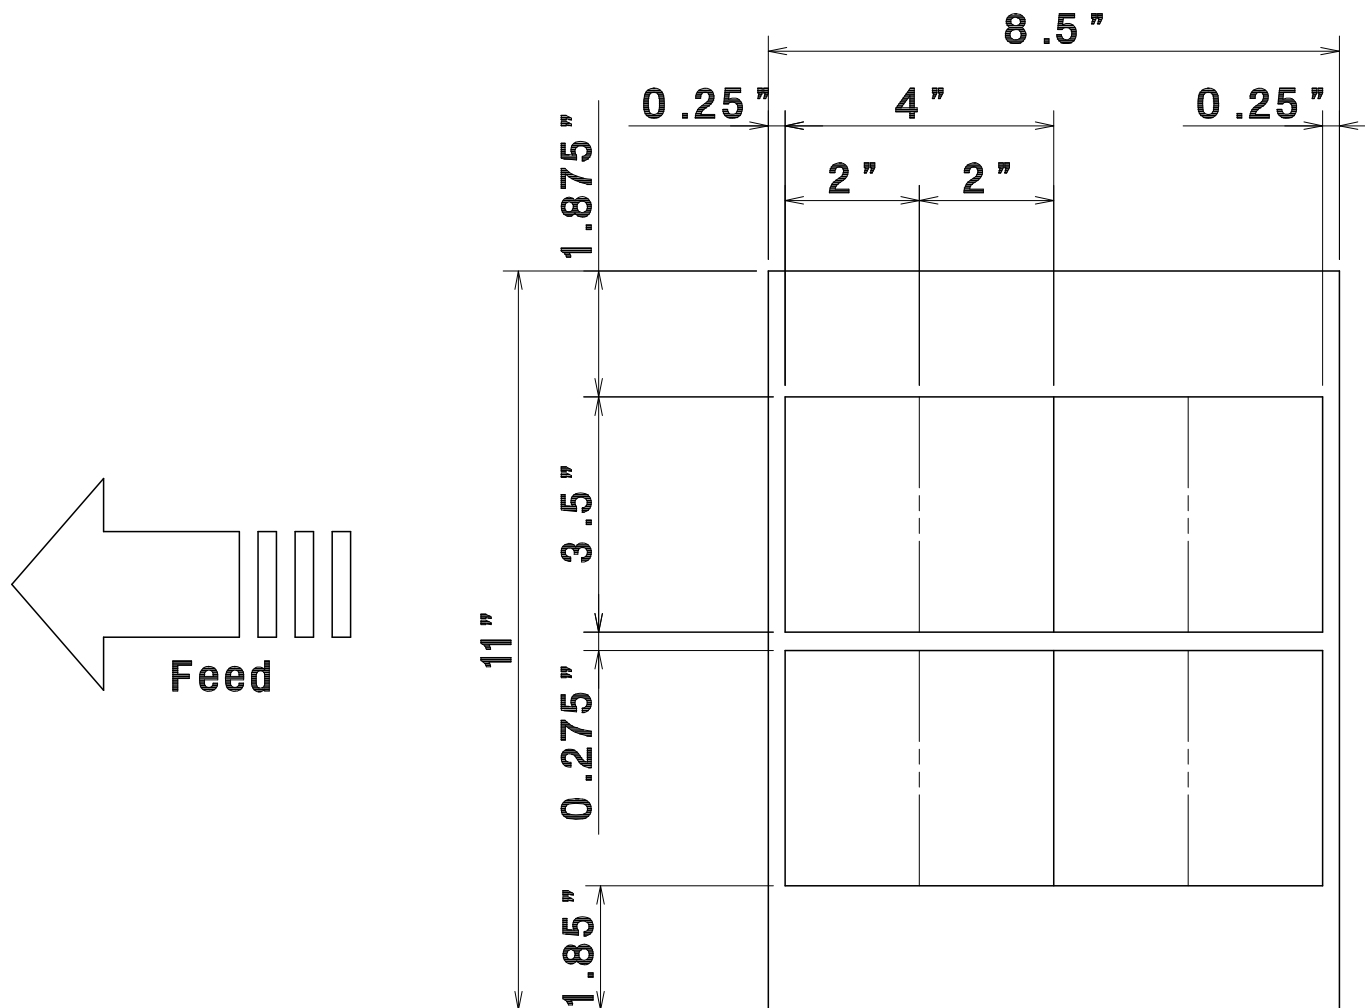

LETTER
11"x8.5"

2"x3.5"
Single cut

AeroCut PRESET TEMPLATE

LETTER → 2"x3.5"
11"x8.5" → Double cut

AeroCut PRESET TEMPLATE

LETTER
11"x8.5"

→ 3.5"x4"
Center crease

AeroCut PRESET TEMPLATE

LETTER
11"x8.5" → 3.5"x5"

AeroCut PRESET TEMPLATE

LETTER
11"x8.5" → 5"x7"

AeroCut PRESET TEMPLATE

LETTER 11"x8.5" → 3"x5" POST CARD

AeroCut PRESET TEMPLATE

LETTER 11"x8.5" → 3.5"x5.5" POST CARD

AeroCut PRESET TEMPLATE

LETTER 11"x8.5" → 4"x6" POST CARD

AeroCut PRESET TEMPLATE

LETTER 11"x8.5" → 8"x10" POST CARD

AeroCut PRESET TEMPLATE

LETTER
11"x8.5" → 4.25"x5"

Feed

AeroCut PRESET TEMPLATE

LETTER 11"x8.5" → CD JACKET