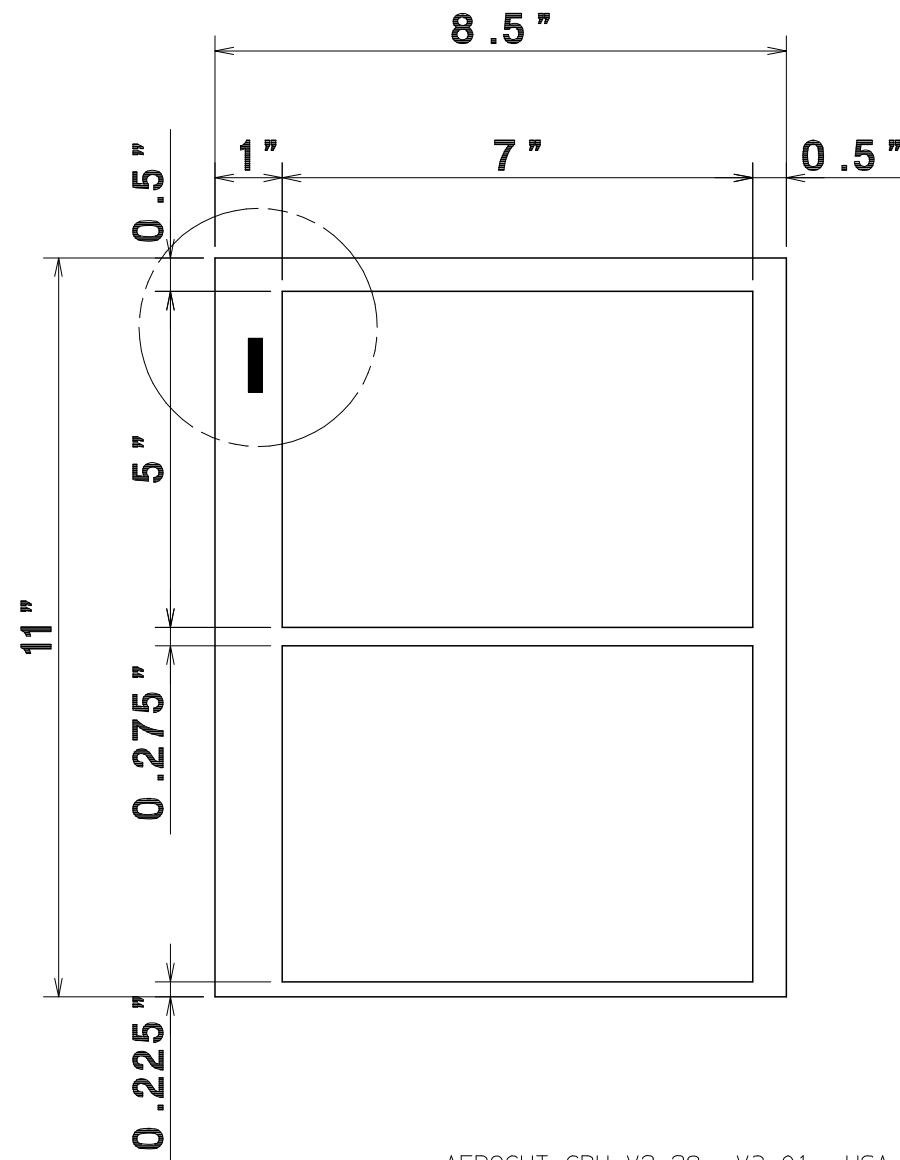

LETTER
11"x8.5"

2"x3.5"
Single cut

AeroCut PRESET TEMPLATE

LETTER → 2"x3.5"
11"x8.5" → Double cut

AeroCut PRESET TEMPLATE

LETTER
11"x8.5"

→ 3.5"x4"
Center crease

AeroCut PRESET TEMPLATE

LETTER
11"x8.5" → 3.5"x5"

AeroCut PRESET TEMPLATE

LETTER
11"x8.5" → 5"x7"

AeroCut PRESET TEMPLATE

LETTER 11"x8.5" → 3"x5" POST CARD

AeroCut PRESET TEMPLATE

LETTER 11"x8.5" → 3.5"x5.5" POST CARD

AeroCut PRESET TEMPLATE

LETTER 11"x8.5" → 4"x6" POST CARD

AeroCut PRESET TEMPLATE

LETTER 11"x8.5" → 8"x10" POST CARD

AeroCut PRESET TEMPLATE

LETTER
11"x8.5" → 4.25"x5"

Feed

AeroCut PRESET TEMPLATE

LETTER 11"x8.5" → CD JACKET