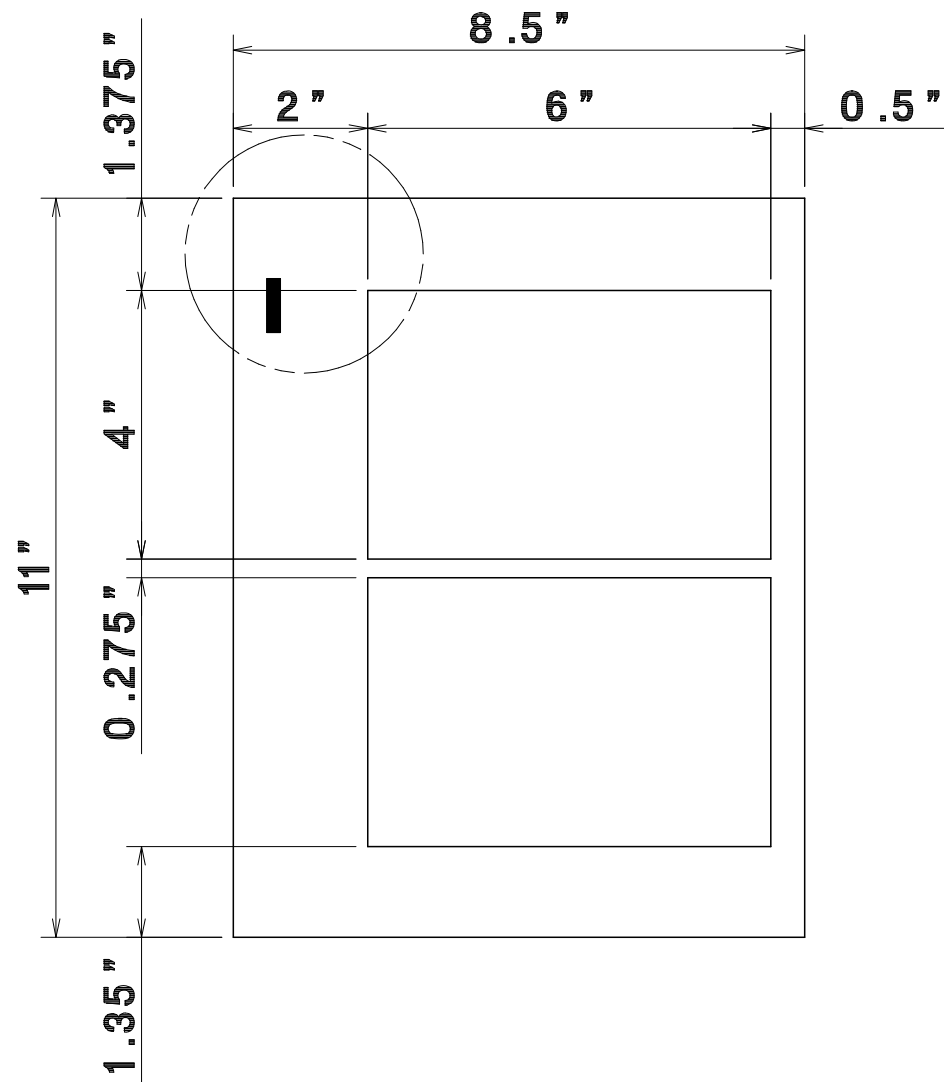

LETTER
11"x8.5"

2"x3.5"
Single cut

AeroCut PRESET TEMPLATE

LETTER → 2"x3.5"
11"x8.5" → Double cut

AeroCut PRESET TEMPLATE

LETTER
11"x8.5"

→ 3.5"x4"
Center crease

AeroCut PRESET TEMPLATE

LETTER
11"x8.5" → 3.5"x5"

AeroCut PRESET TEMPLATE

LETTER
11"x8.5" → 5"x7"

AeroCut PRESET TEMPLATE

LETTER 11"x8.5" → 3"x5" POST CARD

AeroCut PRESET TEMPLATE

LETTER 11"x8.5" → 3.5"x5.5" POST CARD

AeroCut PRESET TEMPLATE

LETTER 11"x8.5" → 4"x6" POST CARD

AeroCut PRESET TEMPLATE

LETTER 11"x8.5" → 8"x10" POST CARD

AeroCut PRESET TEMPLATE

LETTER
11"x8.5" → 4.25"x5"

Feed

AeroCut PRESET TEMPLATE

LETTER 11"x8.5" → CD JACKET