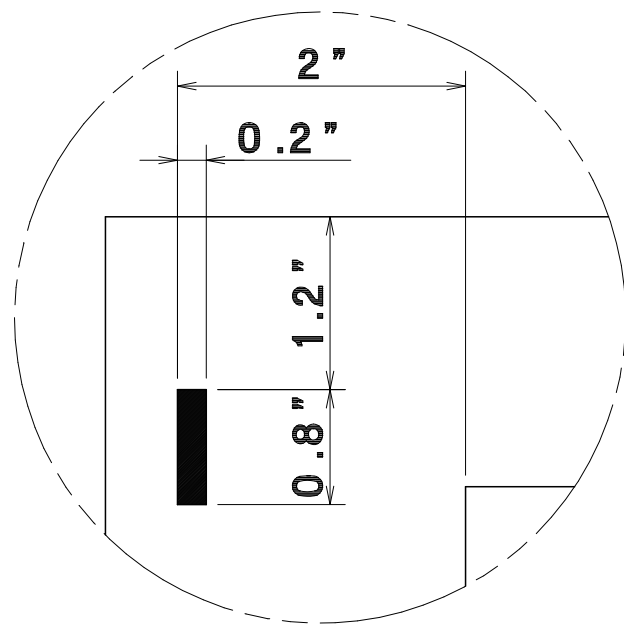

LETTER
11"x8.5"

2"x3.5"
Single cut

AeroCut PRESET TEMPLATE

LETTER → 2"x3.5"
11"x8.5" → Double cut

AeroCut PRESET TEMPLATE

LETTER
11"x8.5"

→ 3.5"x4"
Center crease

AeroCut PRESET TEMPLATE

LETTER
11"x8.5" → 3.5"x5"

AeroCut PRESET TEMPLATE

LETTER
11"x8.5" → 5"x7"

AeroCut PRESET TEMPLATE

LETTER 11"x8.5" → 3"x5" POST CARD

AeroCut PRESET TEMPLATE

LETTER 11"x8.5" → 3.5"x5.5" POST CARD

AeroCut PRESET TEMPLATE

LETTER 11"x8.5" → 4"x6" POST CARD

AeroCut PRESET TEMPLATE

LETTER 11"x8.5" → 8"x10" POST CARD

AeroCut PRESET TEMPLATE

LETTER
11"x8.5" → 4.25"x5"

Feed

AeroCut PRESET TEMPLATE

LETTER 11"x8.5" → CD JACKET