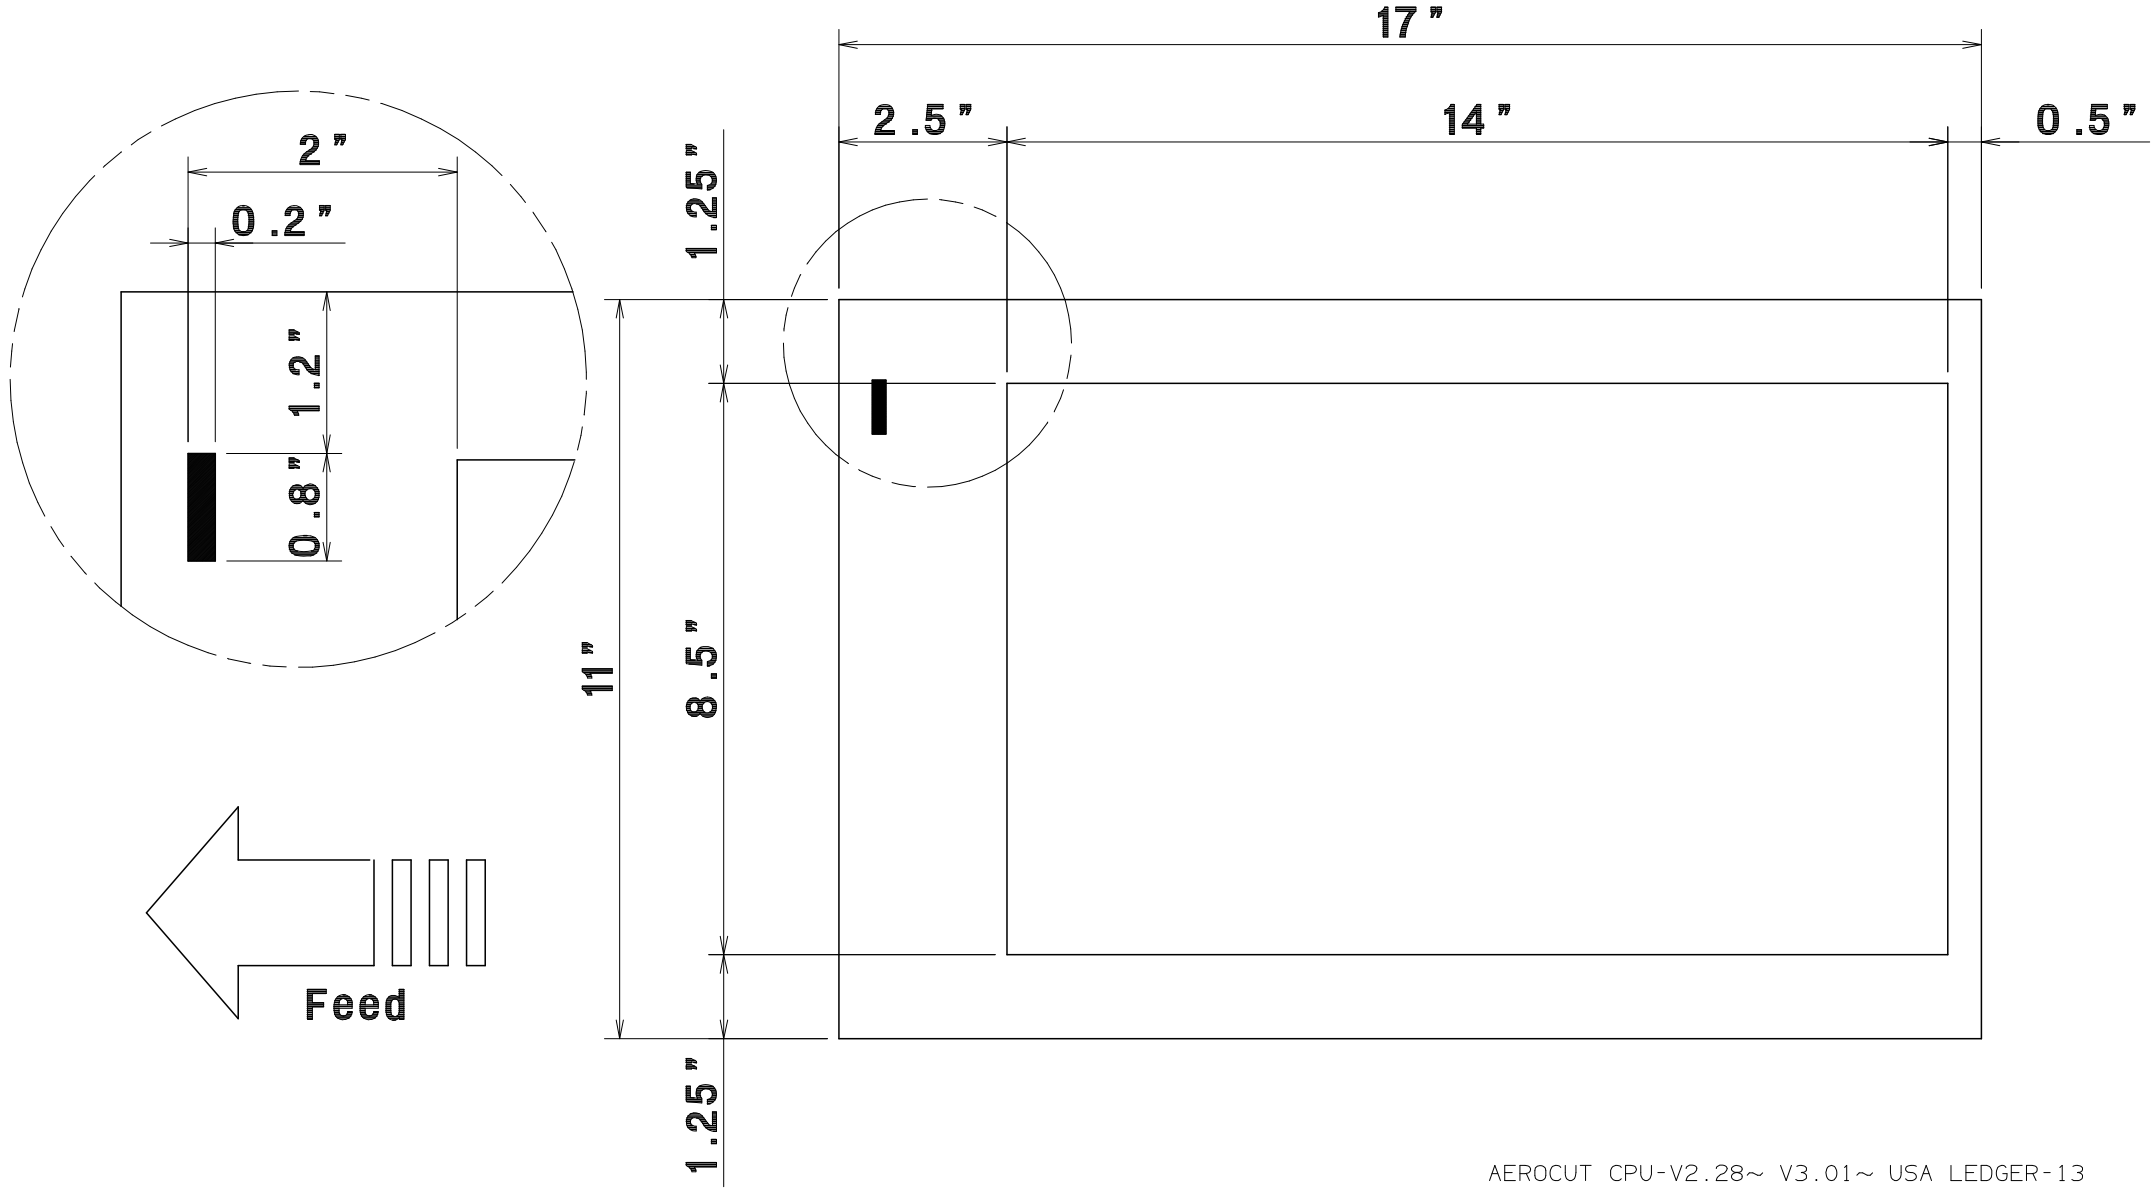

LEDGER
(TABLOID) →
11"x17"

2"x3.5"
Single cut

AeroCut

PRESET TEMPLATE

LEDGER
(TABLOID) →
11"x17"

2"x3.5"
Double cut

AeroCut

PRESET TEMPLATE

LEDGER
(TABLOID)
11"x17"

→ 3"x5"
POST CARD

AeroCut

PRESET TEMPLATE

**LEDGER
(TABLOID)
11"x17"**

**3.5"x5.5"
POST CARD**

AeroCut PRESET TEMPLATE

LEDGER (TABLOID) → 4"x6" POST CARD
11"x17"

AeroCut

PRESET TEMPLATE

**LEDGER
(TABLOID)
11"x17"**

**8"x10"
POST CARD**

AeroCut PRESET TEMPLATE

LEDGER
(TABLOID) → 8.5" x 14"
11" x 17" LEGAL

AeroCut

PRESET TEMPLATE

**LEDGER
(TABLOID) → 4.25"x5"
11"x17"**

AeroCut PRESET TEMPLATE

LEDGER
(TABLOID) → CD JACKET
11"x17"

AeroCut PRESET TEMPLATE

LEDGER
(TABLOID)
11"x17"

→ CD JCKET
(CREASE)