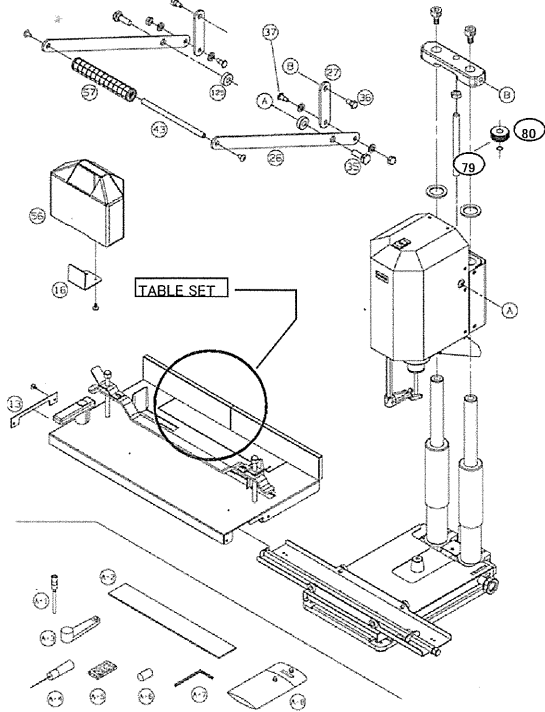

VS55

共通

~0706001

0710001 ~