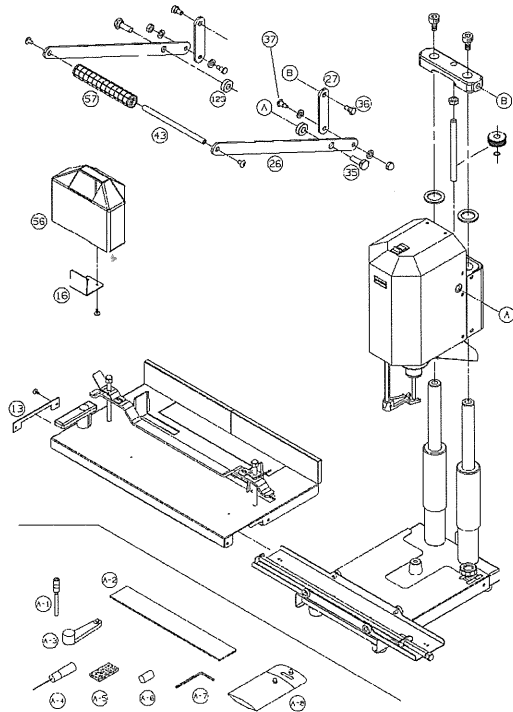

VS55

共通

~0706001

0710001 ~