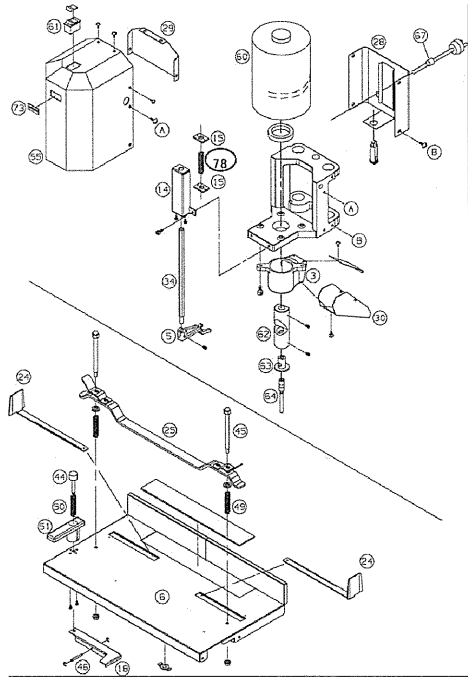

VS55

共通

~0706001

0710001 ~