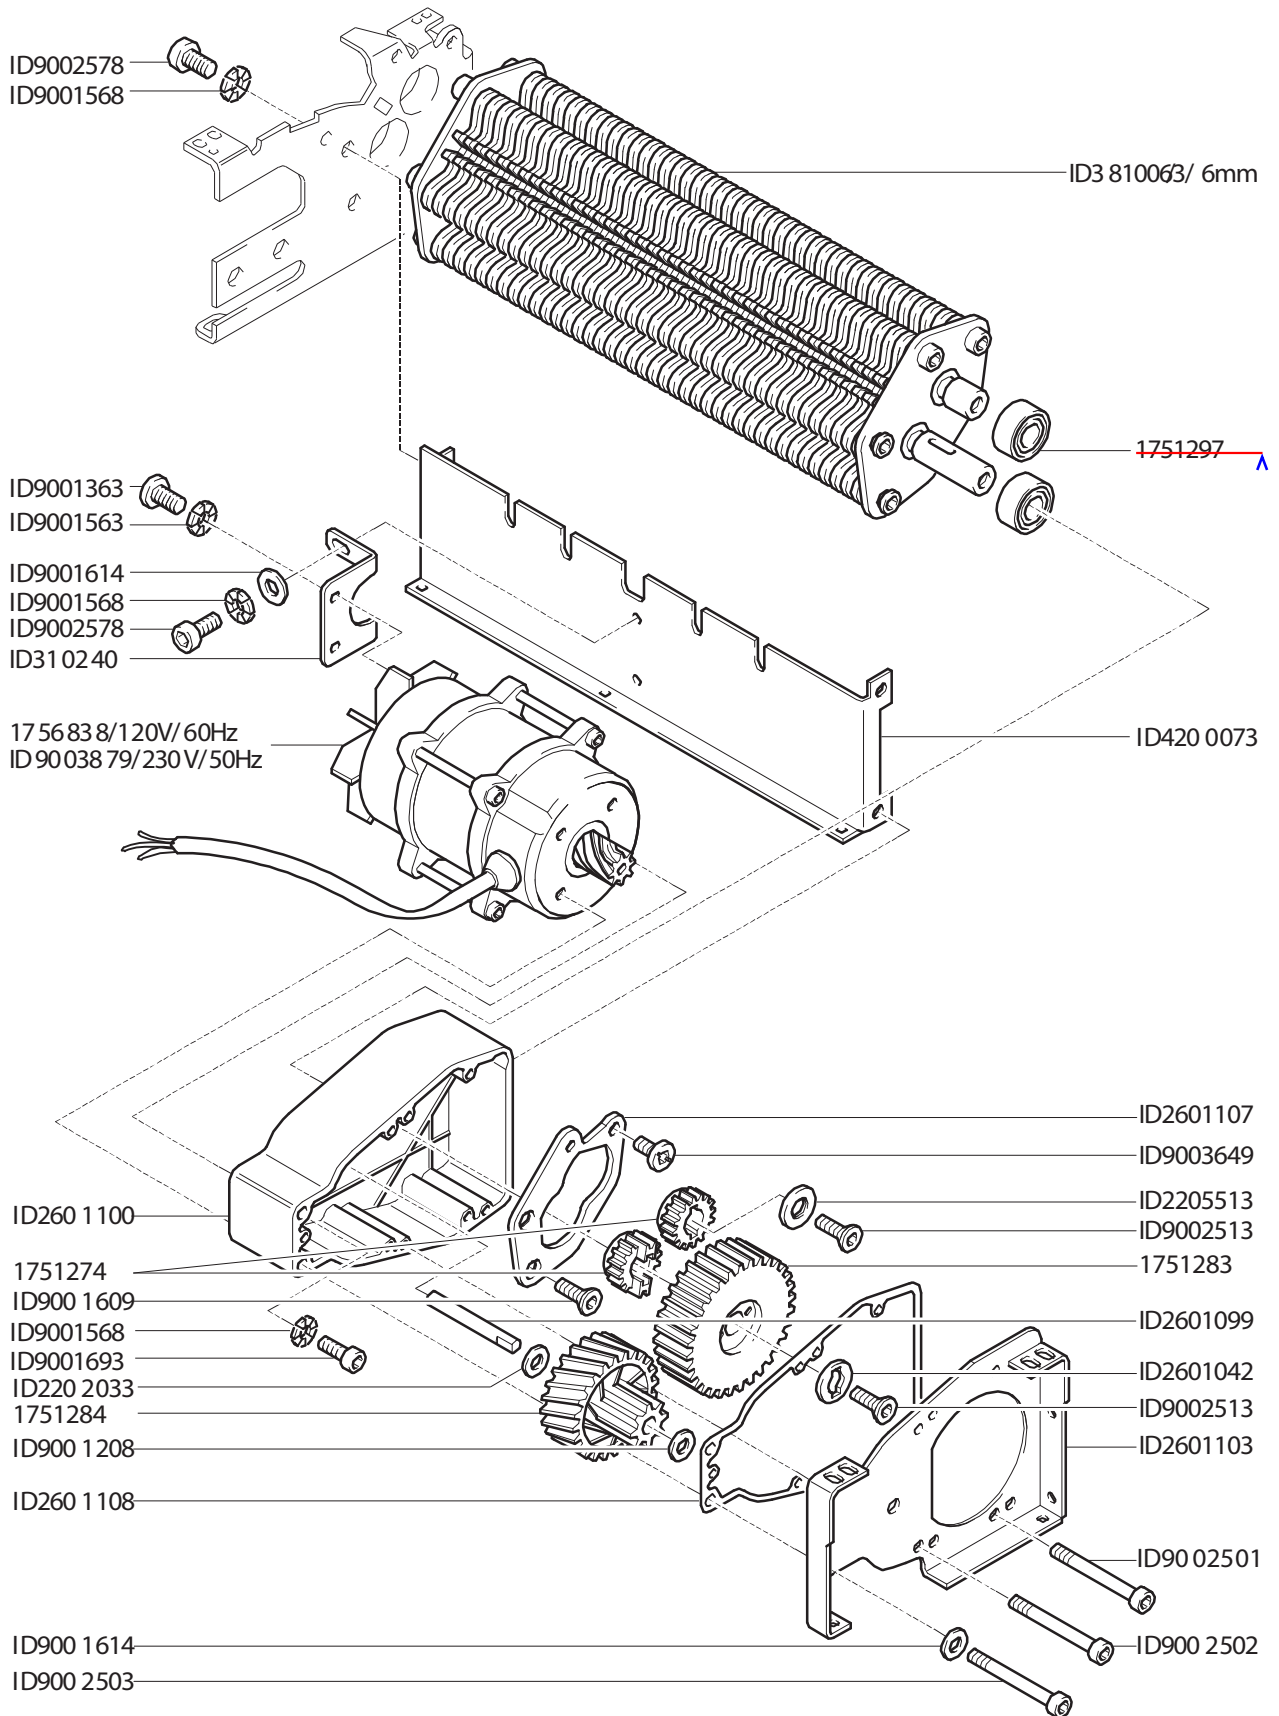

5500S PARTS LIST

Revised 04/18/06

GBC IS AN ACCO BRANDS COMPANY

Mod.5500S

Stromlaufplan 5500S-1
 schema de
 circuit électrique 5500S-1
 wiring diagram 5500S-1